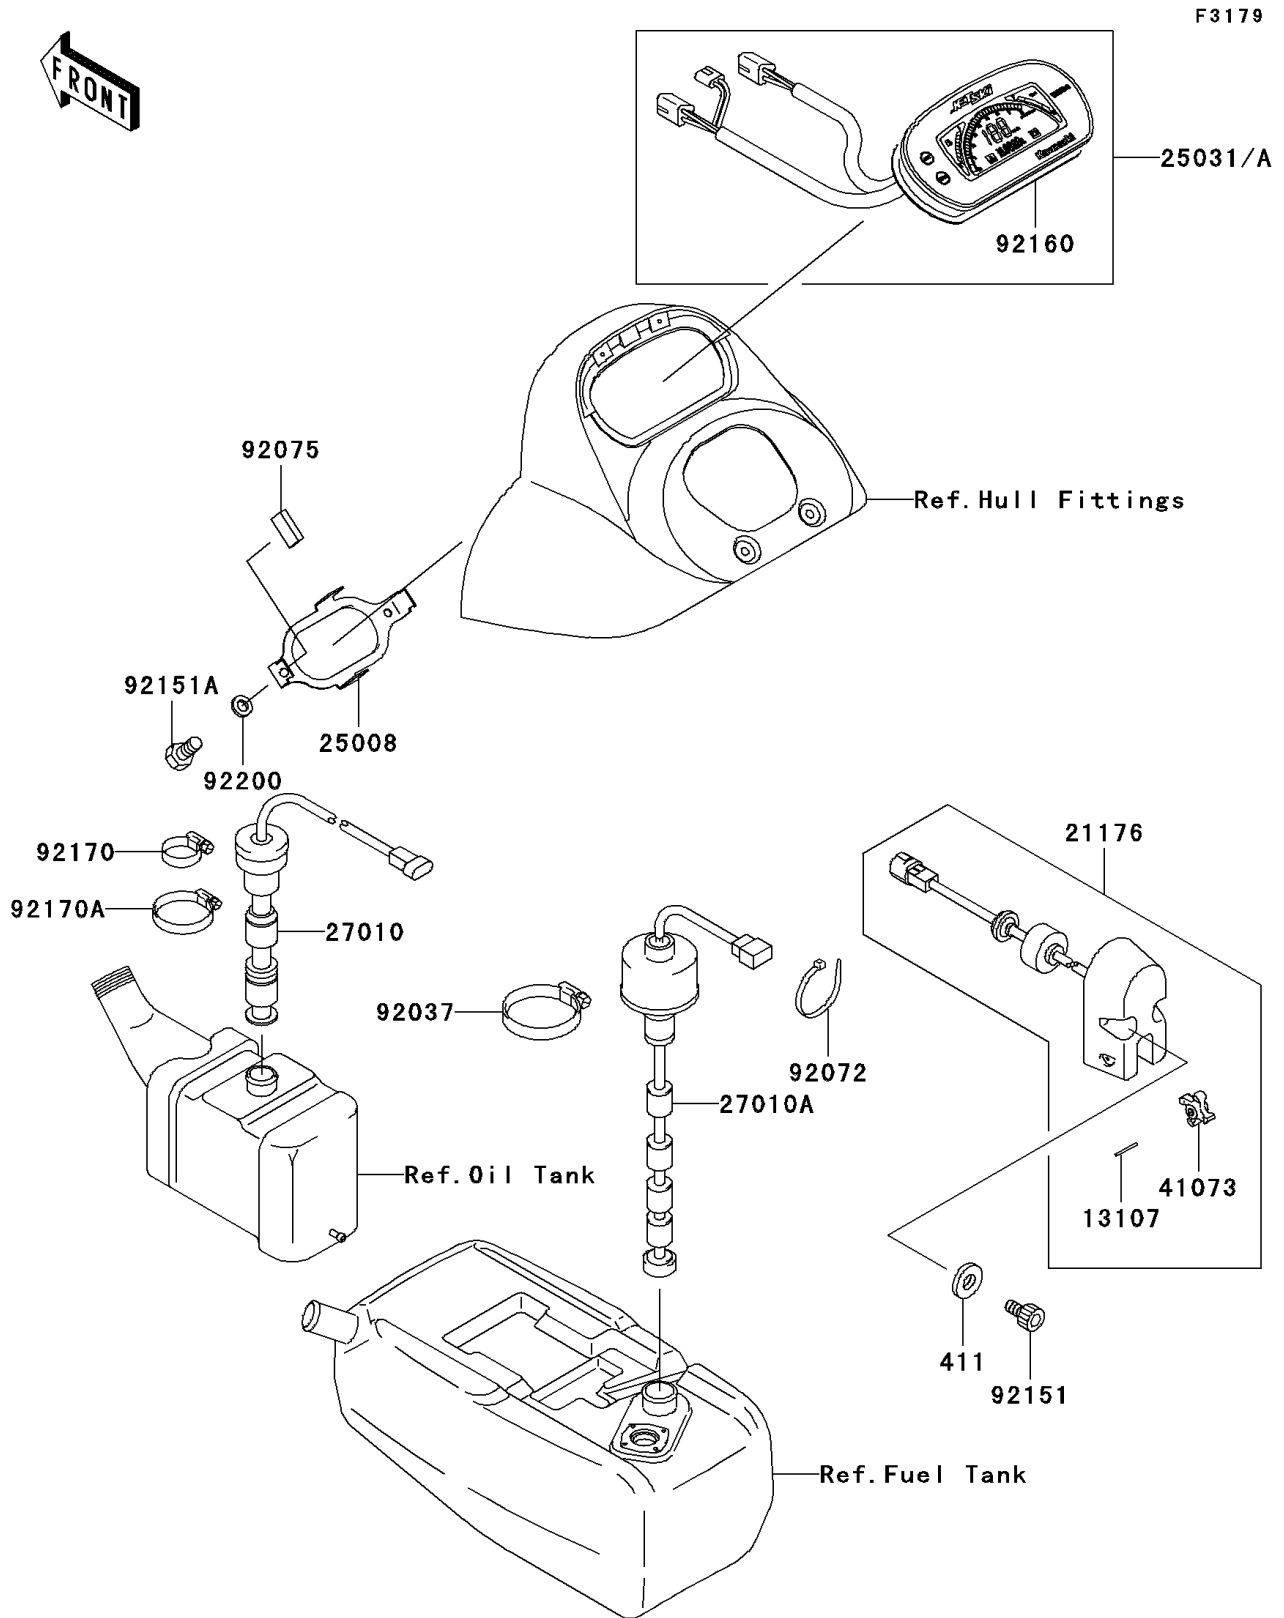

## 2001 JET SKI® 900 STX® PARTS DIAGRAM

Meters

## 2001 JET SKI® 900 STX® PARTS LIST

Meters

ITEM NAME	PART NUMBER	QUANTITY
WASHER-PLAIN,6MM (Ref # 411)	411S0600	1
SHAFT (Ref # 13107)	13107-3754	1
SENSOR,SPEEDOMETER (Ref # 21176)	21176-3740	1
BRACKET-METER (Ref # 25008)	25008-3709	1
METER-ASSY,MPH (Ref # 25031A)	25031-3721	1
SWITCH,OIL LEVEL (Ref # 27010)	27010-3753	1
SWITCH,FUEL LEVEL (Ref # 27010A)	27010-3770	1
WHEEL-ASSY,PADDLE (Ref # 41073)	41073-3701	1
CLAMP (Ref # 92037)	92037-3009	1
BAND,L=201 (Ref # 92072)	92072-3778	1
DAMPER (Ref # 92075)	92075-1446	1
BOLT,SOCKET,6X10 (Ref # 92151)	92151-3704	1
BOLT,5X10 (Ref # 92151A)	92151-3707	1
CLAMP (Ref # 92170)	92170-3718	1
CLAMP (Ref # 92170A)	92170-3734	1
WASHER,5.9X16X1.5 (Ref # 92200)	92200-3714	1