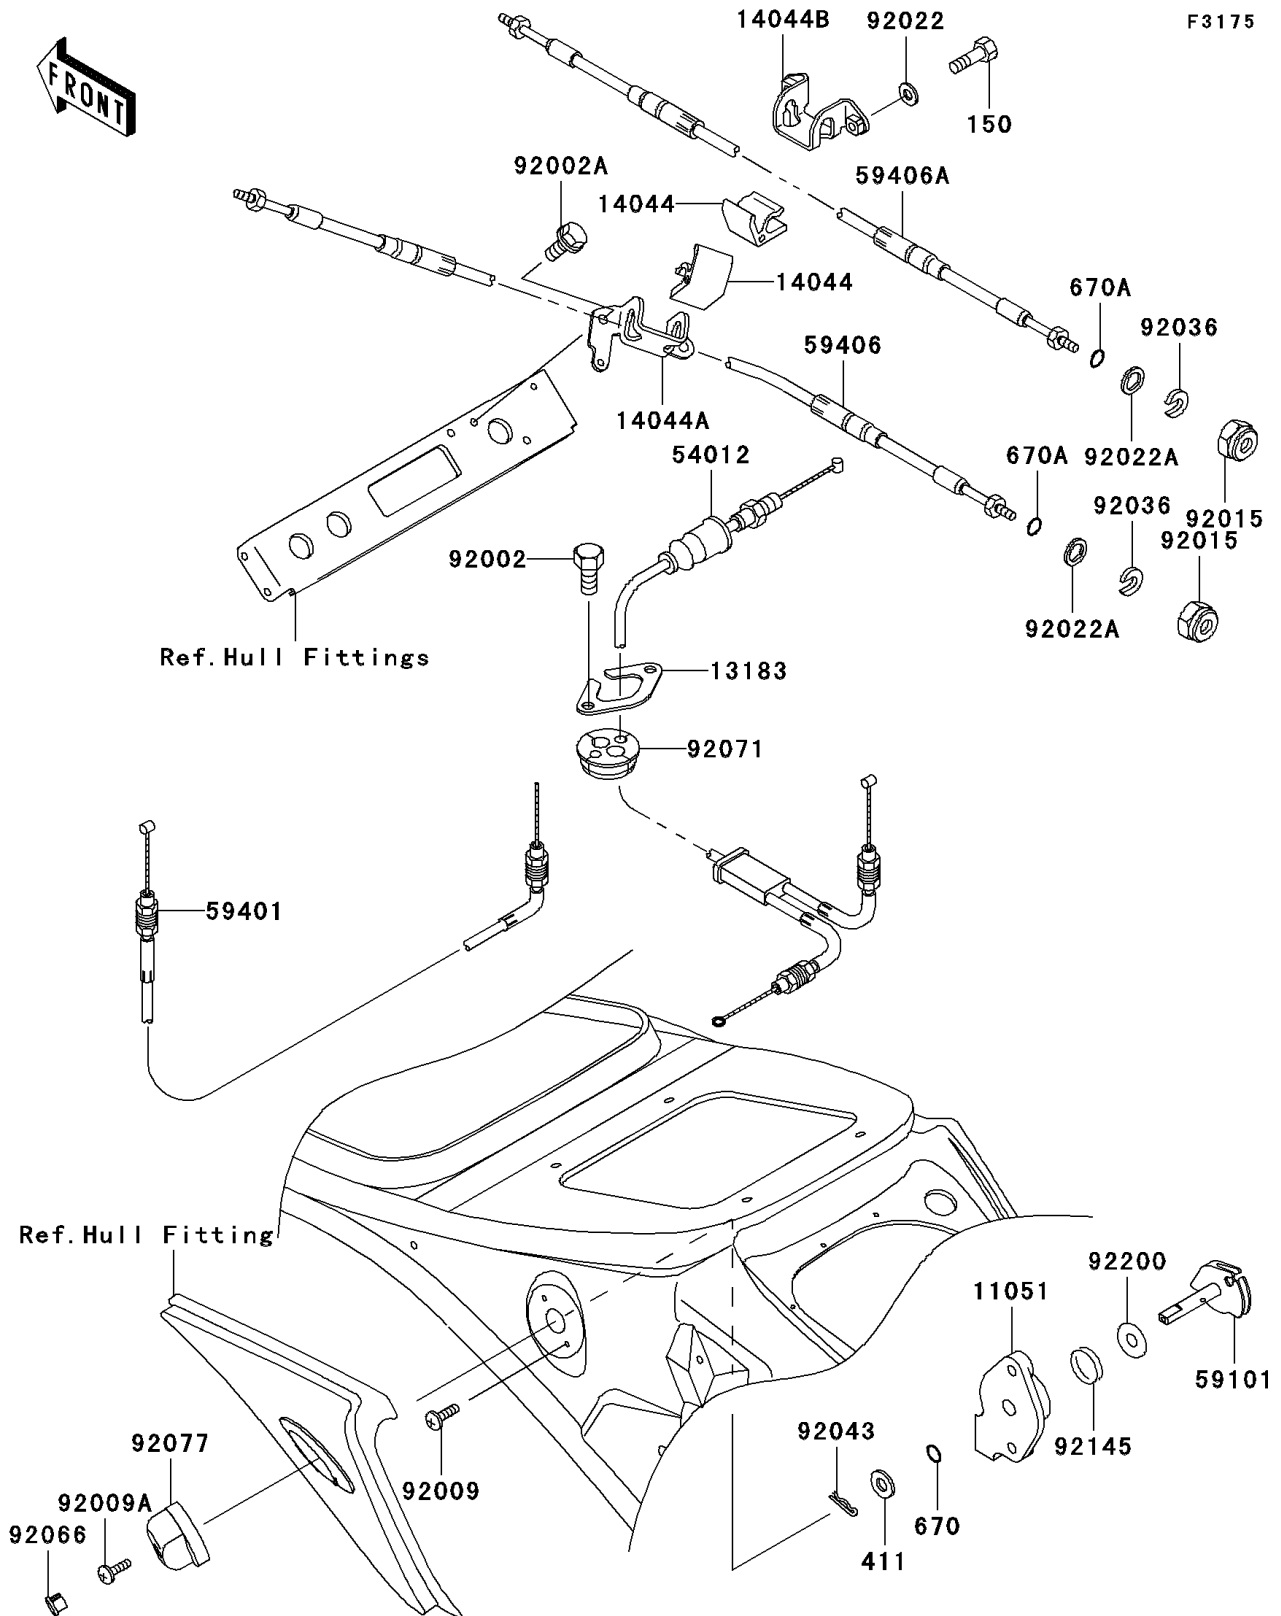

## 2001 JET SKI® 900 STX® PARTS DIAGRAM

Cables

## 2001 JET SKI® 900 STX® PARTS LIST

### Cables

ITEM NAME	PART NUMBER	QUANTITY
BOLT-WS,6X18 (Ref # 150)	150R0618	1
WASHER-PLAIN,8MM (Ref # 411)	411S0800	1
O RING,11MM (Ref # 670A)	670B2011	1
BRACKET,STARTER CABLE (Ref # 11051)	11051-3744	1
PLATE (Ref # 13183)	13183-3810	1
HOLDER-CABLE,STEERING (Ref # 14044)	14044-3714	1
HOLDER-CABLE,STEERING (Ref # 14044A)	14044-3717	1
HOLDER-CABLE,STEERING (Ref # 14044B)	14044-3731	1
CABLE-THROTTLE (Ref # 54012)	54012-3756	1
REEL (Ref # 59101)	59101-3715	1
CABLE-CHOKE (Ref # 59401)	59401-3726	1
CABLE-STRG (Ref # 59406)	59406-3748	1
CABLE-STRG,REVERSE (Ref # 59406A)	59406-3749	1
BOLT,6X16 (Ref # 92002)	92002-3728	1
BOLT,6X20 (Ref # 92002A)	92002-3755	1
SCREW,5X16 (Ref # 92009)	92009-3789	1
SCREW,4X12 (Ref # 92009A)	92009-3838	1
NUT,20MM (Ref # 92015)	92015-526	1
WASHER,6.5X20X1.5 (Ref # 92022)	92022-3710	1
WASHER (Ref # 92022A)	92022-535	1
RING-SNAP (Ref # 92036)	92036-501	1
PIN (Ref # 92043)	92043-3752	1
PLUG,FUEL&CHOKE KNOB,F.BLACK (Ref # 92066)	92066-3770-6Z	1
GROMMET,HARNESS (Ref # 92071)	92071-3790	1
KNOB,FUEL&CHOKE,F.BLACK (Ref # 92077)	92077-3732-6Z	1
SPRING (Ref # 92145)	92145-3712	1
WASHER,8.5X34X0.5 (Ref # 92200)	92200-3770	1