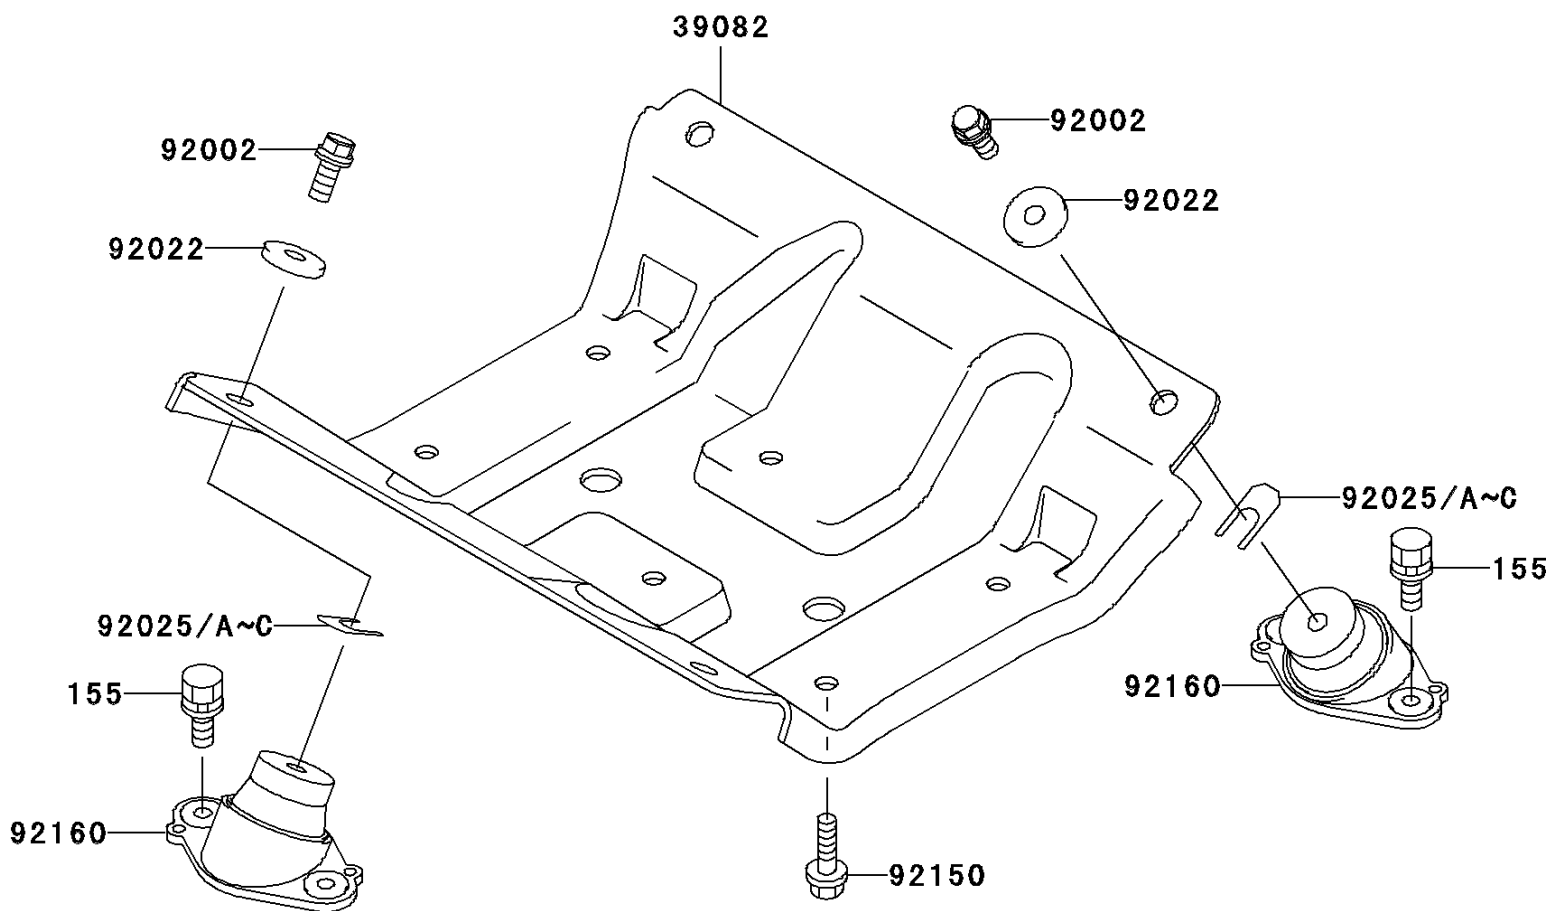

2001 JET SKI® 900 STX® PARTS DIAGRAM

Engine Mount

F3144

2001 JET SKI® 900 STX® PARTS LIST

Engine Mount

ITEM NAME	PART NUMBER	QUANTITY
BOLT-WSP-SMALL,8X20 (Ref # 155)	155R0820	1
MOUNT-ENGINE (Ref # 39082)	39082-3710	1
BOLT,10X25 (Ref # 92002)	92002-3770	1
WASHER,32X10.5X4 (Ref # 92022)	92022-3023	1
SHIM,T=0.3MM (Ref # 92025)	92025-3705	1
SHIM,T=0.5MM (Ref # 92025A)	92025-3706	1
SHIM,T=1.0MM (Ref # 92025B)	92025-3707	1
SHIM,T=1.5MM (Ref # 92025C)	92025-3708	1
BOLT,10X25 (Ref # 92150)	92150-3818	1
DAMPER,ENGINE MOUNT (Ref # 92160)	92160-3838	1