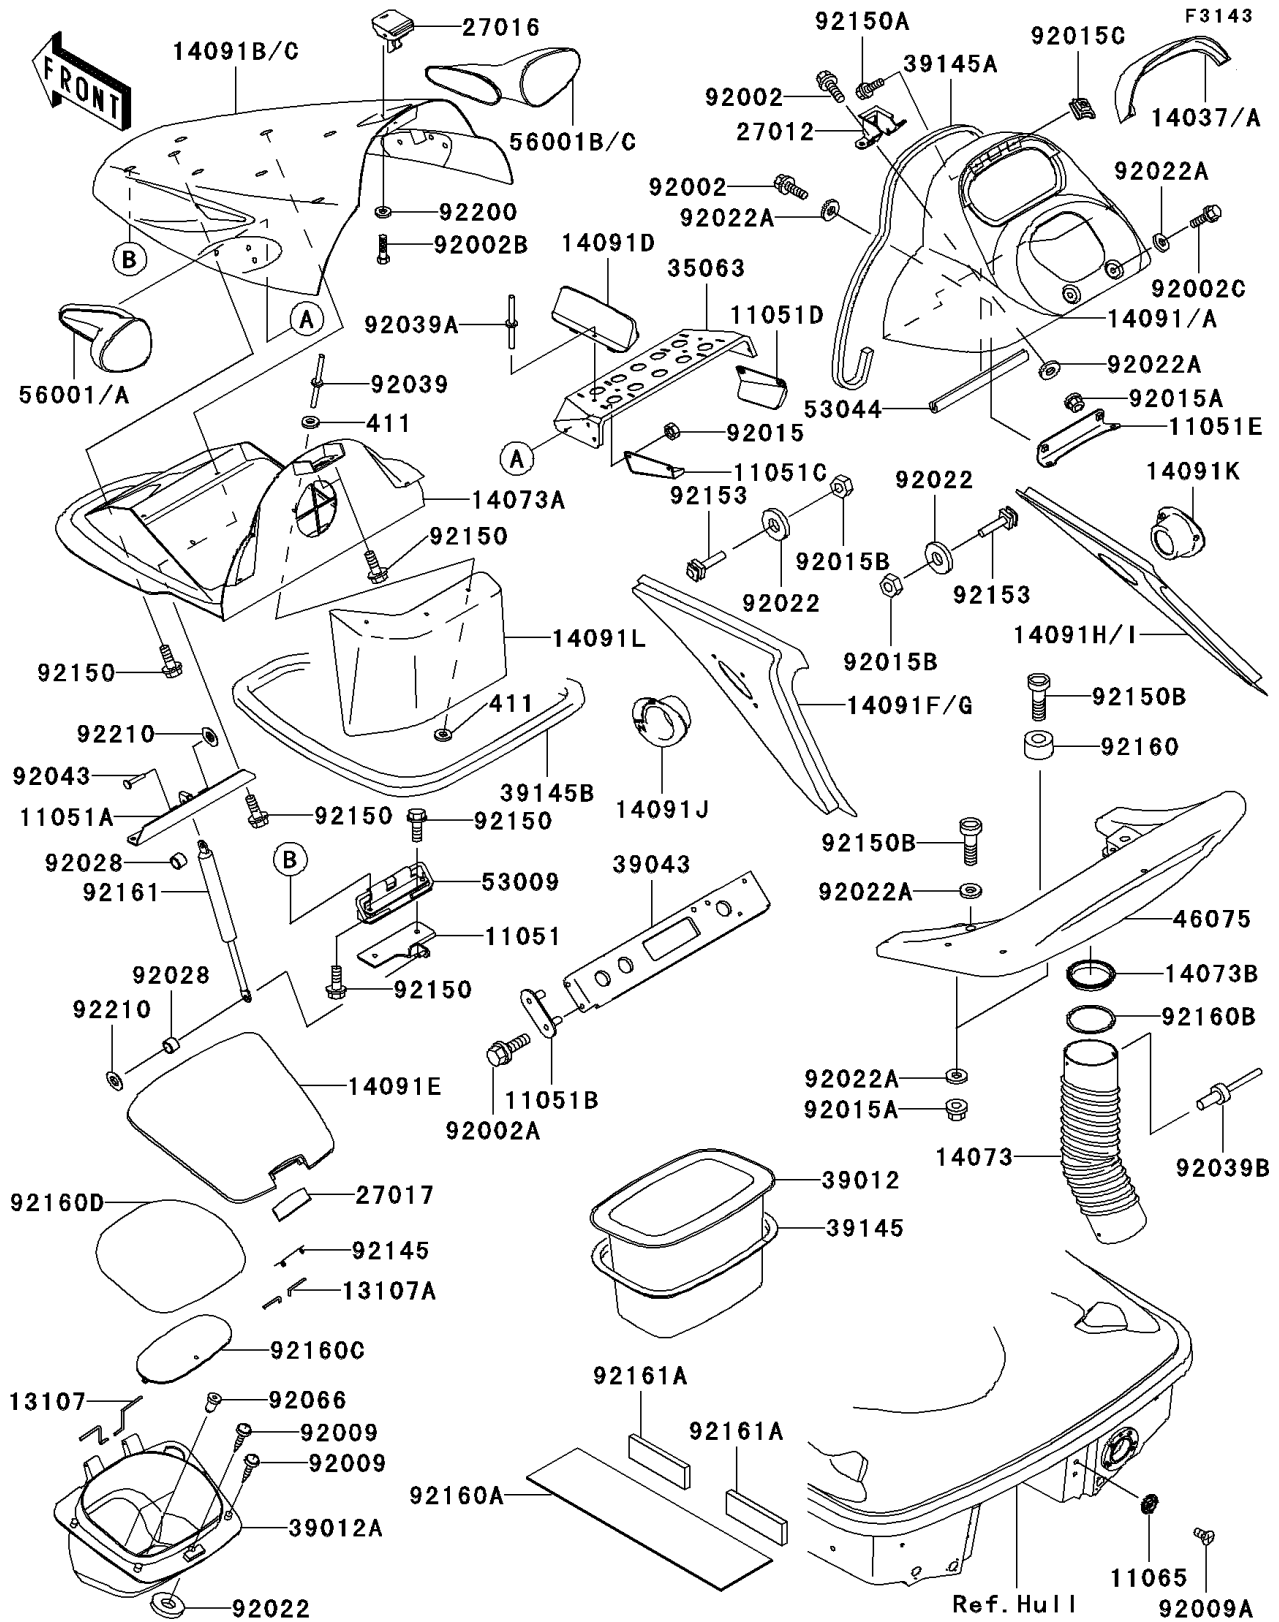

2001 JET SKI® 900 STX® PARTS DIAGRAM

Hull Fittings