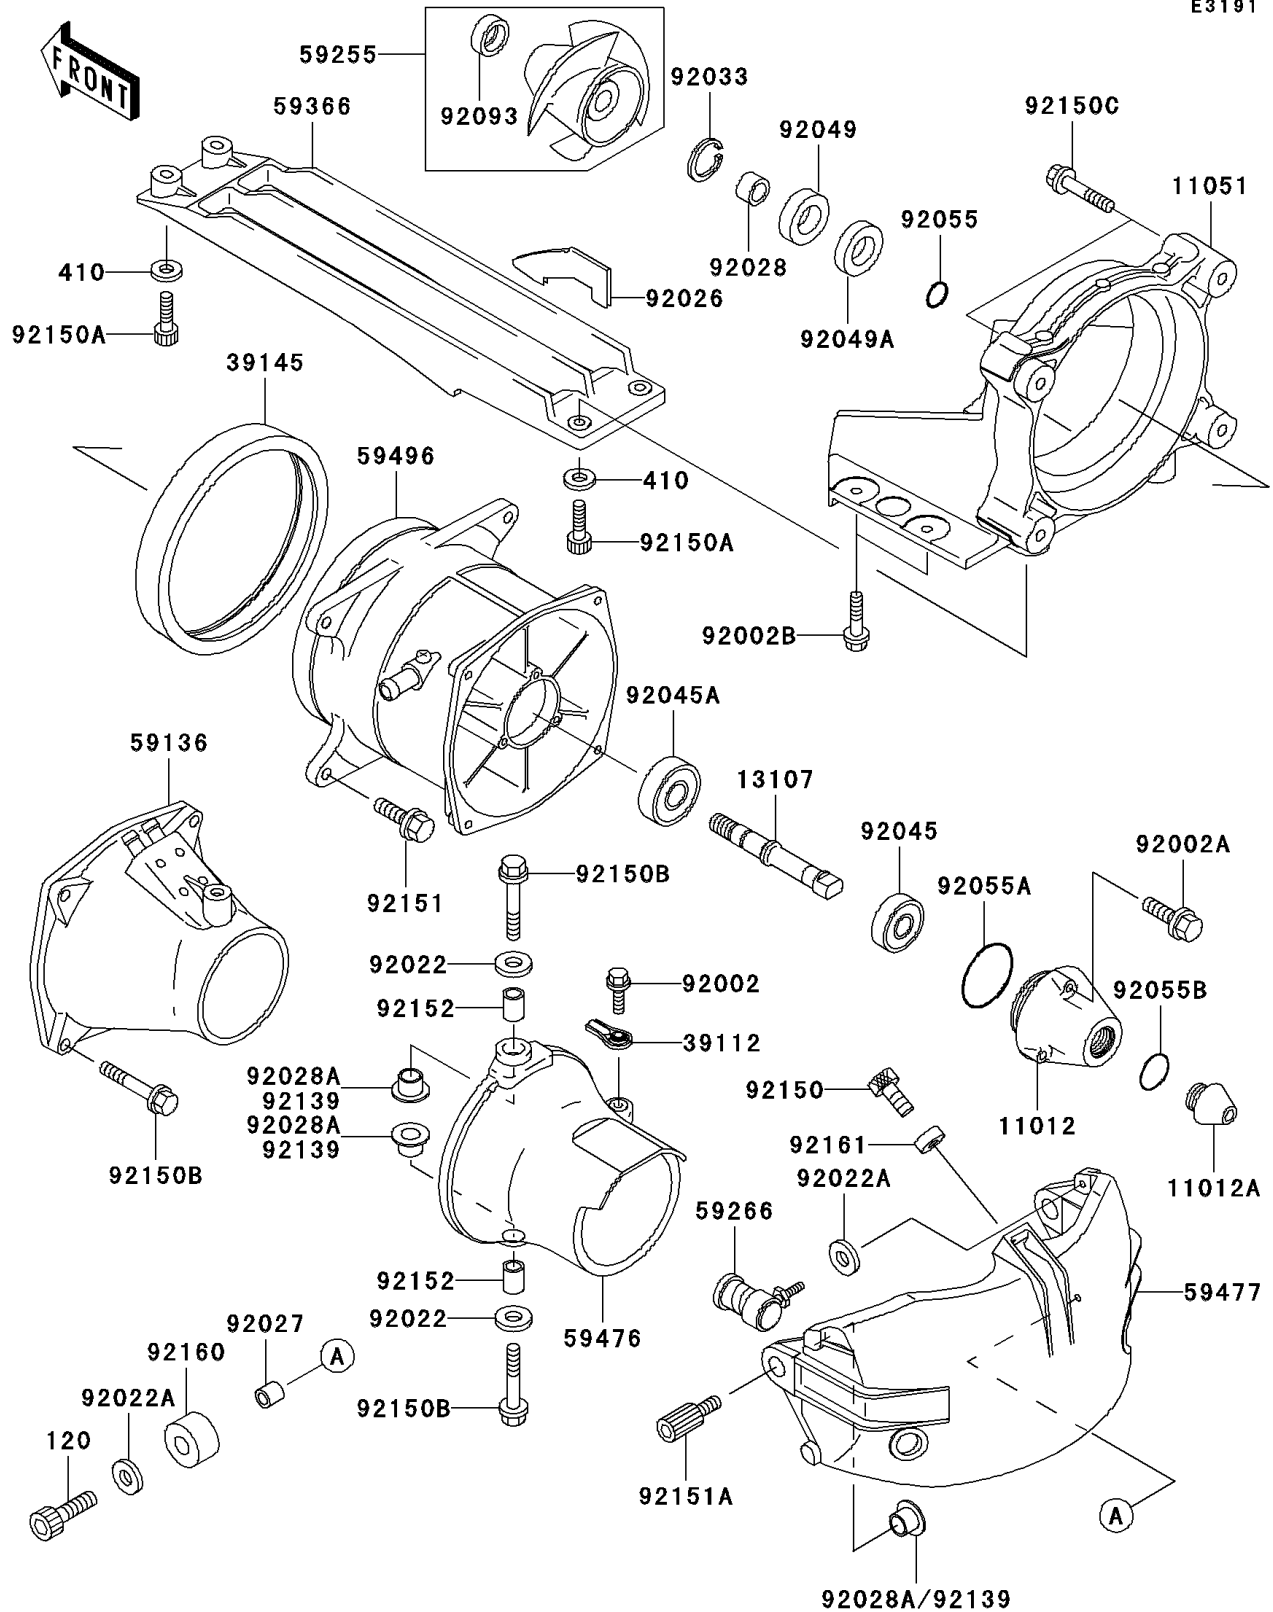

2001 JET SKI® 900 STX® PARTS DIAGRAM

Jet Pump

E3191

2001 JET SKI® 900 STX® PARTS LIST

Jet Pump

ITEM NAME	PART NUMBER	QUANTITY
CAP (Ref # 11012)	11012-3785	1
CAP (Ref # 11012A)	11012-3786	1
BRACKET (Ref # 11051)	11051-3763	1
SHAFT,JETPUMP (Ref # 13107)	13107-3752	1
RODEND-TIE (Ref # 39112)	39112-3703	1
TRIM-SEAL (Ref # 39145)	39145-3742	1
NOZZLE-PUMP (Ref # 59136)	59136-3747	1
IMPELLER-COMP (Ref # 59255)	59255-3718	1
JOINT-BALL (Ref # 59266)	59266-3707	1
GRATE (Ref # 59366)	59366-3719	1
NOZZLE-STRG (Ref # 59476)	59476-3739	1
BUCKET-REVERSE (Ref # 59477)	59477-3707	1
VANE-GUIDE (Ref # 59496)	59496-3718	1
BOLT,6X25 (Ref # 92002)	92002-3714	1
BOLT,6X30 (Ref # 92002A)	92002-3726	1
BOLT,6X20 (Ref # 92002B)	92002-3755	1
WASHER,PLAIN (Ref # 92022)	92022-3026	1
WASHER (Ref # 92022A)	92022-567	1
SPACER (Ref # 92026)	92026-3742	1
COLLAR,6.2X10X10 (Ref # 92027)	92027-3705	1
BUSHING (Ref # 92028)	92028-3756	1
BUSHING (Ref # 92028A)	92028-3757	1
RING-SNAP (Ref # 92033)	92033-3725	1
BEARING-BALL,62022RD (Ref # 92045)	92045-3721	1
BEARING-BALL (Ref # 92045A)	92045-3727	1
SEAL-OIL,SCJ30X50X7 (Ref # 92049)	92049-3720	1
SEAL-OIL,SCY30X50X7 (Ref # 92049A)	92049-3721	1
RING-O,OIL FILTER (Ref # 92055)	92055-1011	1
RING-O (Ref # 92055A)	92055-3741	1

2001 JET SKI® 900 STX® PARTS LIST

Jet Pump

ITEM NAME	PART NUMBER	QUANTITY
RING-O (Ref # 92055B)	92055-3744	1
SEAL,JET PUMP (Ref # 92093)	92093-3739	1
BOLT,SOCKET,6X10 (Ref # 92150)	92150-3759	1
BOLT,SOCKET,6X18 (Ref # 92150A)	92150-3775	1
BOLT,8X35 (Ref # 92150B)	92150-3792	1
BOLT,FLANGED,8X30 (Ref # 92150C)	92150-3803	1
BOLT,10X30 (Ref # 92151)	92151-3706	1
BOLT (Ref # 92151A)	92151-3716	1
COLLAR,8.2X11.8X15 (Ref # 92152)	92152-3703	1
DAMPER (Ref # 92160)	92160-3739	1
BOLT-SOCKET,6X20 (Ref # 120)	120R0620	1
WASHER-PLAIN-SMALL,6MM (Ref # 410)	410S0600	1
DAMPER (Ref # 92161)	92161-3717	1