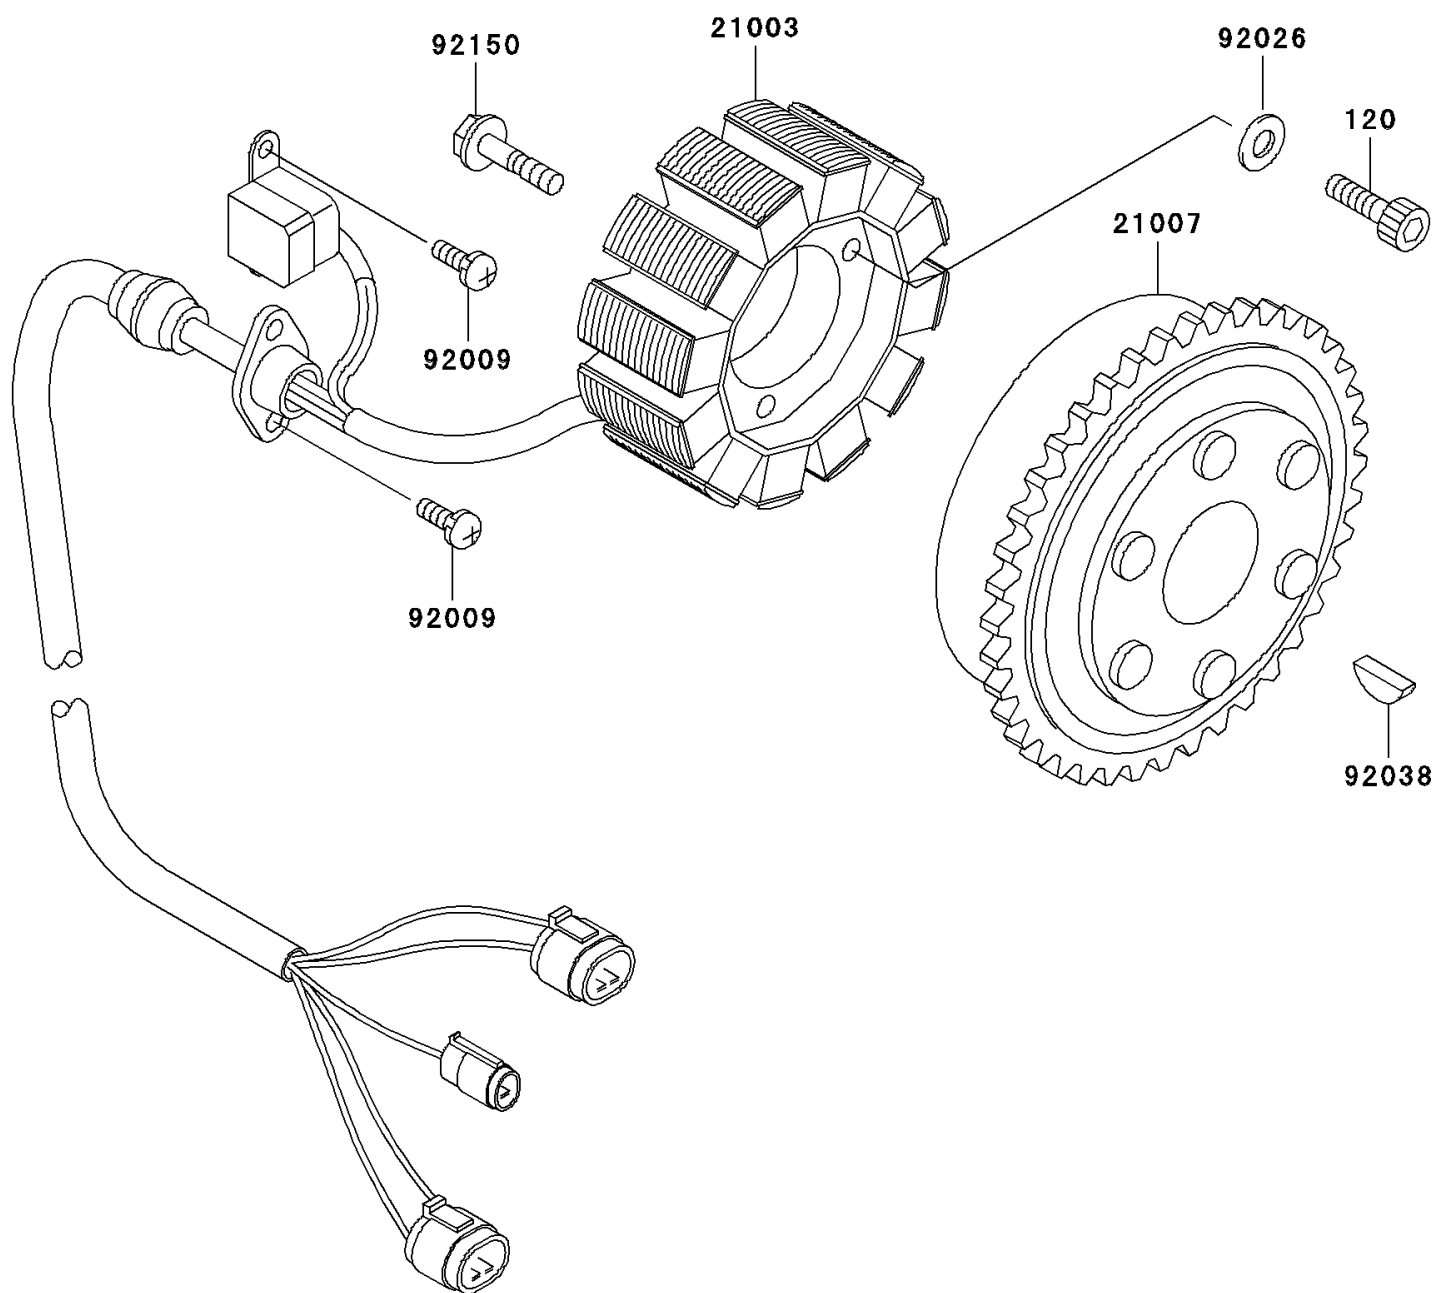

2001 JET SKI® 900 STX® PARTS DIAGRAM

Generator

E1810

2001 JET SKI® 900 STX® PARTS LIST

Generator

ITEM NAME	PART NUMBER	QUANTITY
BOLT-SOCKET,6X30 (Ref # 120)	120P0630	1
STATOR (Ref # 21003)	21003-3736	1
ROTOR,MAGNETO (Ref # 21007)	21007-3722	1
SCREW,5X12 (Ref # 92009)	92009-1296	1
SPACER,6.3X12X1.0 (Ref # 92026)	92026-094	1
KEY,WOODRUFF (Ref # 92038)	92038-001	1
BOLT (Ref # 92150)	92150-3843	1