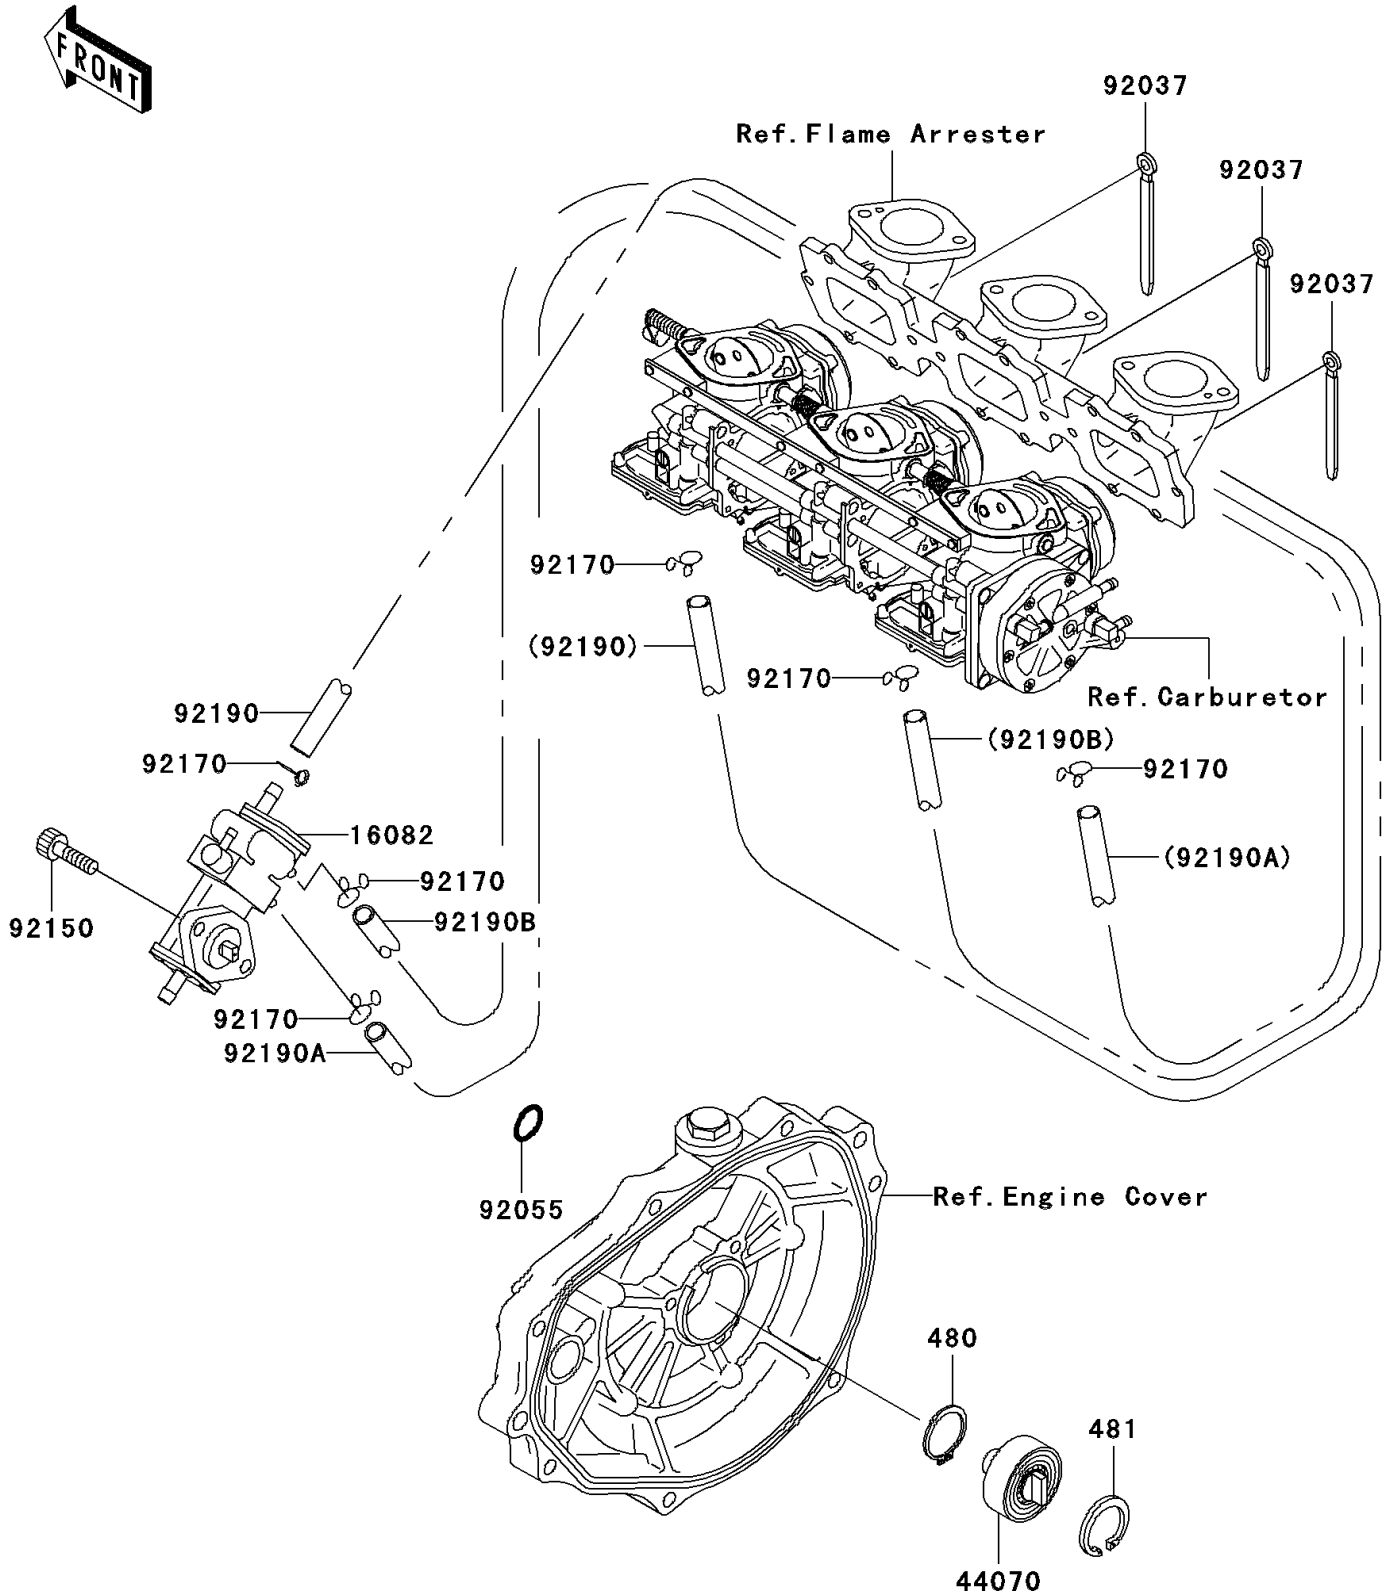

2001 JET SKI® 900 STX® PARTS DIAGRAM

Oil Pump

E1710

2001 JET SKI® 900 STX® PARTS LIST

Oil Pump

ITEM NAME	PART NUMBER	QUANTITY
CIRCLIP-TYPE-C,12MM (Ref # 480)	480J1200	1
CIRCLIP-TYPE-C,37MM (Ref # 481)	481J3700	1
PUMP-ASSY-OIL (Ref # 16082)	16082-3719	1
DAMPER-ASSY (Ref # 44070)	44070-3701	1
CLAMP,L=100 (Ref # 92037)	92037-3736	1
RING-O,19.5X1.5 (Ref # 92055)	92055-055	1
BOLT,SOCKET,6X25 (Ref # 92150)	92150-3830	1
CLAMP (Ref # 92170)	92170-3750	1
TUBE,3X6X420 (Ref # 92190)	92190-3945	1
TUBE,6X12X600 (Ref # 92190A)	92190-3947	1
TUBE,RR,CARBURETOR (Ref # 92190B)	92190-3967	1