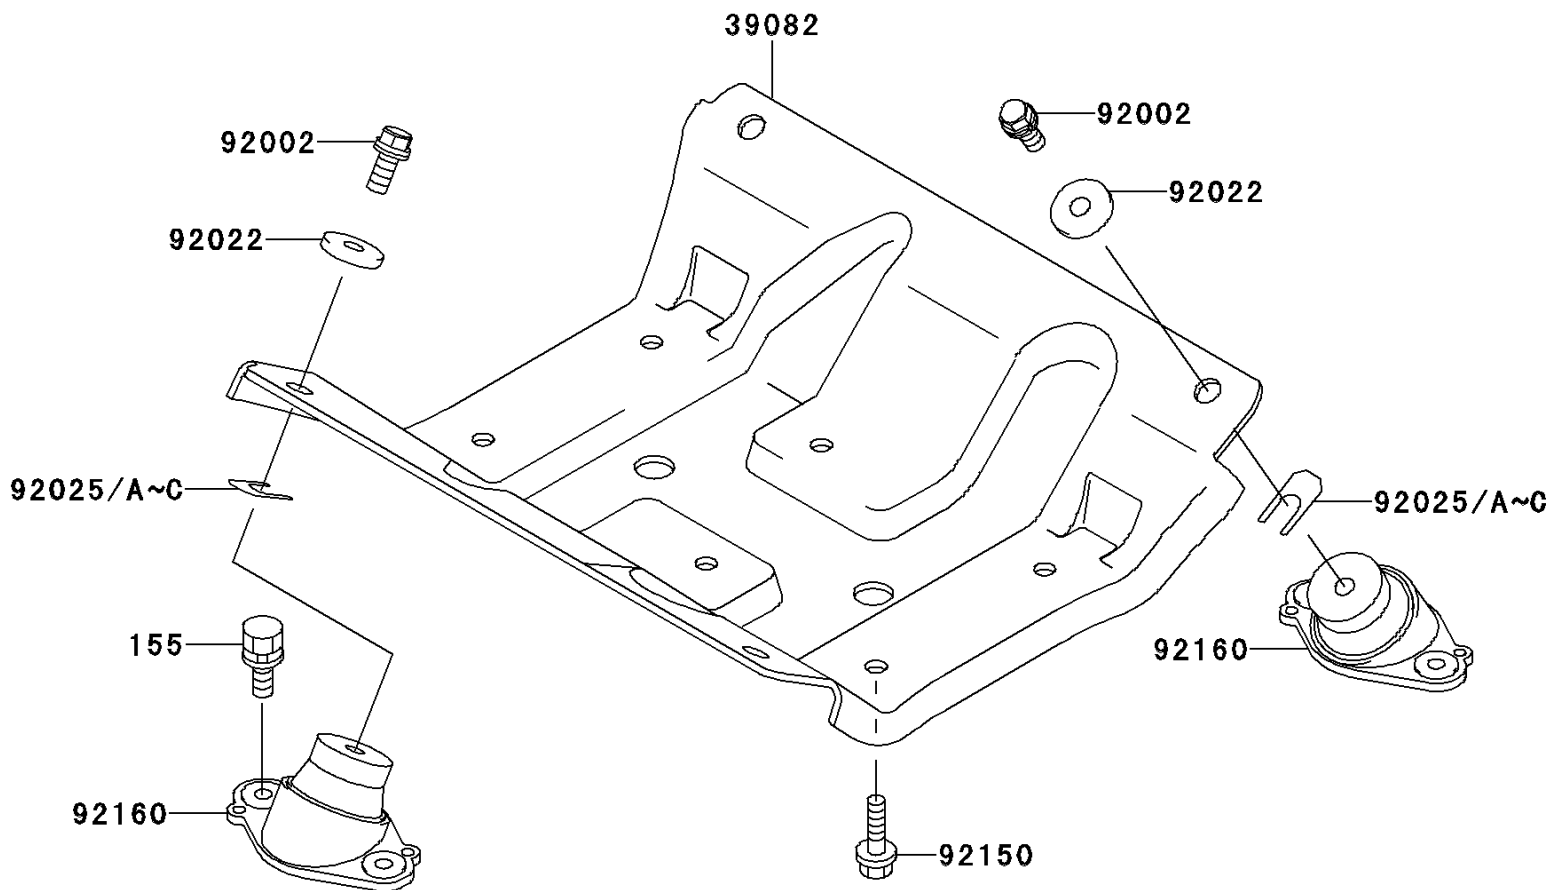

## 1999 JET SKI® 900 STX® PARTS DIAGRAM

Engine Mount

F3144

## 1999 JET SKI® 900 STX® PARTS LIST

Engine Mount

ITEM NAME	PART NUMBER	QUANTITY
BOLT-WSP-SMALL,8X20 (Ref # 155)	155R0820	1
MOUNT-ENGINE (Ref # 39082)	39082-3710	1
BOLT,10X25 (Ref # 92002)	92002-3770	1
WASHER,32X10.5X4 (Ref # 92022)	92022-3023	1
SHIM,T=0.3MM (Ref # 92025)	92025-3705	1
SHIM,T=0.5MM (Ref # 92025A)	92025-3706	1
SHIM,T=1.0MM (Ref # 92025B)	92025-3707	1
SHIM,T=1.5MM (Ref # 92025C)	92025-3708	1
BOLT,10X25 (Ref # 92150)	92150-3818	1
DAMPER,ENGINE MOUNT (Ref # 92160)	92160-3838	1