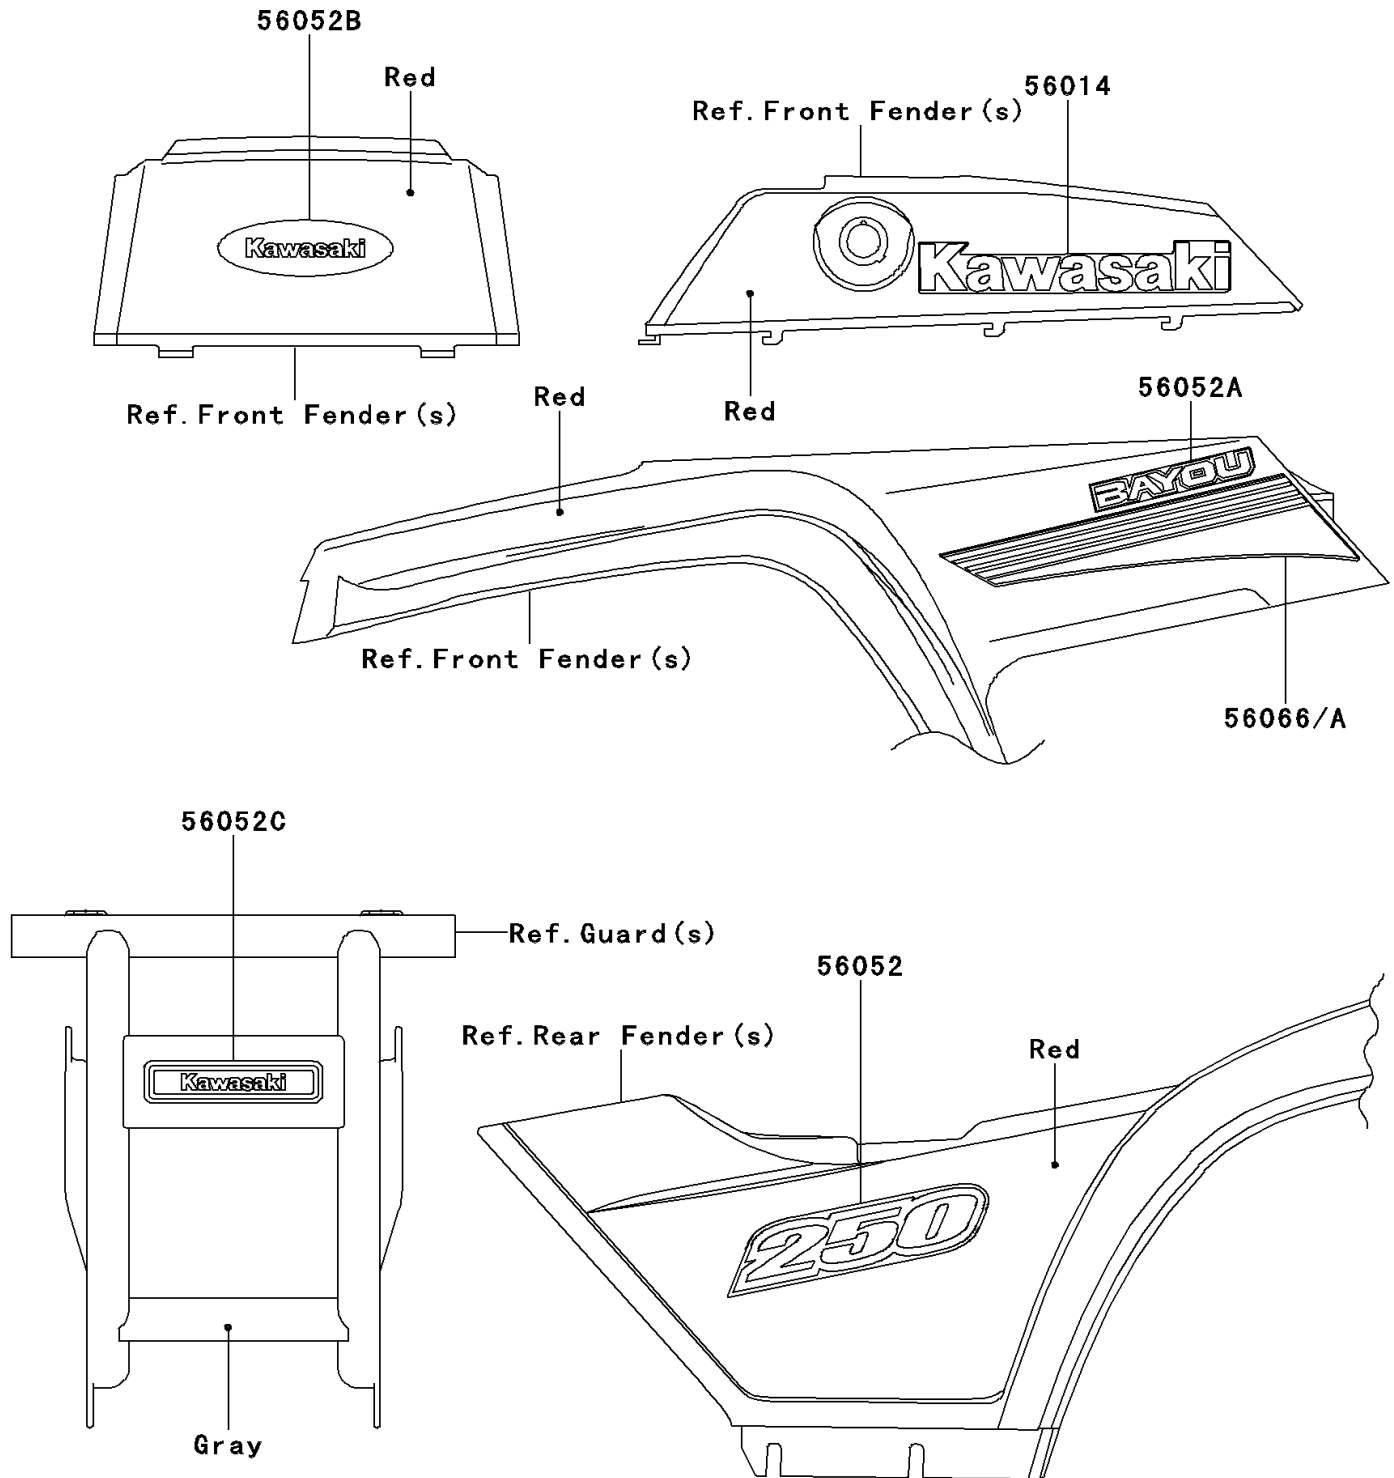

## 2006 Bayou® 250 PARTS DIAGRAM

Decals(Red)(AGF)

F2861

## 2006 Bayou® 250 PARTS LIST

Decals(Red)(AGF)

ITEM NAME	PART NUMBER	QUANTITY
EMBLEM,KAWASAKI (Ref # 56014)	56014-1409	1
MARK,RR FENDER,250 (Ref # 56052)	56052-0147	1
MARK,FR FENDER,BAYOU (Ref # 56052A)	56052-0392	1
MARK,FR FENDER,KAWASAKI (Ref # 56052B)	56052-0449	1
MARK,FRONT GUARD,KAWASAKI (Ref # 56052C)	56052-1682	1
PATTERN,FR FENDER,LH (Ref # 56066)	56066-1045	1
PATTERN,FR FENDER,RH (Ref # 56066A)	56066-1046	1