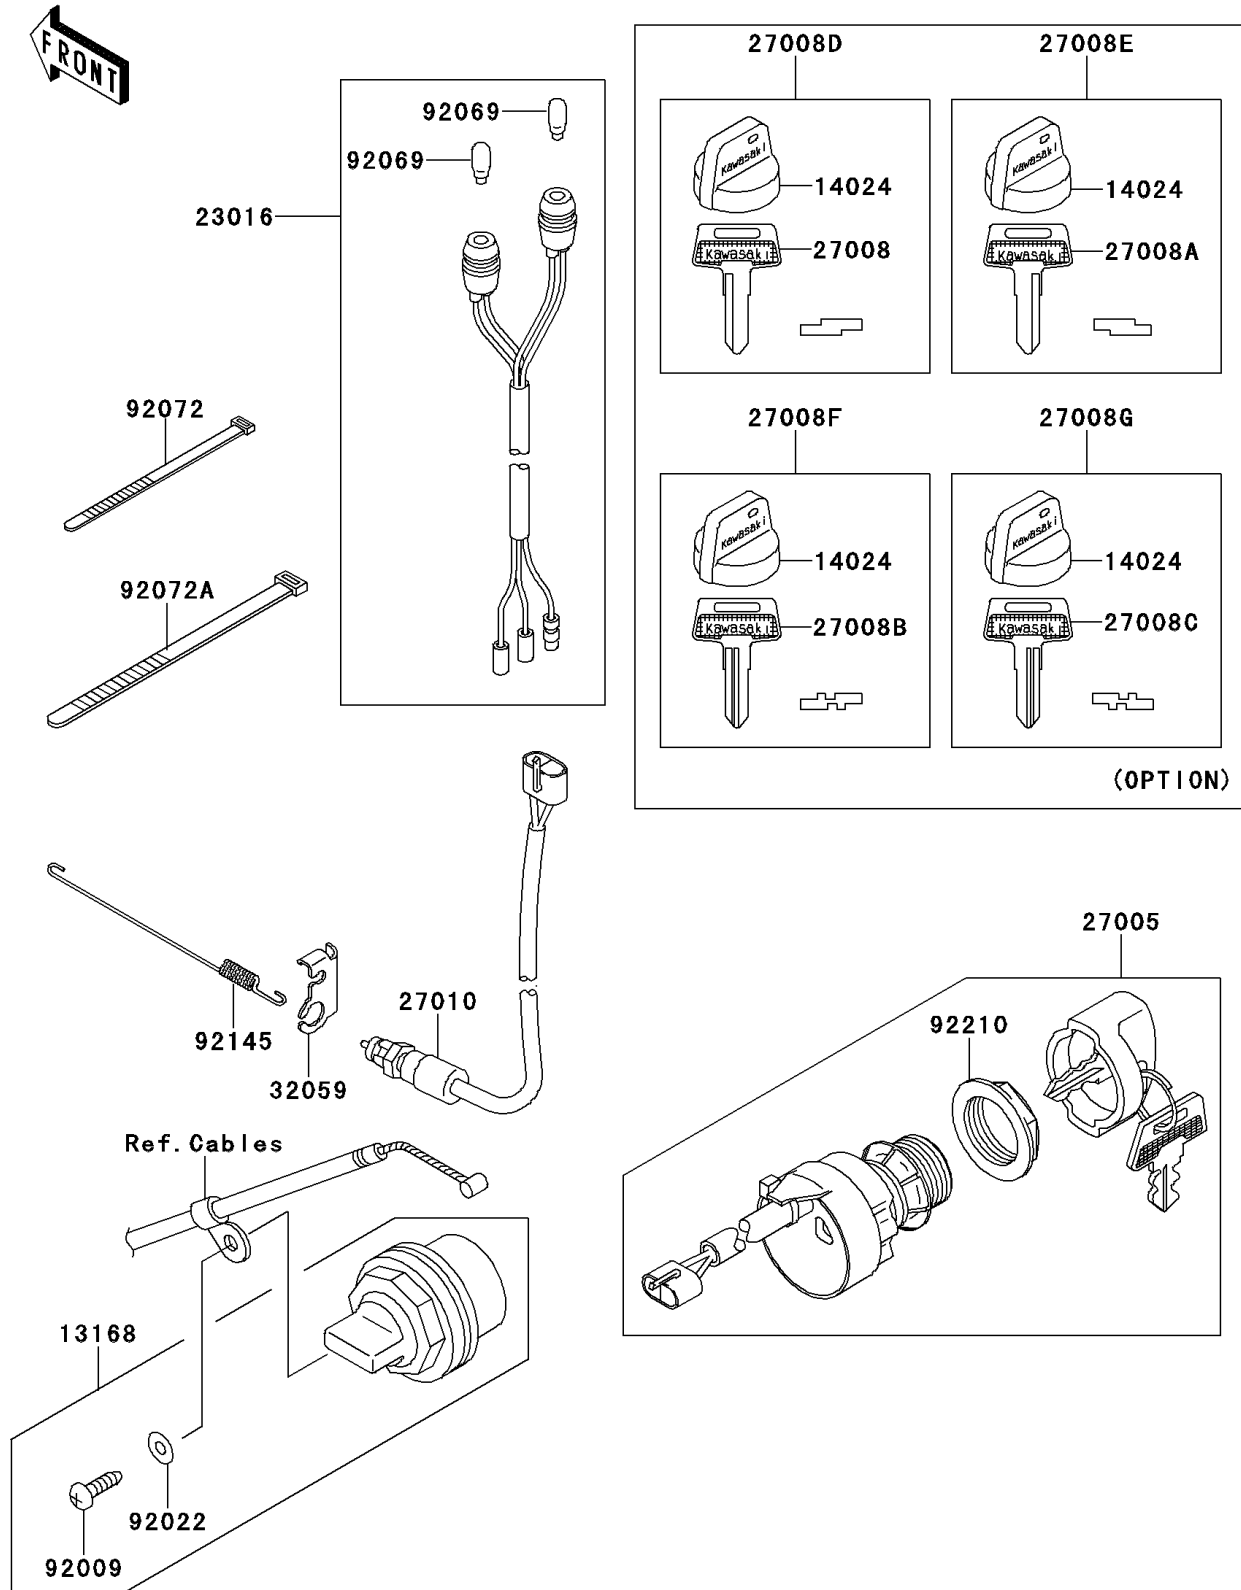

2006 Bayou® 250 PARTS DIAGRAM

Ignition Switch

F2770

2006 Bayou® 250 PARTS LIST

Ignition Switch

ITEM NAME	PART NUMBER	QUANTITY
LEVER,REVERSE LOCK (Ref # 13168)	13168-1760	1
COVER,KEY (Ref # 14024)	14024-1551	1
LAMP-ASSY,NEUTRAL&REVERSE (Ref # 23016)	23016-1083	1
SWITCH-ASSY-IGNITION (Ref # 27005)	27005-0002	1
KEY-LOCK,BLANK (Ref # 27008)	27008-1041	1
KEY-LOCK,BLANK (Ref # 27008A)	27008-1042	1
KEY-LOCK,BLANK (Ref # 27008B)	27008-1043	1
KEY-LOCK,BLANK (Ref # 27008C)	27008-1044	1
KEY-LOCK,BLANK,W/COVER (Ref # 27008D)	27008-1132	1
KEY-LOCK,BLANK,W/COVER (Ref # 27008E)	27008-1133	1
KEY-LOCK,BLANK,W/COVER (Ref # 27008F)	27008-1134	1
KEY-LOCK,BLANK,W/COVER (Ref # 27008G)	27008-1135	1
SWITCH,REAR BRAKE (Ref # 27010)	27010-0008	1
BRACKET-SWITCH,REAR BRAKE (Ref # 32059)	32059-1106	1
SCREW,TAPPING,4X12 (Ref # 92009)	92009-1533	1
WASHER,PLAIN,4MM (Ref # 92022)	92022-1947	1
BULB,12V 3W,T7 (Ref # 92069)	92069-1020	1
BAND,L=149 (Ref # 92072)	92072-031	1
BAND,L=188 (Ref # 92072A)	92072-1239	1
SPRING,REAR BRAKE SWITCH (Ref # 92145)	92145-0061	1
NUT,IGNITION SWITCH (Ref # 92210)	92210-1109	1