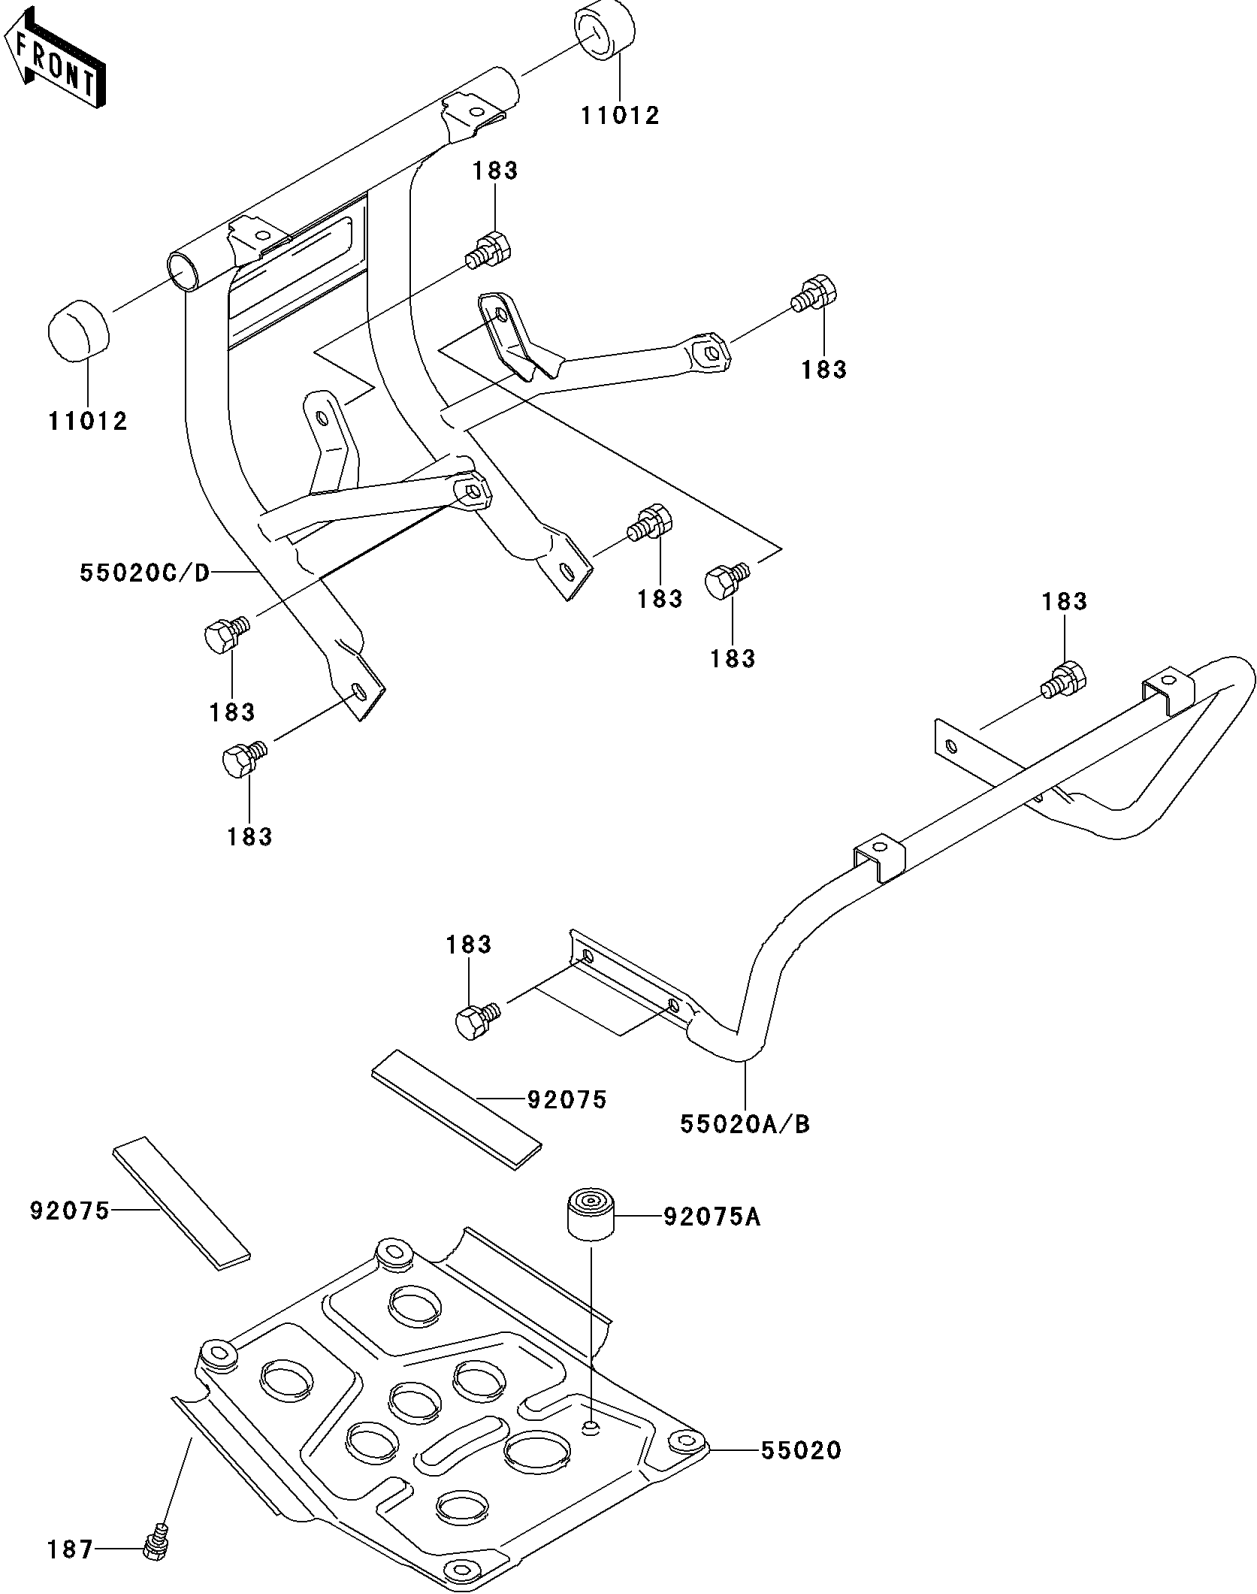

2006 Bayou[®] 250 PARTS DIAGRAM

Guard(s)

F2680

2006 Bayou® 250 PARTS LIST

Guard(s)

ITEM NAME	PART NUMBER	QUANTITY
BOLT-UPSET-WS-SMALL,8X16 (Ref # 183)	183BB0816	1
BOLT-UPSET-WSP,6X14 (Ref # 187)	187AA0614	1
CAP,AXLE NUT (Ref # 11012)	11012-1590	1
GUARD,ENGINE (Ref # 55020)	55020-1271	1
GUARD,RR,S.GRAY (Ref # 55020A)	55020-1779-1U	1
GUARD,FR,S.GRAY (Ref # 55020C)	55020-1783-1U	1
DAMPER (Ref # 92075)	92075-1829	1
DAMPER (Ref # 92075A)	92075-1896	1