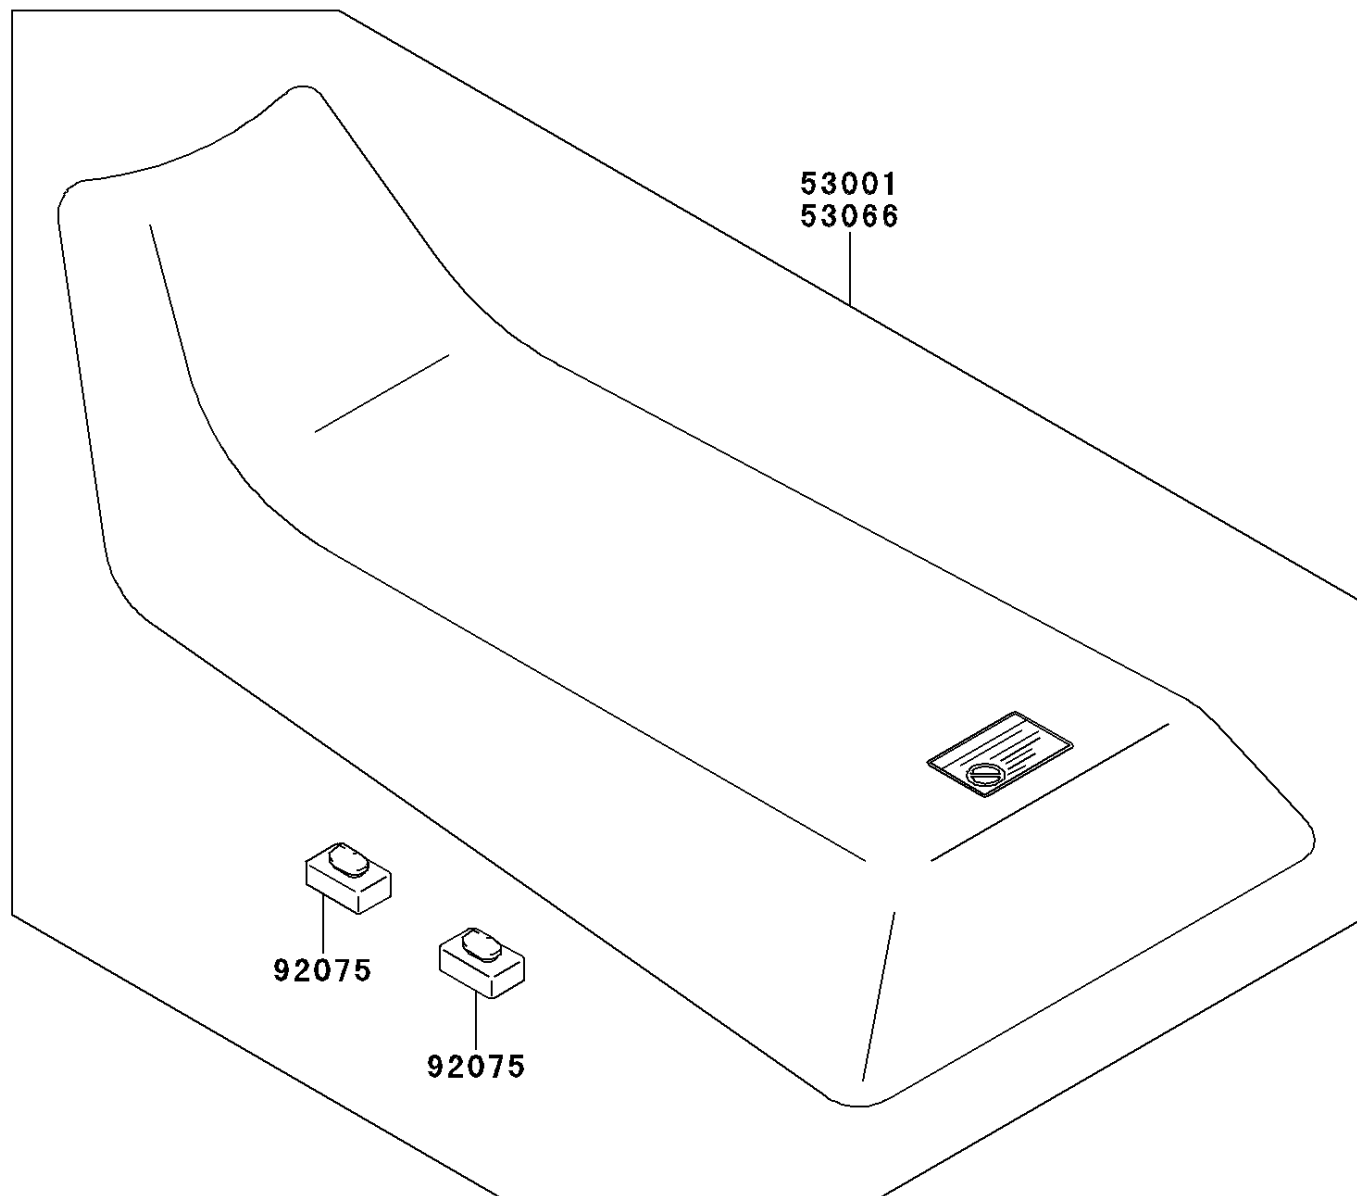

2006 Bayou® 250 PARTS DIAGRAM

Seat

F2510

2006 Bayou® 250 PARTS LIST

Seat

ITEM NAME	PART NUMBER	QUANTITY
SEAT-ASSY,GRAY (Ref # 53001)	53001-1941-LG	1
DAMPER (Ref # 92075)	92075-099	1