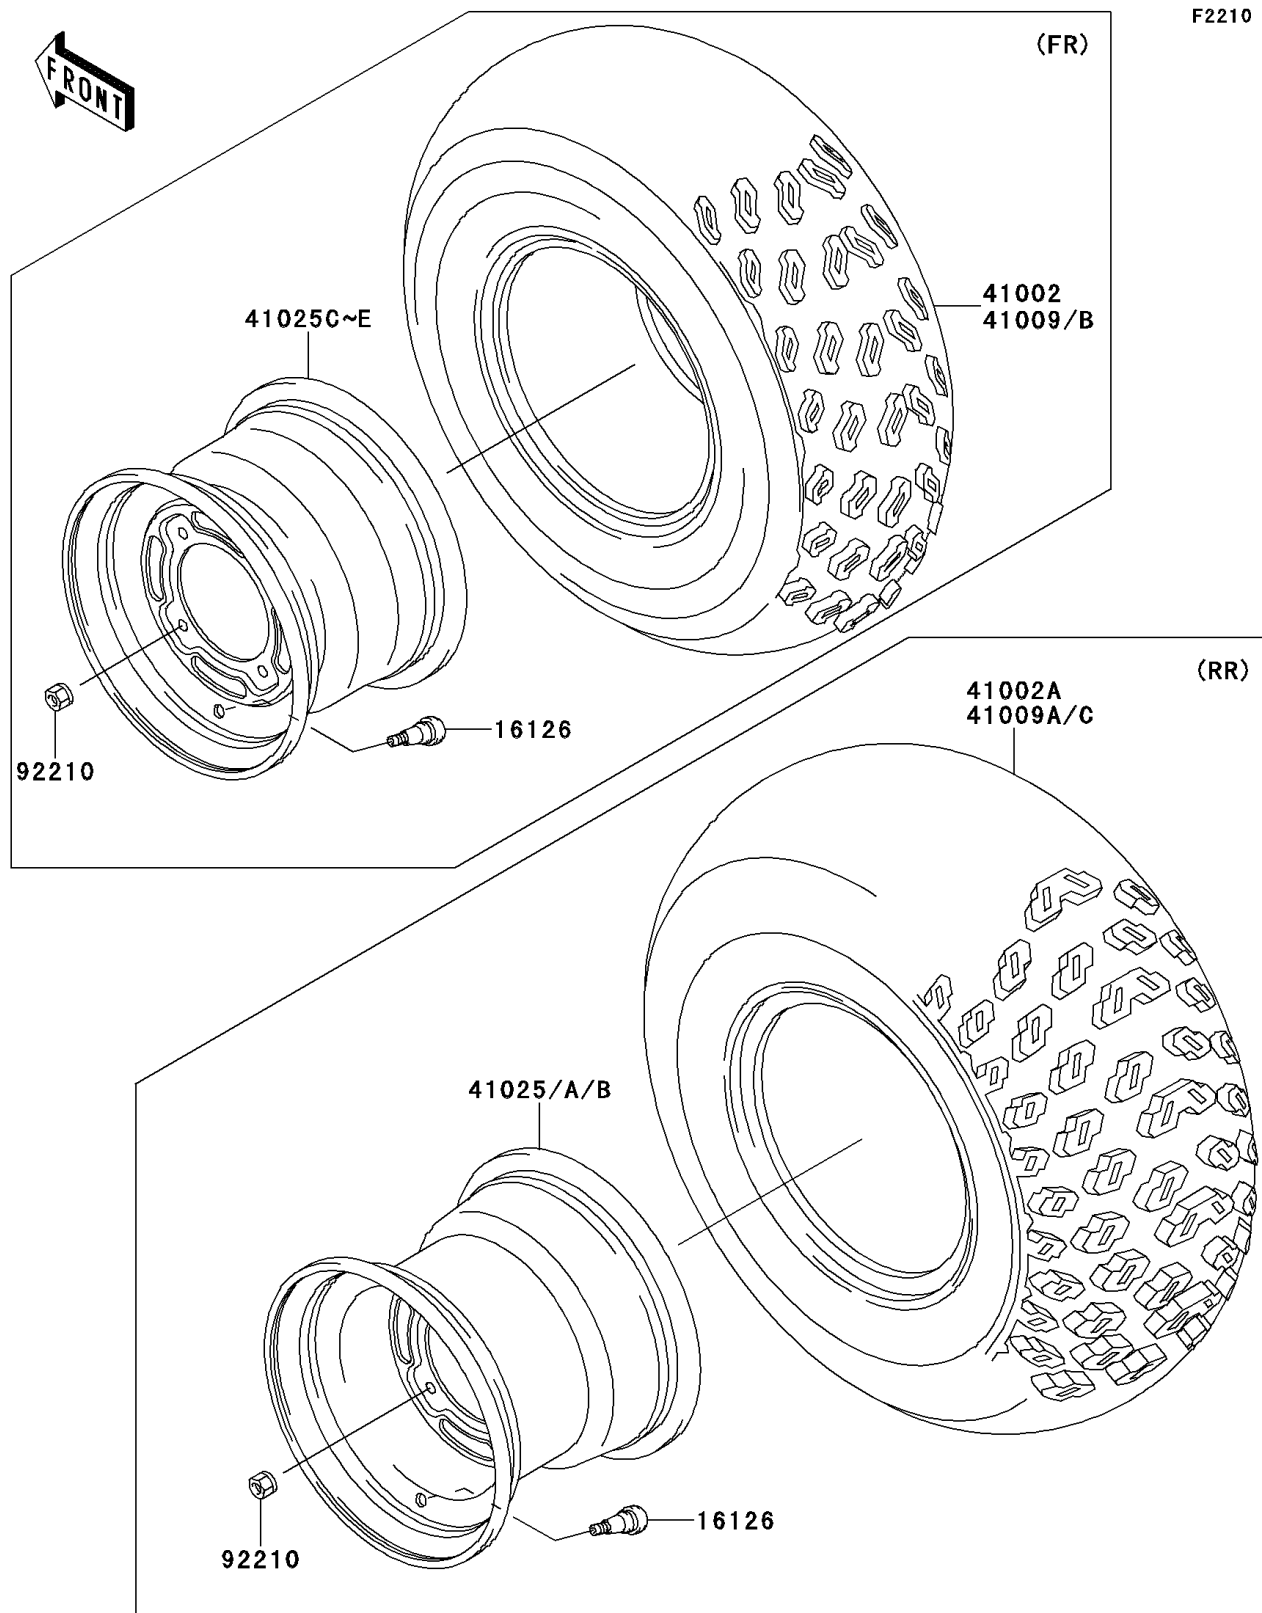

2006 Bayou® 250 PARTS DIAGRAM

Wheels/Tires

2006 Bayou® 250 PARTS LIST

Wheels/Tires

| ITEM NAME | PART NUMBER | QUANTITY |
|--------------------------------------------|---------------|----------|
| VALVE (Ref # 16126) | 16126-4001 | 1 |
| TIRE,FR,AT21X8-9,KT856(D) (Ref # 41002) | 41002-1650 | 1 |
| TIRE,RR,AT22X10-10,KT857(D) (Ref # 41002A) | 41002-1651 | 1 |
| RIM,RR,10X8.5,SILVER NO.40 (Ref # 41025B) | 41025-1339-5A | 1 |
| RIM,FR,9X6.0,SILVER NO.40 (Ref # 41025E) | 41025-1340-5A | 1 |
| NUT,LOCK,10MM (Ref # 92210) | 92210-1204 | 1 |