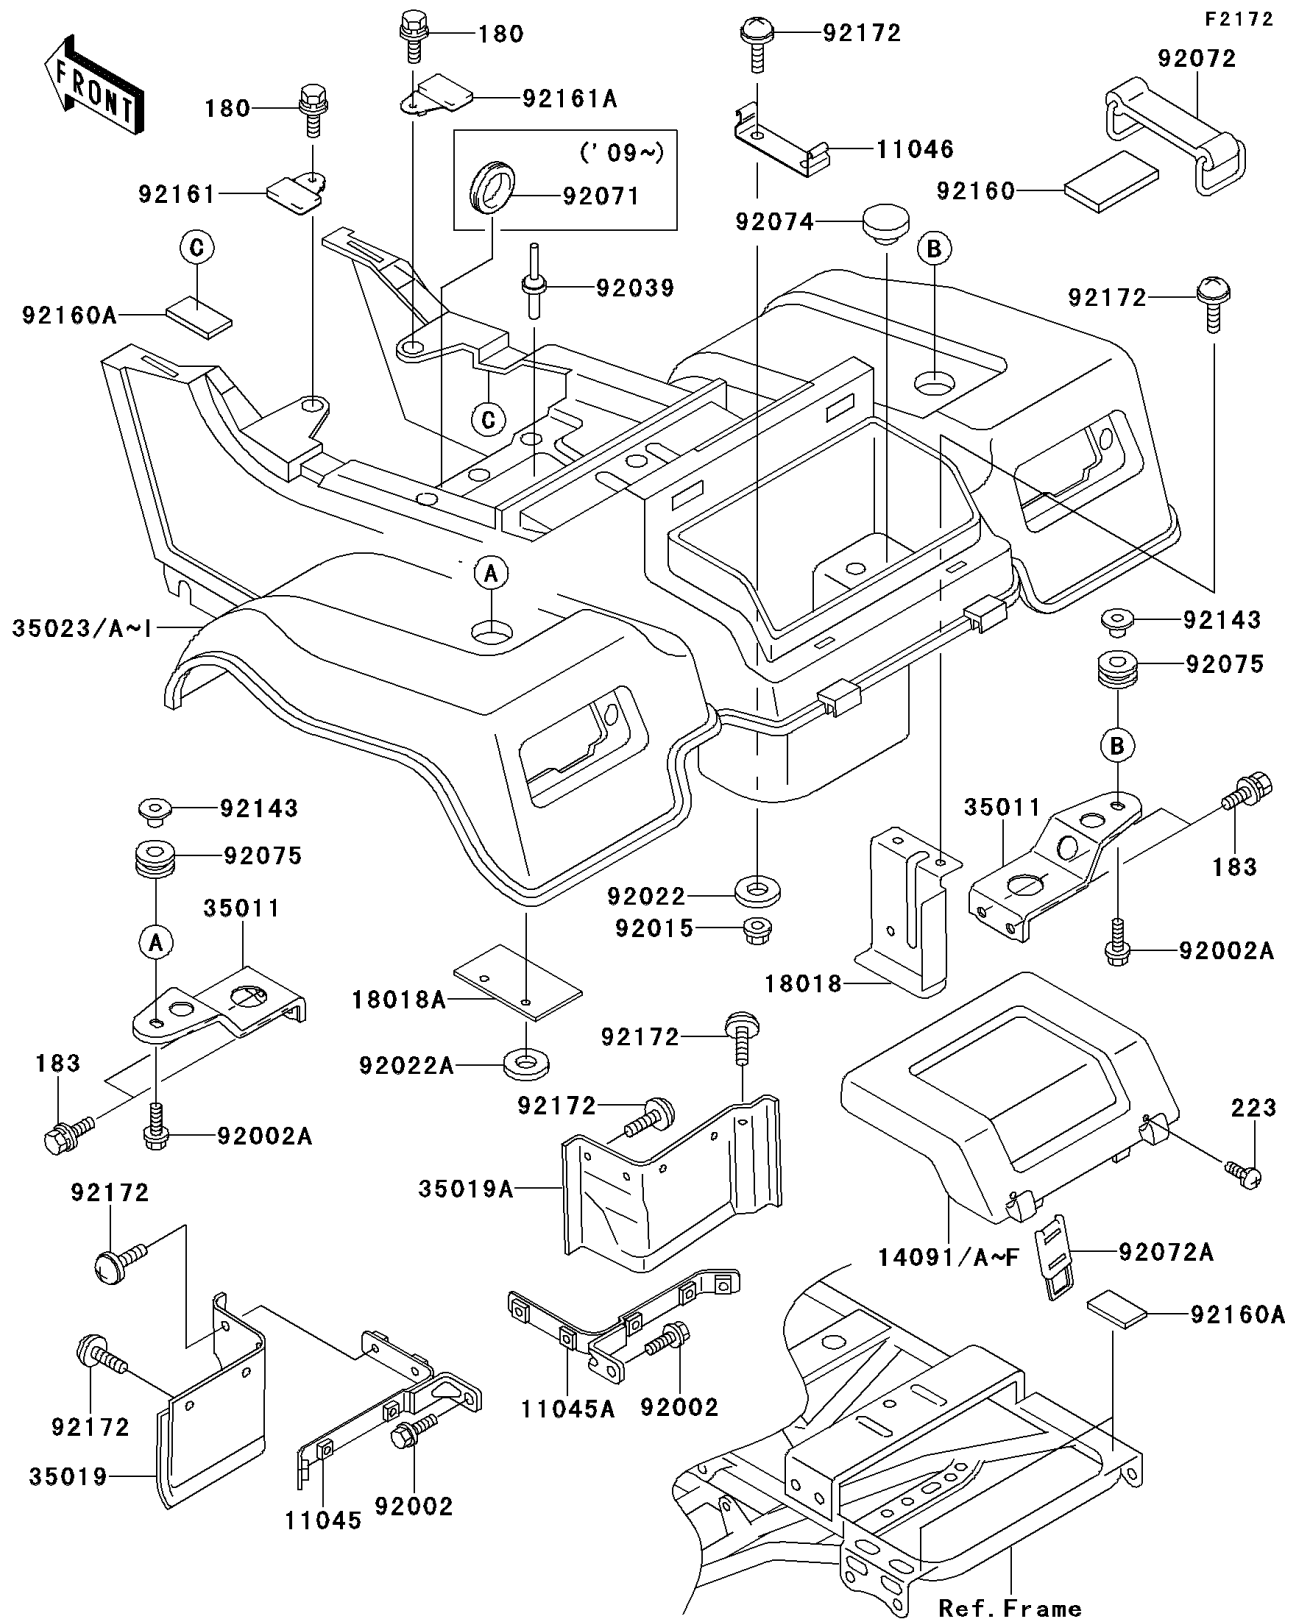

2006 Bayou® 250 PARTS DIAGRAM

Rear Fender(s)

2006 Bayou® 250 PARTS LIST

Rear Fender(s)

ITEM NAME	PART NUMBER	QUANTITY
BRACKET,REAR FLAP,LH (Ref # 11045)	11045-1731	1
BRACKET,REAR FLAP,RH (Ref # 11045A)	11045-1732	1
BRACKET,TOOL BAND (Ref # 11046)	11046-1451	1
COVER,REAR FENDER,A.RED (Ref # 14091B)	14091-1258-260	1
COVER,REAR FENDER,H.GREEN (Ref # 14091D)	14091-1258-6A	1
PLATE-HEAT GUARD (Ref # 18018)	18018-1075	1
PLATE-HEAT GUARD (Ref # 18018A)	18018-1079	1
STAY,REAR FENDER (Ref # 35011)	35011-1363	1
FLAP,RR,LH (Ref # 35019)	35019-1253	1
FLAP,RR,RH (Ref # 35019A)	35019-1254	1
FENDER-REAR,A.RED (Ref # 35023E)	35023-1594-260	1
FENDER-REAR,H.GREEN (Ref # 35023G)	35023-1594-6A	1
BOLT,6X14 (Ref # 92002)	92002-1351	1
BOLT,8X25 (Ref # 92002A)	92002-1591	1
NUT,FLANGED,6MM,BLACK (Ref # 92015)	92015-1233	1
WASHER,6.5X20X1.6 (Ref # 92022)	92022-1804	1
WASHER (Ref # 92022A)	92022-4017	1
RIVET,POP (Ref # 92039)	92039-4006	1
BAND (Ref # 92072)	92072-1085	1
BAND (Ref # 92072A)	92072-1227	1
PLUG,11X3.2 (Ref # 92074)	92074-038	1
DAMPER (Ref # 92075)	92075-1898	1
COLLAR,MUFFLER FITTING (Ref # 92143)	92143-1069	1
DAMPER,TOOL KIT (Ref # 92160)	92160-1076	1
DAMPER (Ref # 92160A)	92160-1102	1
DAMPER,RR FENDER,LH (Ref # 92161)	92161-1308	1
BOLT-UPSET-WS,6X18 (Ref # 180)	180AA0618	1
BOLT-UPSET-WS-SMALL,8X14 (Ref # 183)	183BB0814	1
SCREW-PAN-WS-CROS,4X6 (Ref # 223)	223AB0406	1

2006 Bayou® 250 PARTS LIST

Rear Fender(s)

ITEM NAME	PART NUMBER	QUANTITY
DAMPER,RR FENDER,RH (Ref # 92161A)	92161-1309	1
SCREW,6X14 (Ref # 92172)	92172-0004	1