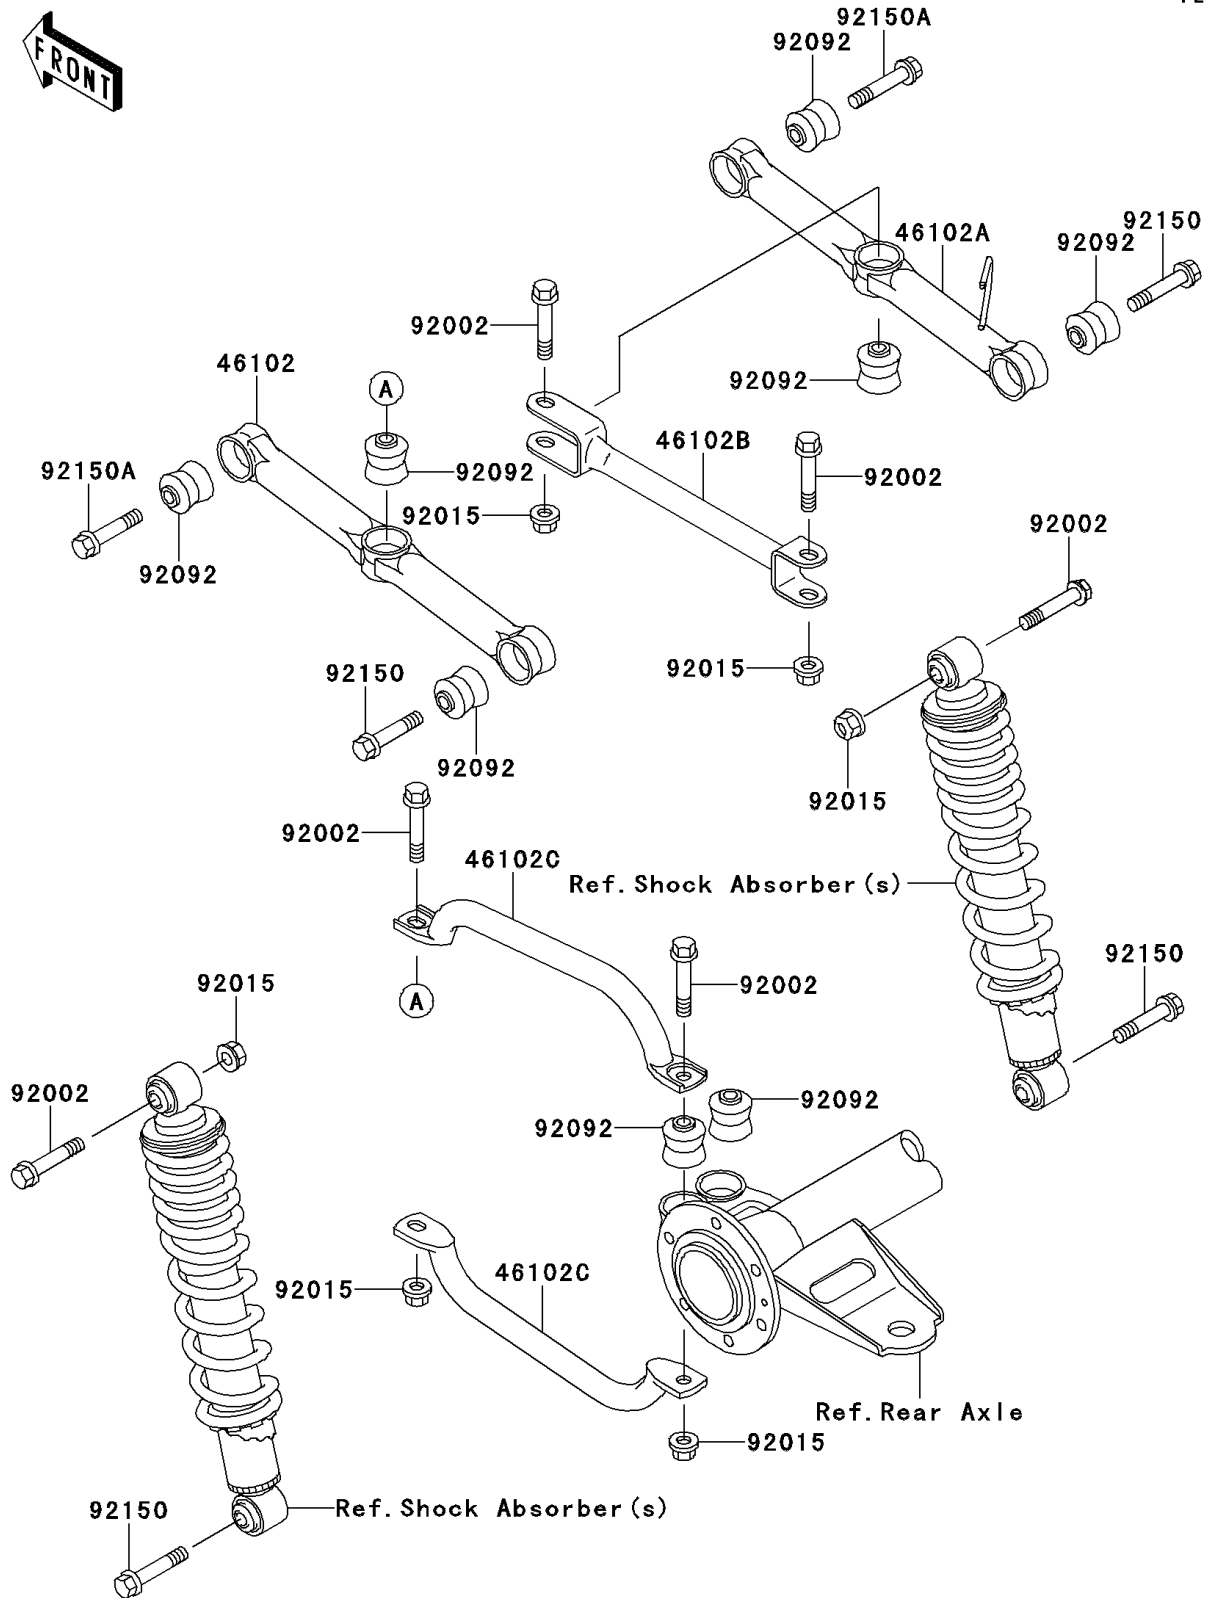

2006 Bayou® 250 PARTS DIAGRAM

Rear Suspension

F2153

2006 Bayou® 250 PARTS LIST

Rear Suspension

ITEM NAME	PART NUMBER	QUANTITY
ROD,SUSPENSION,RR,LH (Ref # 46102)	46102-1210	1
ROD,SUSPENSION,RR,RH (Ref # 46102A)	46102-1211	1
ROD,SUSPENSION,RIGHT CROSS (Ref # 46102B)	46102-1213	1
ROD,SUSPENSION,LEFT CROSS (Ref # 46102C)	46102-1330	1
BOLT,FLANGED,10X53.5 (Ref # 92002)	92002-1529	1
NUT,LOCK,10MM (Ref # 92015)	92015-1597	1
BUSHING-RUBBER (Ref # 92092)	92092-1064	1
BOLT,FLANGED,10X49 (Ref # 92150)	92150-1048	1
BOLT,FLANGED,10X52 (Ref # 92150A)	92150-1070	1