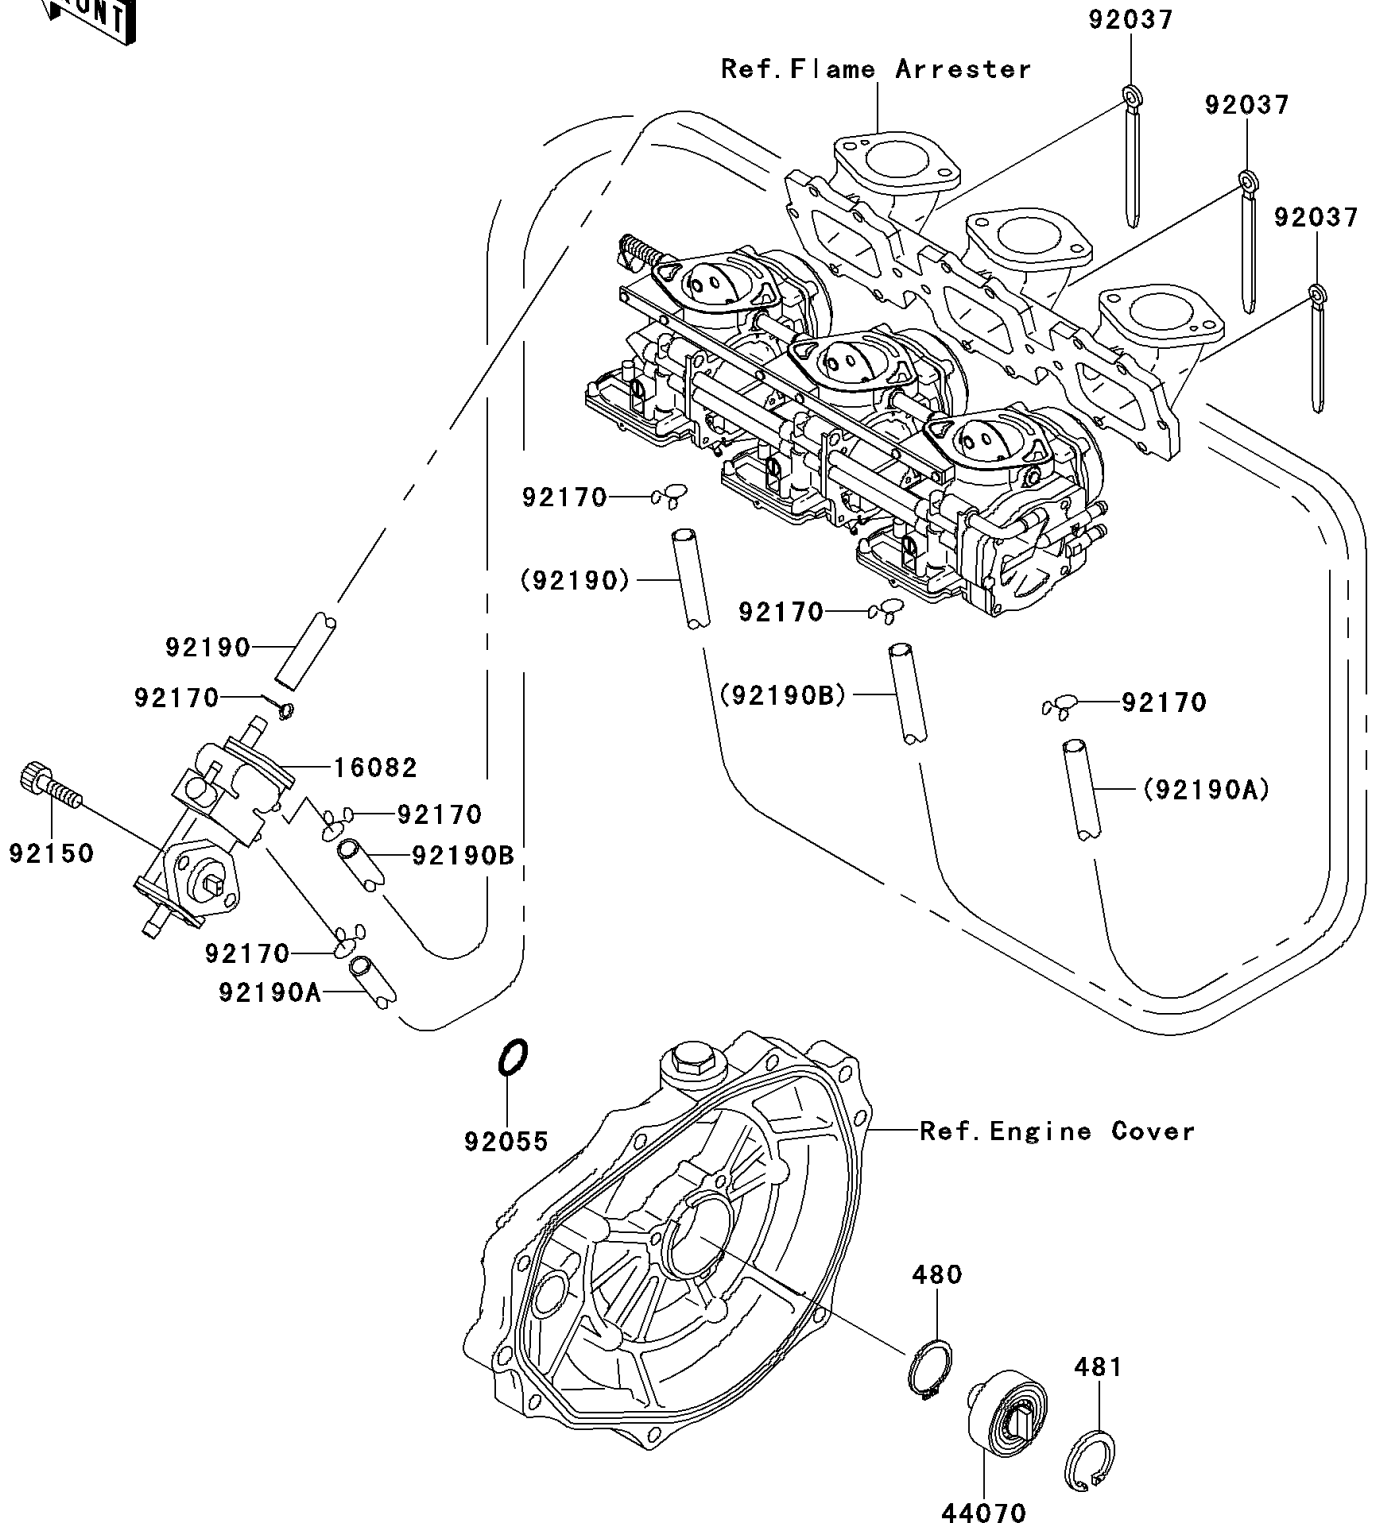

1999 JET SKI® 900 STX® PARTS DIAGRAM

Oil Pump

E1710

1999 JET SKI® 900 STX® PARTS LIST

Oil Pump

ITEM NAME	PART NUMBER	QUANTITY
CIRCLIP-TYPE-C,12MM (Ref # 480)	480J1200	1
CIRCLIP-TYPE-C,37MM (Ref # 481)	481J3700	1
PUMP-ASSY-OIL (Ref # 16082)	16082-3719	1
DAMPER-ASSY (Ref # 44070)	44070-3701	1
CLAMP,L=100 (Ref # 92037)	92037-3736	1
RING-O,19.5X1.5 (Ref # 92055)	92055-055	1
BOLT,SOCKET,6X25 (Ref # 92150)	92150-3830	1
CLAMP (Ref # 92170)	92170-3750	1
TUBE,3X6X420 (Ref # 92190)	92190-3945	1
TUBE,6X12X600 (Ref # 92190A)	92190-3947	1
TUBE,RR,CARBURETOR (Ref # 92190B)	92190-3967	1