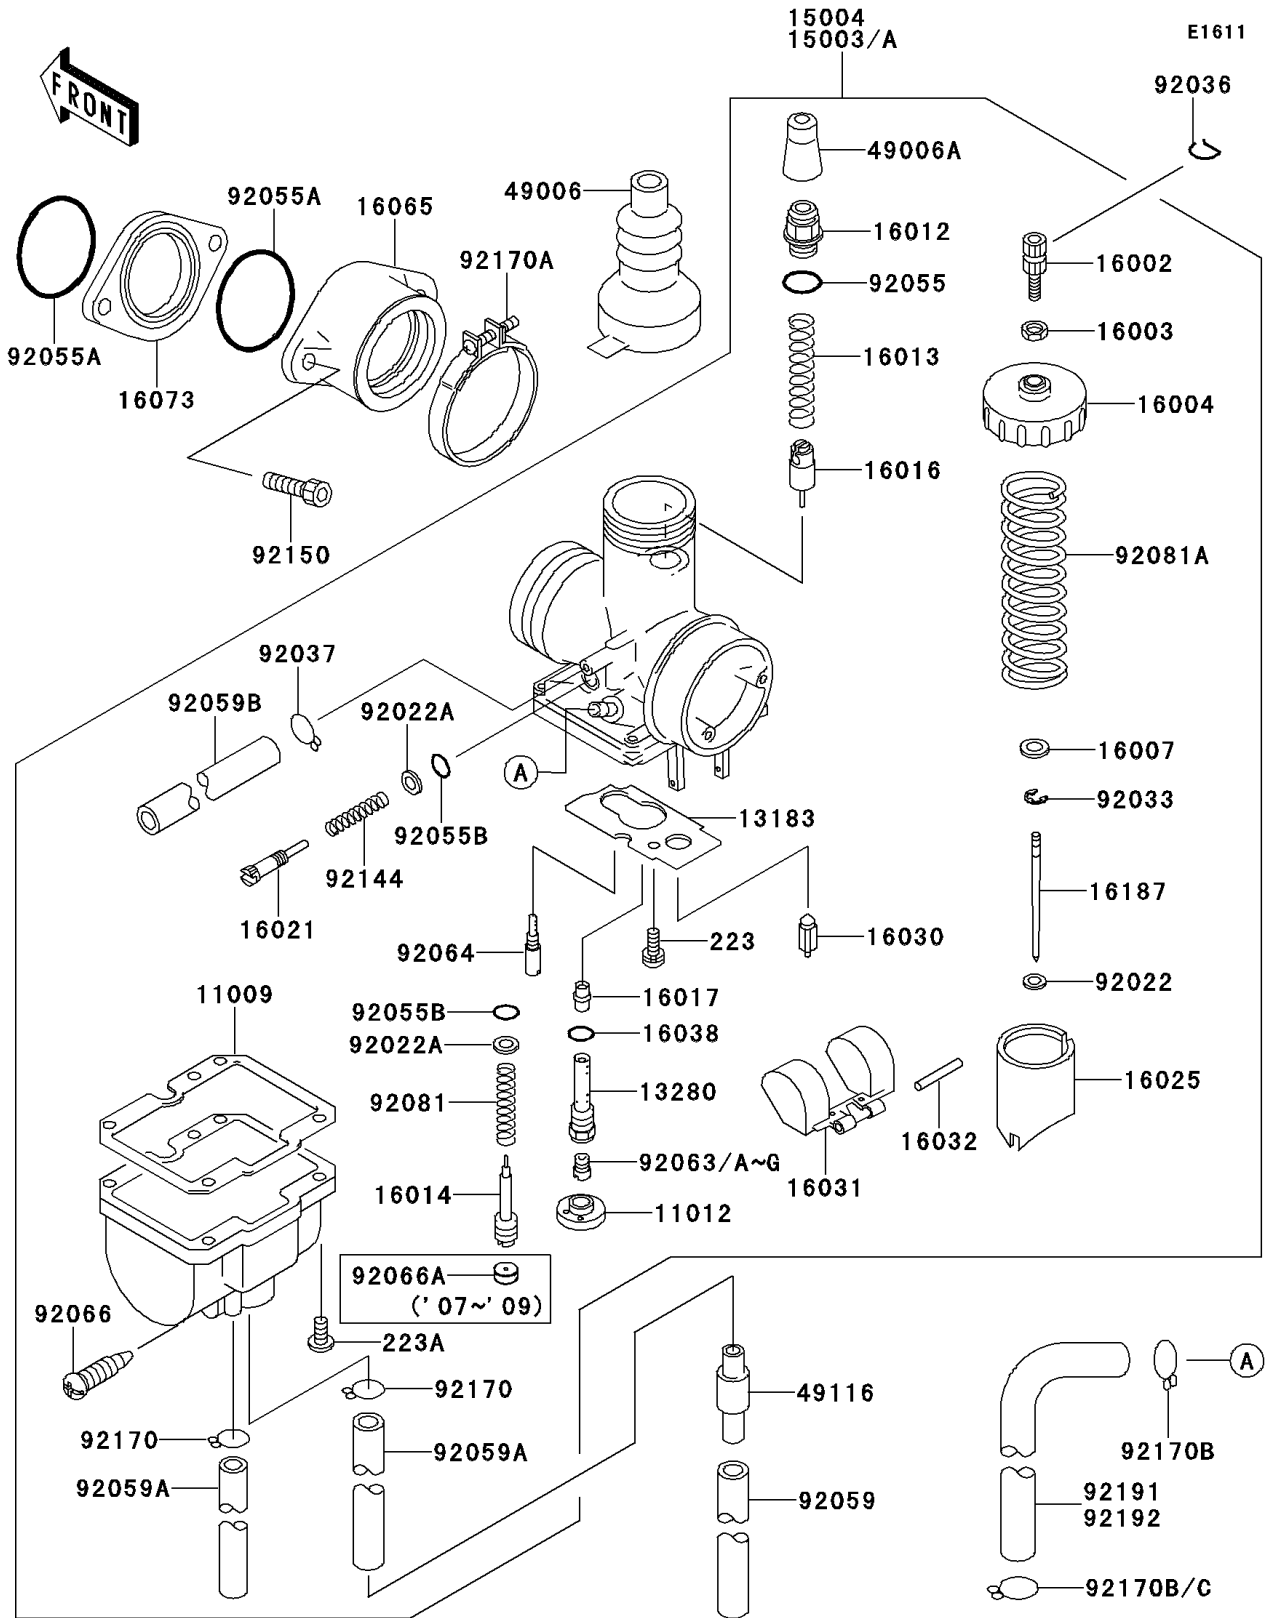

## 2006 Bayou® 250 PARTS DIAGRAM

Carburetor

## 2006 Bayou® 250 PARTS LIST

Carburetor

ITEM NAME	PART NUMBER	QUANTITY
GASKET,FLOAT CHAMBER (Ref # 11009)	11009-1676	1
CAP (Ref # 11012)	11012-1659	1
PLATE (Ref # 13183)	13183-1273	1
HOLDER,NEEDLE JET (Ref # 13280)	13280-1167	1
CARBURETOR-ASSY (Ref # 15003)	15003-0013	1
ADJUSTER-CABLE (Ref # 16002)	16002-011	1
NUT,ADJUST LOCK (Ref # 16003)	16003-006	1
CAP-CHAMBER,MIXING (Ref # 16004)	16004-1055	1
SEAT-SPRING,THROTTLE VALVE (Ref # 16007)	16007-1111	1
CAP-STARTER PLUNGER (Ref # 16012)	16012-1056	1
SPRING,STARTER PLUNGER (Ref # 16013)	16013-003	1
SCREW-PILOT AIR (Ref # 16014)	16014-0003	1
PLUNGER,STARTER (Ref # 16016)	16016-1074	1
JET-NEEDLE,0-2M (Ref # 16017)	16017-0003	1
SCREW-THROTTLE STOP (Ref # 16021)	16021-1126	1
VALVE-THROTTLE,CA 3.5 (Ref # 16025)	16025-0005	1
VALVE-FLOAT,#1.5 (Ref # 16030)	16030-1066	1
FLOAT (Ref # 16031)	16031-1055	1
PIN,FLOAT (Ref # 16032)	16032-003	1
GASKET,"O"RING (Ref # 16038)	16038-016	1
HOLDER-CARBURETOR (Ref # 16065)	16065-1157	1
INSULATOR (Ref # 16073)	16073-1053	1
NEEDLE-JET,5GN74 (Ref # 16187)	16187-0020	1
BOOT (Ref # 49006)	49006-1230	1
BOOT,STARTER PLUNGER (Ref # 49006A)	49006-1235	1
VALVE-ASSY (Ref # 49116)	49116-1126	1
WASHER,THROTTLE VALVE (Ref # 92022)	92022-1024	1
WASHER,ADJUST SCREW (Ref # 92022A)	92022-1187	1
RING-SNAP (Ref # 92033)	92033-1290	1