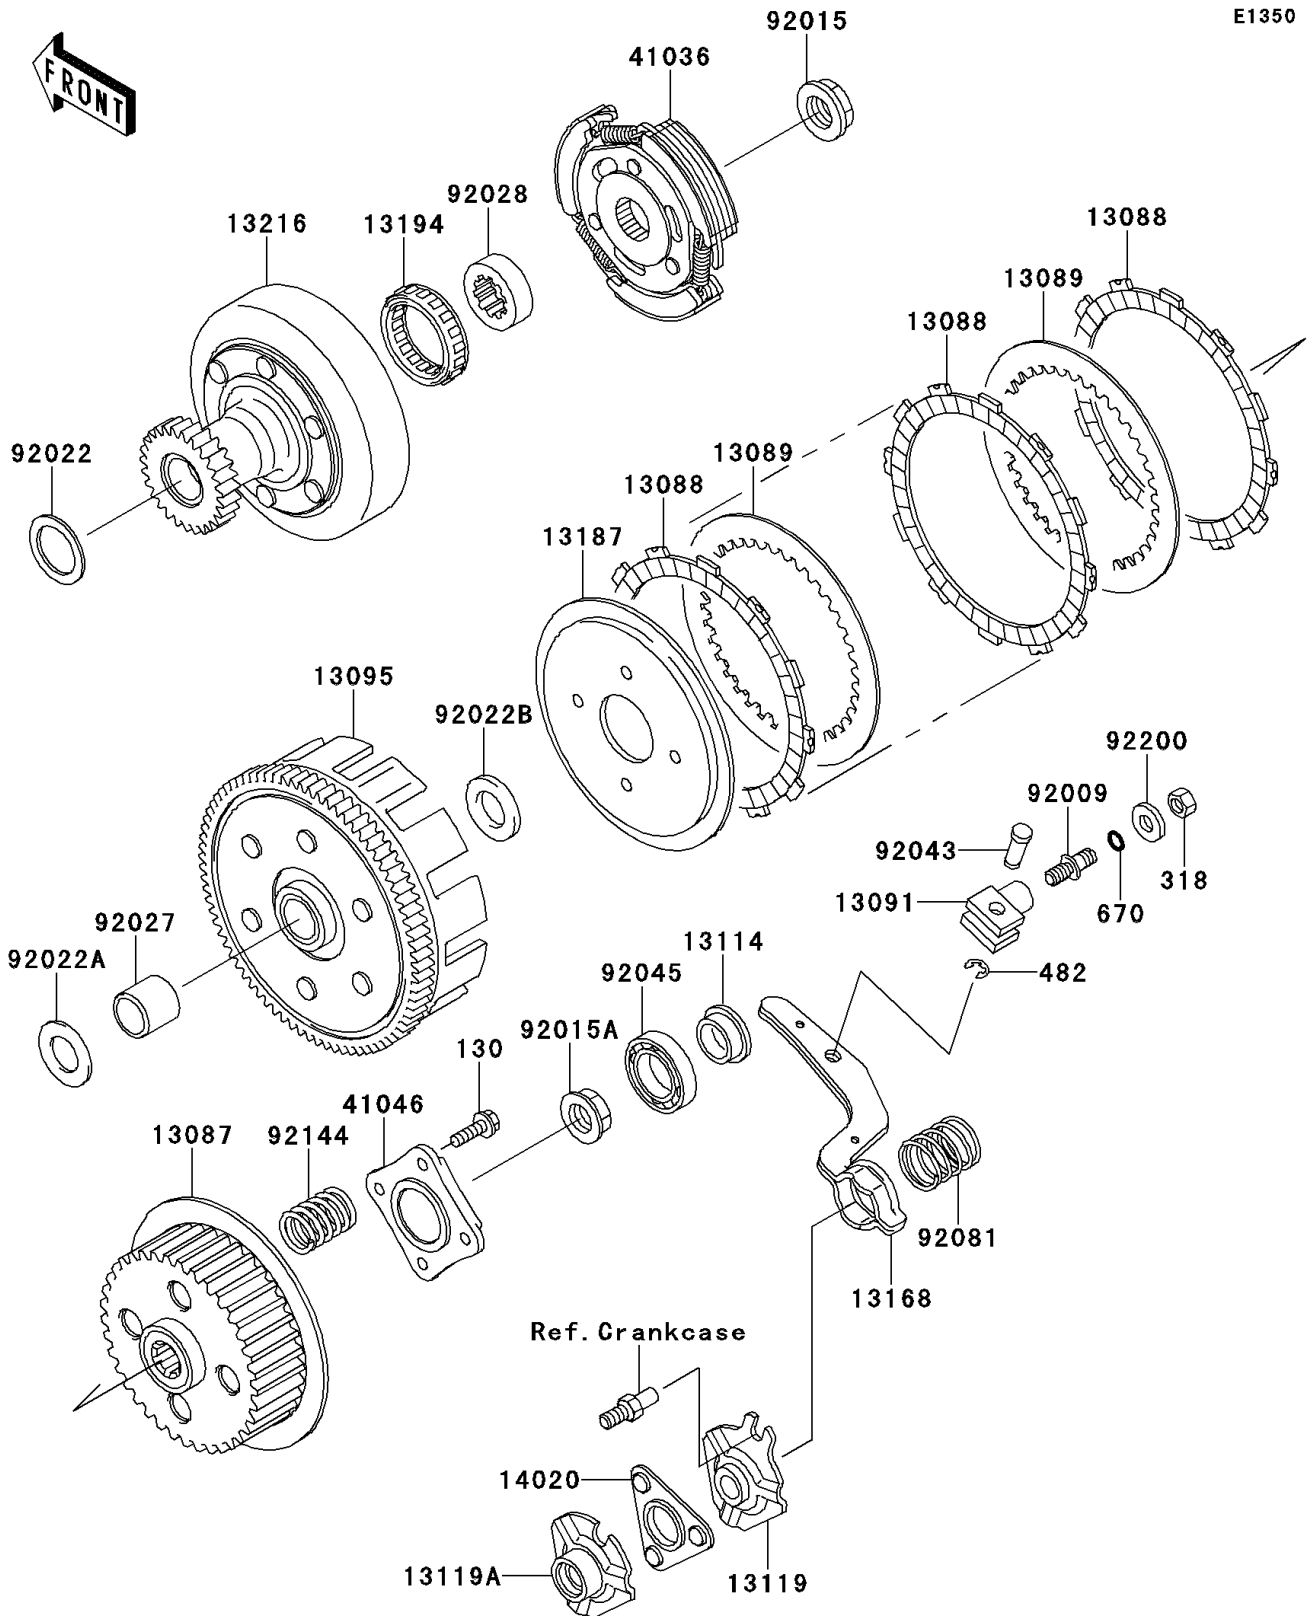

2006 Bayou® 250 PARTS DIAGRAM

Clutch

E1350

2006 Bayou® 250 PARTS LIST

Clutch

ITEM NAME	PART NUMBER	QUANTITY
BOLT-FLANGED,6X20 (Ref # 130)	130CA0620	1
NUT-HEX-SMALL,8MM (Ref # 318)	318AA0800	1
CIRCLIP-TYPE-E,6MM (Ref # 482)	482J6000	1
O RING,8MM (Ref # 670)	670B1508	1
HUB-CLUTCH (Ref # 13087)	13087-1089	1
PLATE-FRICTION (Ref # 13088)	13088-1068	1
PLATE-CLUTCH (Ref # 13089)	13089-1076	1
HOLDER,CLUTCH RELEASE (Ref # 13091)	13091-1341	1
HOUSING-COMP-CLUTCH (Ref # 13095)	13095-0005	1
PUSHER-CLUTCH (Ref # 13114)	13114-1057	1
CAM-RELEASE (Ref # 13119)	13119-1074	1
CAM-RELEASE (Ref # 13119A)	13119-1077	1
LEVER (Ref # 13168)	13168-1354	1
PLATE-CLUTCH OPERATING (Ref # 13187)	13187-1061	1
CLUTCH-ONEWAY (Ref # 13194)	13194-1055	1
GEAR-COMP,CLUTCH (Ref # 13216)	13216-1120	1
RETAINER,CLUTCH RELEASE (Ref # 14020)	14020-1093	1
HUB-ASSY,CLUTCH (Ref # 41036)	41036-0003	1
HOUSING-BEARING (Ref # 41046)	41046-1082	1
SCREW,CLUTCH RELEASE (Ref # 92009)	92009-1303	1
NUT,18MM (Ref # 92015)	92015-1512	1
NUT,16MM (Ref # 92015A)	92015-1581	1
WASHER,28.1X34X1.0 (Ref # 92022)	92022-1731	1
WASHER,20.2X36X2 (Ref # 92022A)	92022-1880	1
WASHER,20.2X35X4 (Ref # 92022B)	92022-1881	1
COLLAR,20X25X21 (Ref # 92027)	92027-1798	1
BUSHING,CLUTCH,FR (Ref # 92028)	92028-1370	1
PIN,CLUTCH RELEASE (Ref # 92043)	92043-1230	1
BEARING-BALL (Ref # 92045)	92045-1202	1

2006 Bayou® 250 PARTS LIST

Clutch

ITEM NAME	PART NUMBER	QUANTITY
SPRING (Ref # 92081)	92081-1681	1
SPRING,CLUTCH (Ref # 92144)	92144-1160	1
WASHER,8.5X18X2.3 (Ref # 92200)	92200-1213	1