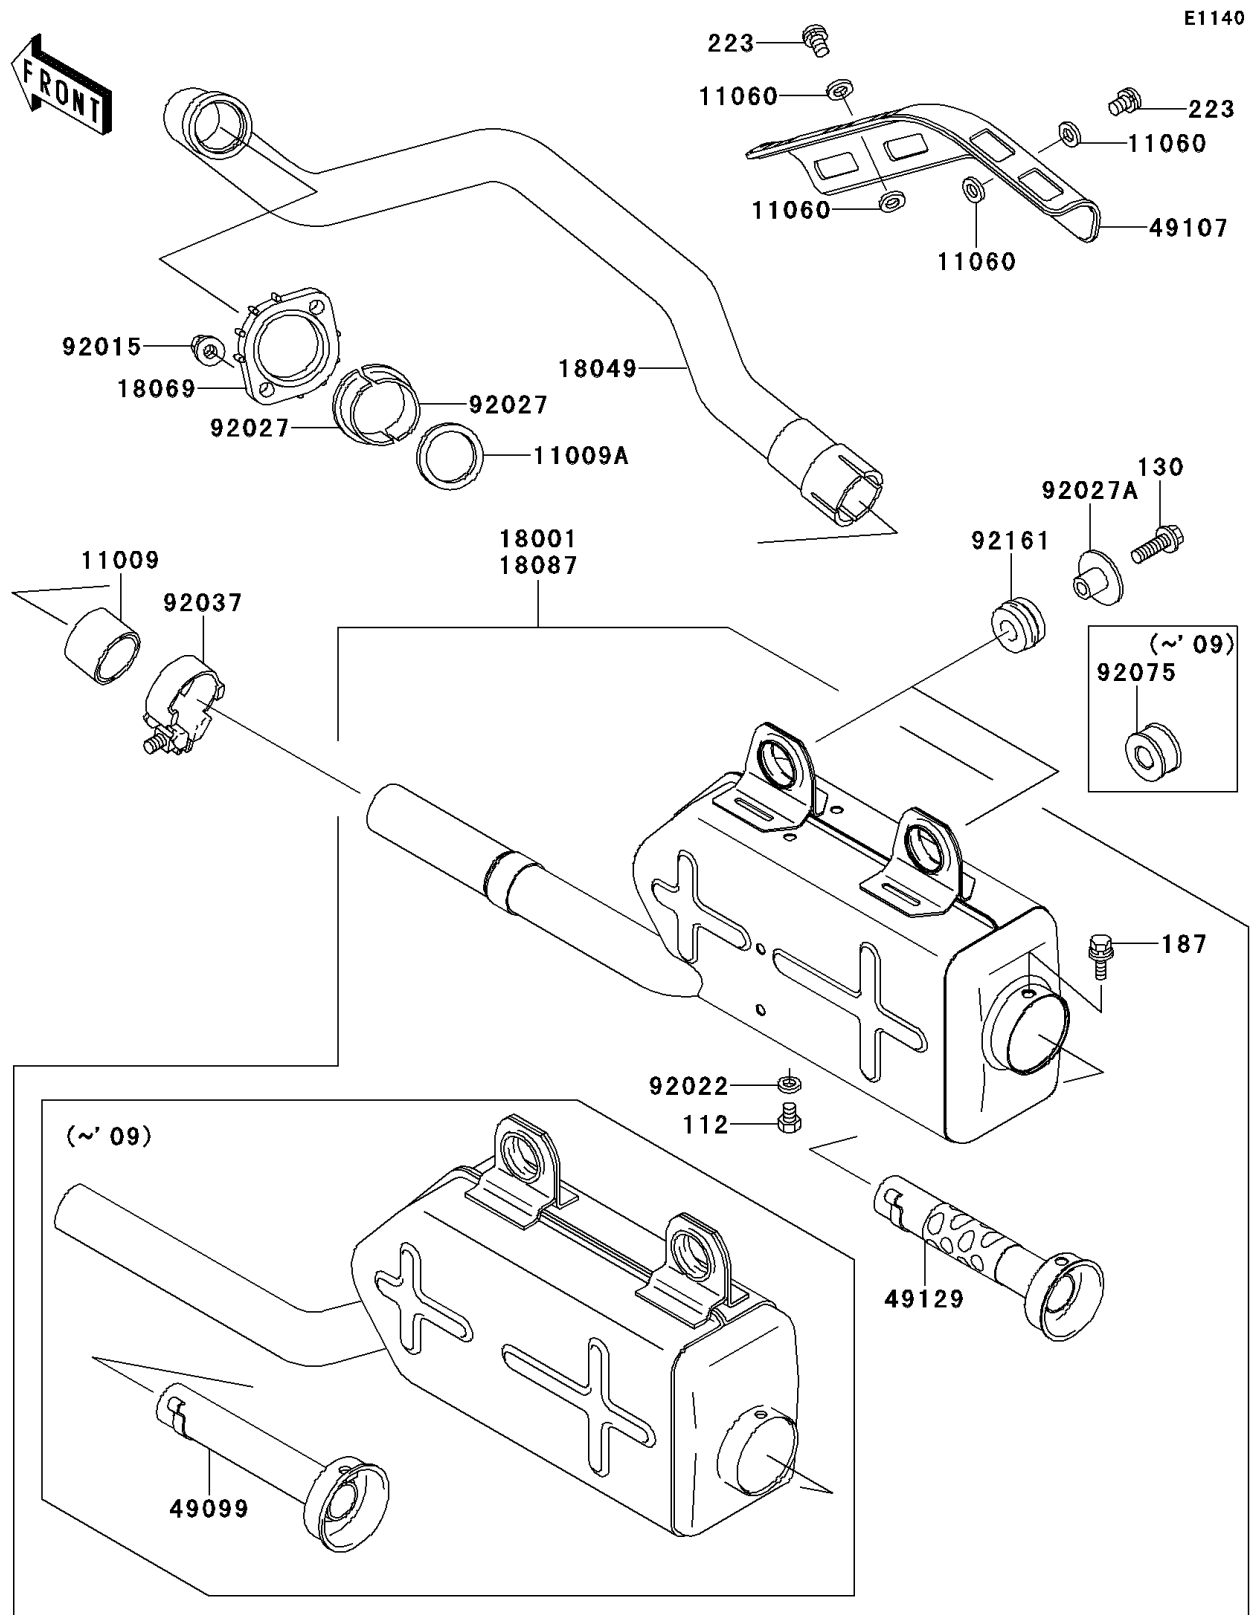

## 2006 Bayou® 250 PARTS DIAGRAM

Muffler(s)

## 2006 Bayou® 250 PARTS LIST

Muffler(s)

ITEM NAME	PART NUMBER	QUANTITY
BOLT-UPSET,6X8 (Ref # 112)	112AA0608	1
BOLT-FLANGED,8X30 (Ref # 130)	130BB0830	1
BOLT-UPSET-WSP,6X12 (Ref # 187)	187AA0612	1
SCREW-PAN-WS-CROS,6X10 (Ref # 223)	223AB0610	1
GASKET,EXHAUST PIPE CONNECTING (Ref # 11009)	11009-1718	1
GASKET,EXHAUST PIPE HOLDER (Ref # 11009A)	11009-1866	1
GASKET,6.2X11.5X1.5 (Ref # 11060)	11060-1109	1
MUFFLER (Ref # 18001)	18001-1667	1
PIPE-EXHAUST (Ref # 18049)	18049-1415	1
HOLDER-EXHAUST PIPE (Ref # 18069)	18069-1078	1
BAFFLE-PIPE MUFFLER (Ref # 49099)	49099-1249	1
COVER-EXHAUST PIPE (Ref # 49107)	49107-1074	1
NUT,6MM (Ref # 92015)	92015-1365	1
WASHER,6.2X11X1 (Ref # 92022)	92022-304	1
COLLAR,L=14.5 (Ref # 92027)	92027-1142	1
COLLAR,MUFFLER (Ref # 92027A)	92027-1981	1
CLAMP (Ref # 92037)	92037-1956	1
DAMPER,MUFFLER (Ref # 92075)	92075-1809	1