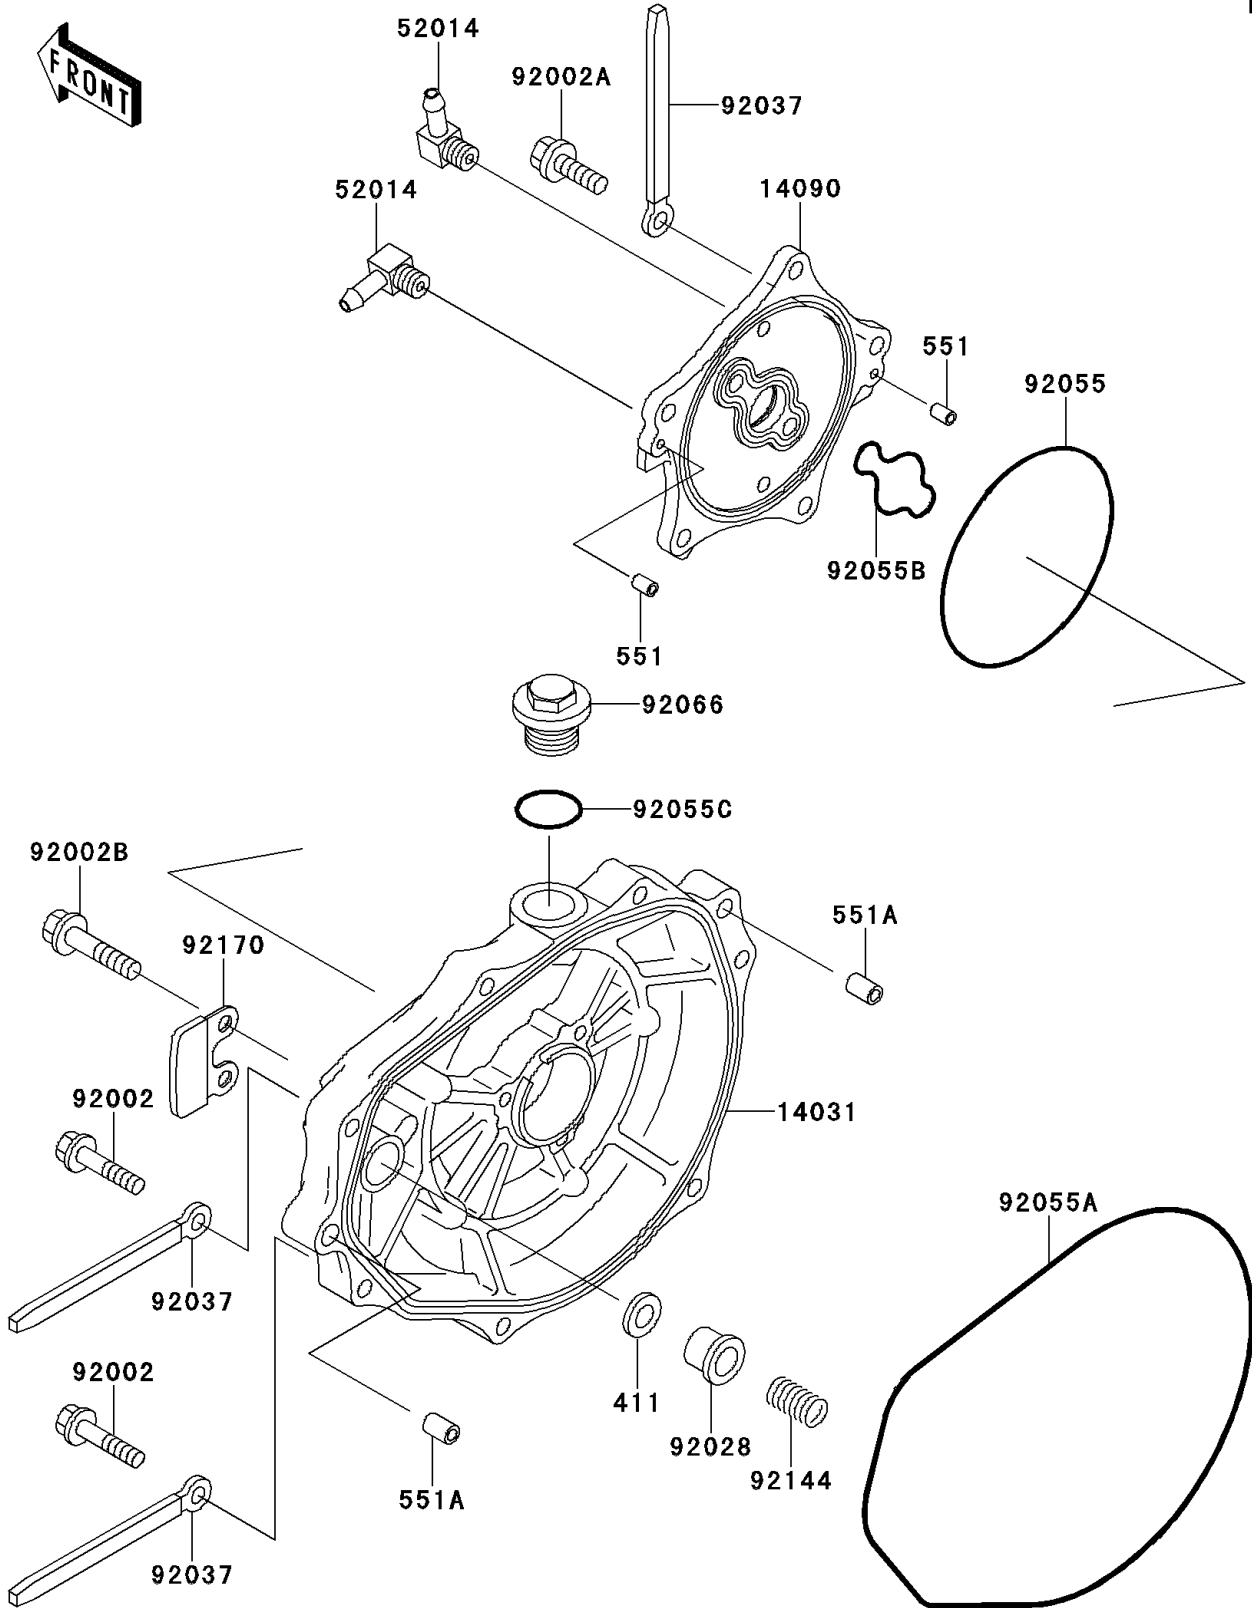

1999 JET SKI® 900 STX® PARTS DIAGRAM

Engine Cover(s)

E1431

1999 JET SKI® 900 STX® PARTS LIST

Engine Cover(s)

ITEM NAME	PART NUMBER	QUANTITY
WASHER-PLAIN,5MM (Ref # 411)	411S0500	1
PIN-DOWEL (Ref # 551)	551R0408	1
PIN-DOWEL (Ref # 551A)	551R0812	1
COVER-GENERATOR (Ref # 14031)	14031-3725	1
COVER (Ref # 14090)	14090-3773	1
ELBOW (Ref # 52014)	52014-3709	1
BOLT,6X30 (Ref # 92002)	92002-3726	1
BOLT,6X20 (Ref # 92002A)	92002-3755	1
BOLT,6X12 (Ref # 92002B)	92002-3763	1
BUSHING (Ref # 92028)	92028-3718	1
CLAMP,L=100 (Ref # 92037)	92037-3736	1
RING-O,BREATHER BODY (Ref # 92055)	92055-1284	1
RING-O,GENERATOR COVER (Ref # 92055A)	92055-3712	1
RING-O (Ref # 92055B)	92055-3739	1
RING-O (Ref # 92055C)	92055-515	1
PLUG (Ref # 92066)	92066-3739	1
SPRING (Ref # 92144)	92144-3728	1
CLAMP (Ref # 92170)	92170-3746	1