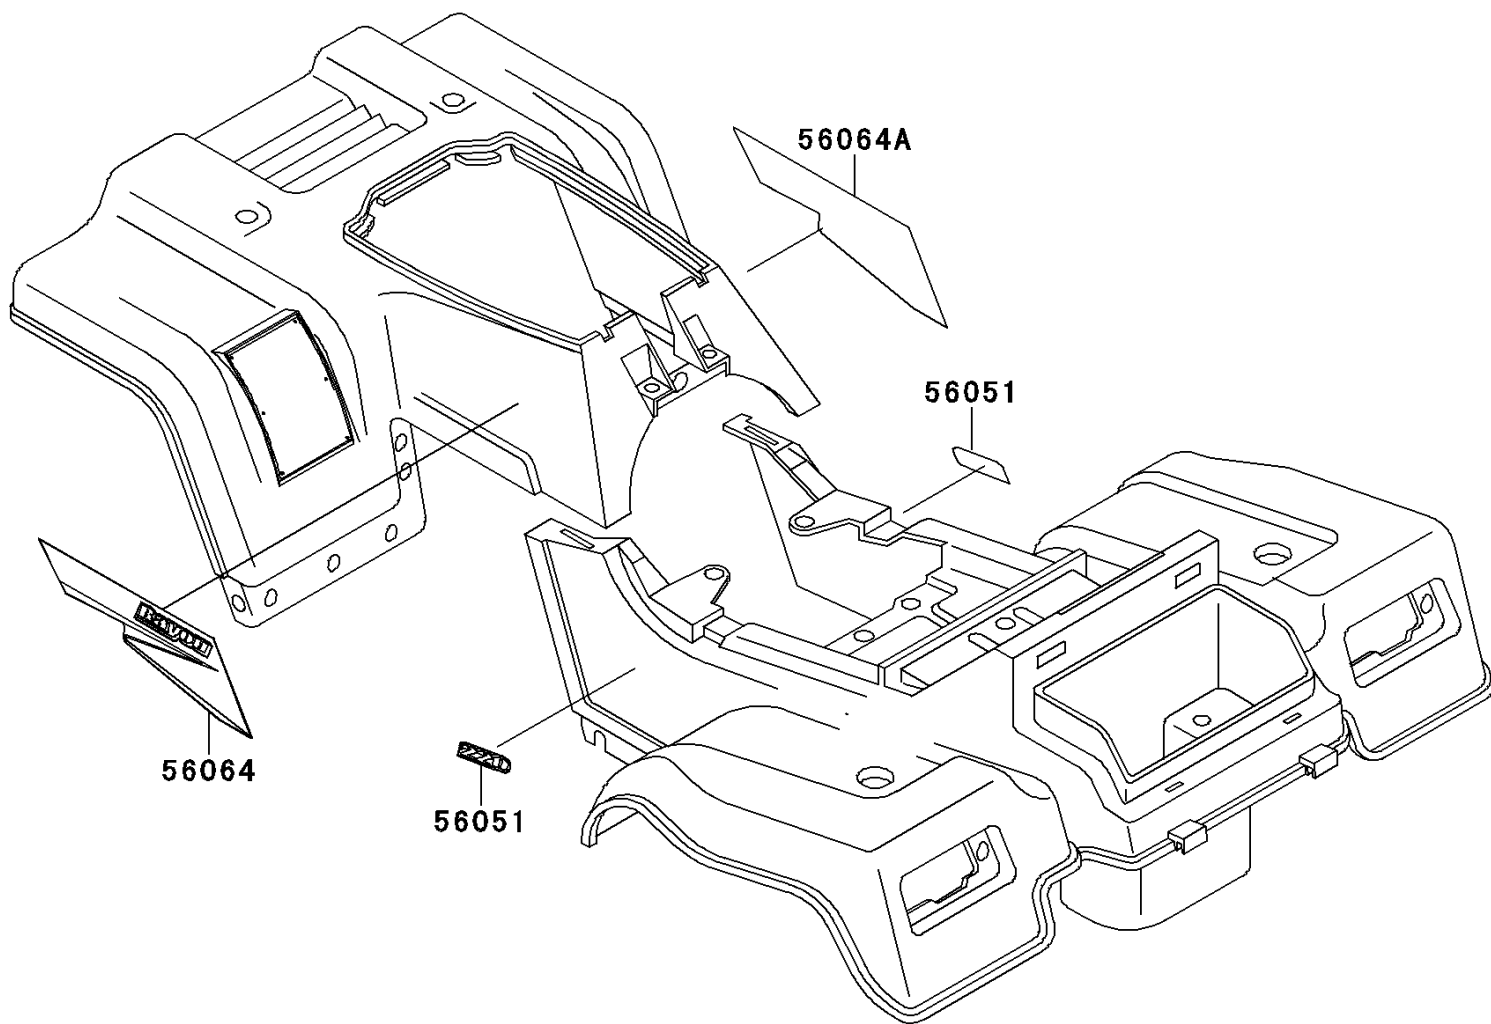

2002 Bayou® 220 PARTS DIAGRAM

Decals(Green)

F2861

56052

56014

56014

2002 Bayou® 220 PARTS LIST

Decals(Green)

ITEM NAME	PART NUMBER	QUANTITY
EMBLEM,FR FENDER COVER,KAWASAK (Ref # 56014)	56014-1368	1
MARK,RR FENDER,220 (Ref # 56051)	56051-1844	1
MARK,FR FENDER,KAWASAKI (Ref # 56052)	56052-1504	1
PATTERN,FR FENDER,LH (Ref # 56064)	56064-1916	1
PATTERN,FR FENDER,RH (Ref # 56064A)	56064-1917	1