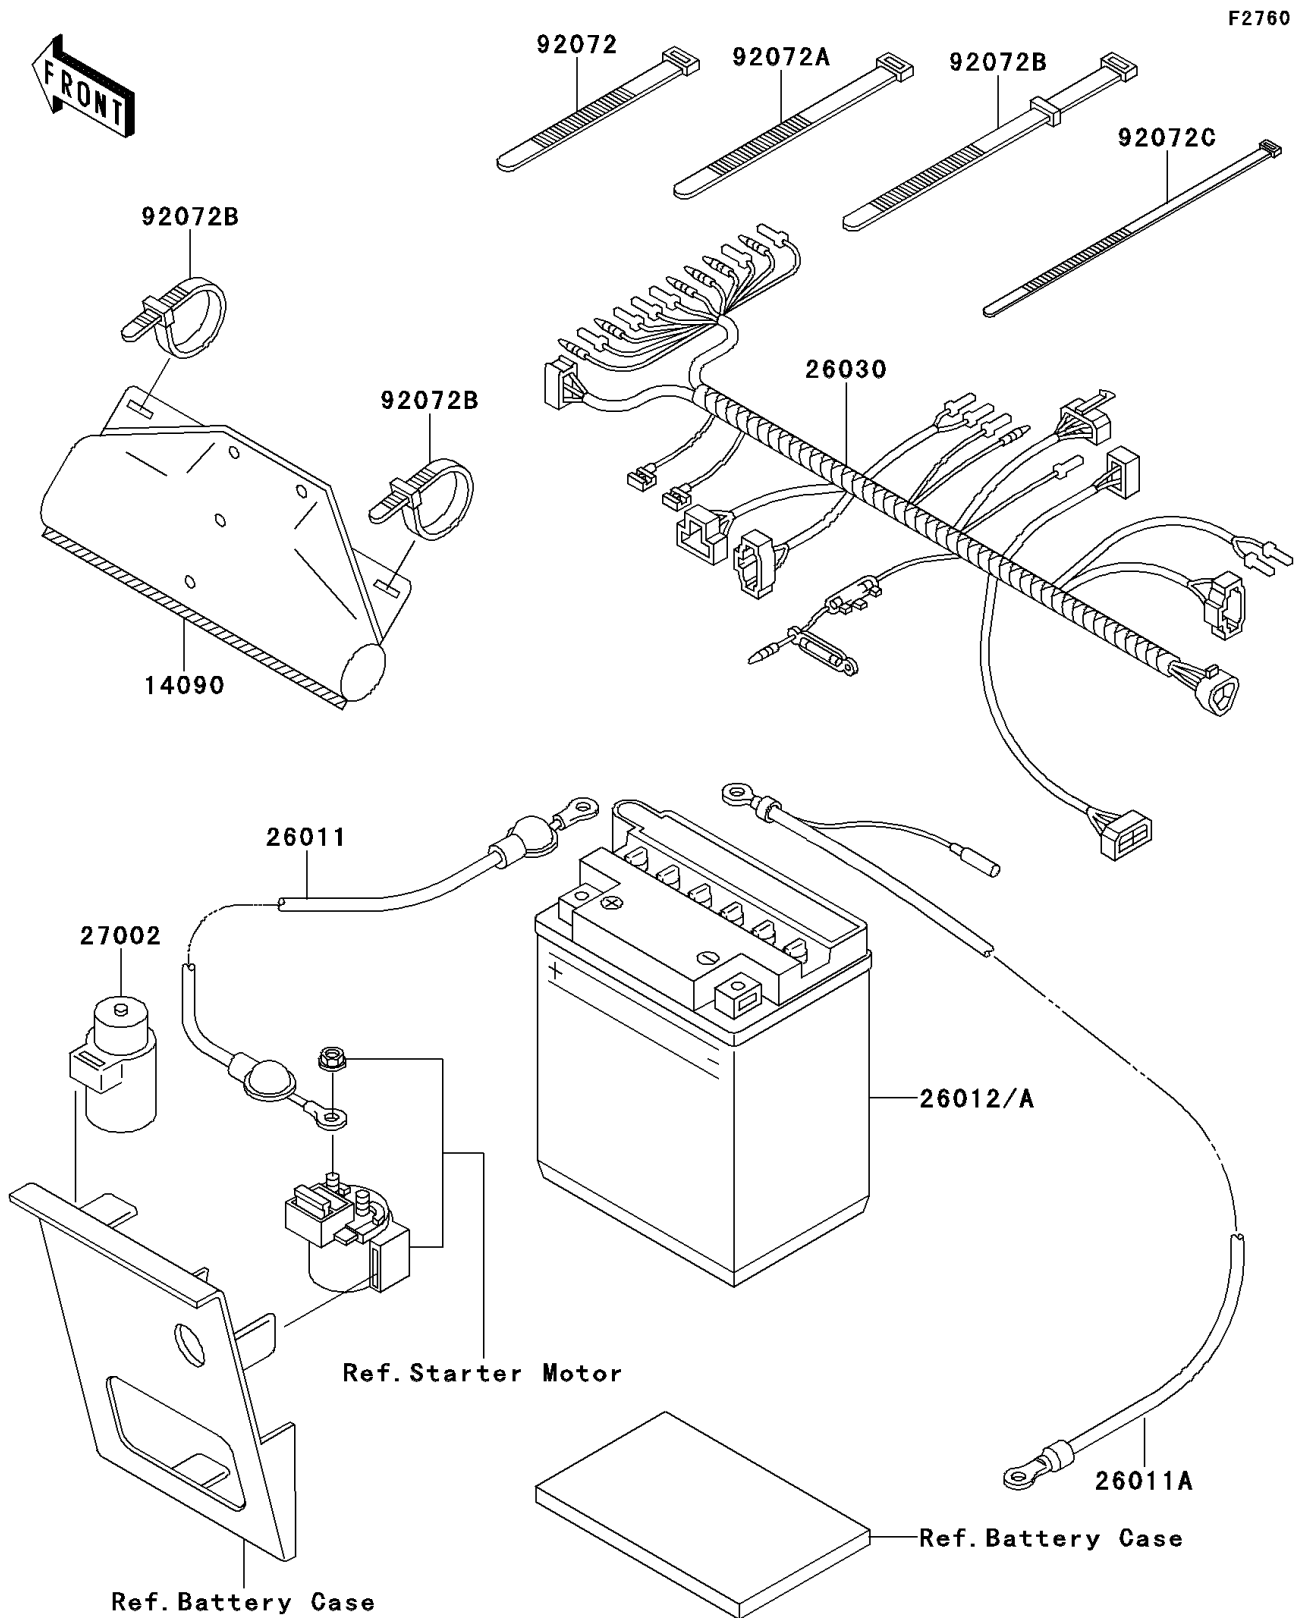

2002 Bayou® 220 PARTS DIAGRAM

Chassis Electrical Equipment

2002 Bayou® 220 PARTS LIST

Chassis Electrical Equipment

| ITEM NAME | PART NUMBER | QUANTITY |
|------------------------------------------|-------------|----------|
| COVER,COUPLER (Ref # 14090) | 14090-1611 | 1 |
| WIRE-LEAD,BATTERY(+) (Ref # 26011) | 26011-1398 | 1 |
| WIRE-LEAD,BATTERY(-) (Ref # 26011A) | 26011-1558 | 1 |
| HARNESS,MAIN (Ref # 26030) | 26030-1760 | 1 |
| RELAY-ASSY (Ref # 27002) | 27002-1095 | 1 |
| BAND,L=149 (Ref # 92072A) | 92072-031 | 1 |
| BAND,L=186 (Ref # 92072B) | 92072-056 | 1 |
| BAND,L=188 (Ref # 92072C) | 92072-1239 | 1 |
| BATTERY,YB10A-A2,12V 11AH (Ref # 26012) | 26012-1382 | 1 |
| BATTERY,YB14A-A2,12V 14AH (Ref # 26012A) | 26012-1386 | 1 |
| BAND,L=123 (Ref # 92072) | 92072-030 | 2 |