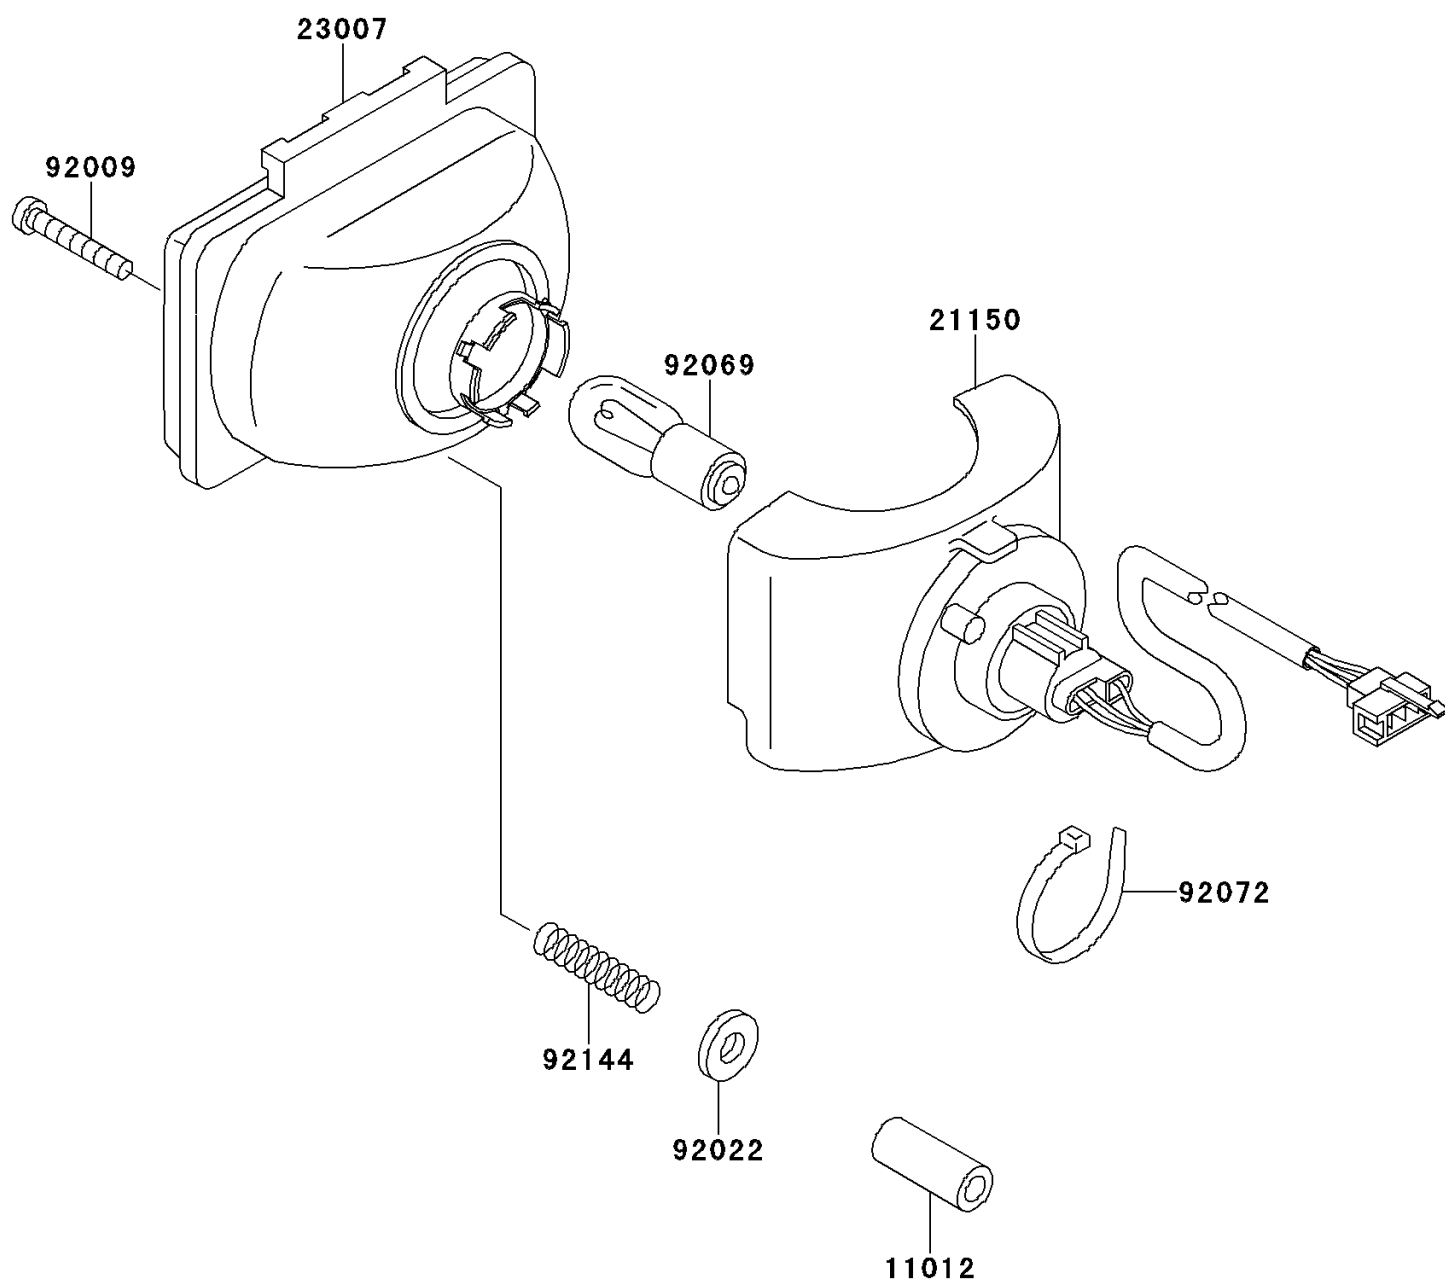

2002 Bayou® 220 PARTS DIAGRAM

Headlight(s)

F2710

2002 Bayou® 220 PARTS LIST

Headlight(s)

ITEM NAME	PART NUMBER	QUANTITY
CAP,VINYL PIPE,3X5X10 (Ref # 11012)	11012-1615	1
CORD-ASSY,HEAD LAMP (Ref # 21150)	21150-1051	1
LENS-COMP,HEAD LAMP (Ref # 23007)	23007-1172	1
SCREW,TAPPING,4X30 (Ref # 92009)	92009-1506	1
WASHER,NYLON,3.45X6.5X1.0 (Ref # 92022)	92022-1912	1
BULB,12V 25/25W (Ref # 92069)	92069-1010	1
BAND,HEAD LAMP (Ref # 92072)	92072-1244	1
SPRING,HEAD LAMP (Ref # 92144)	92144-1223	1