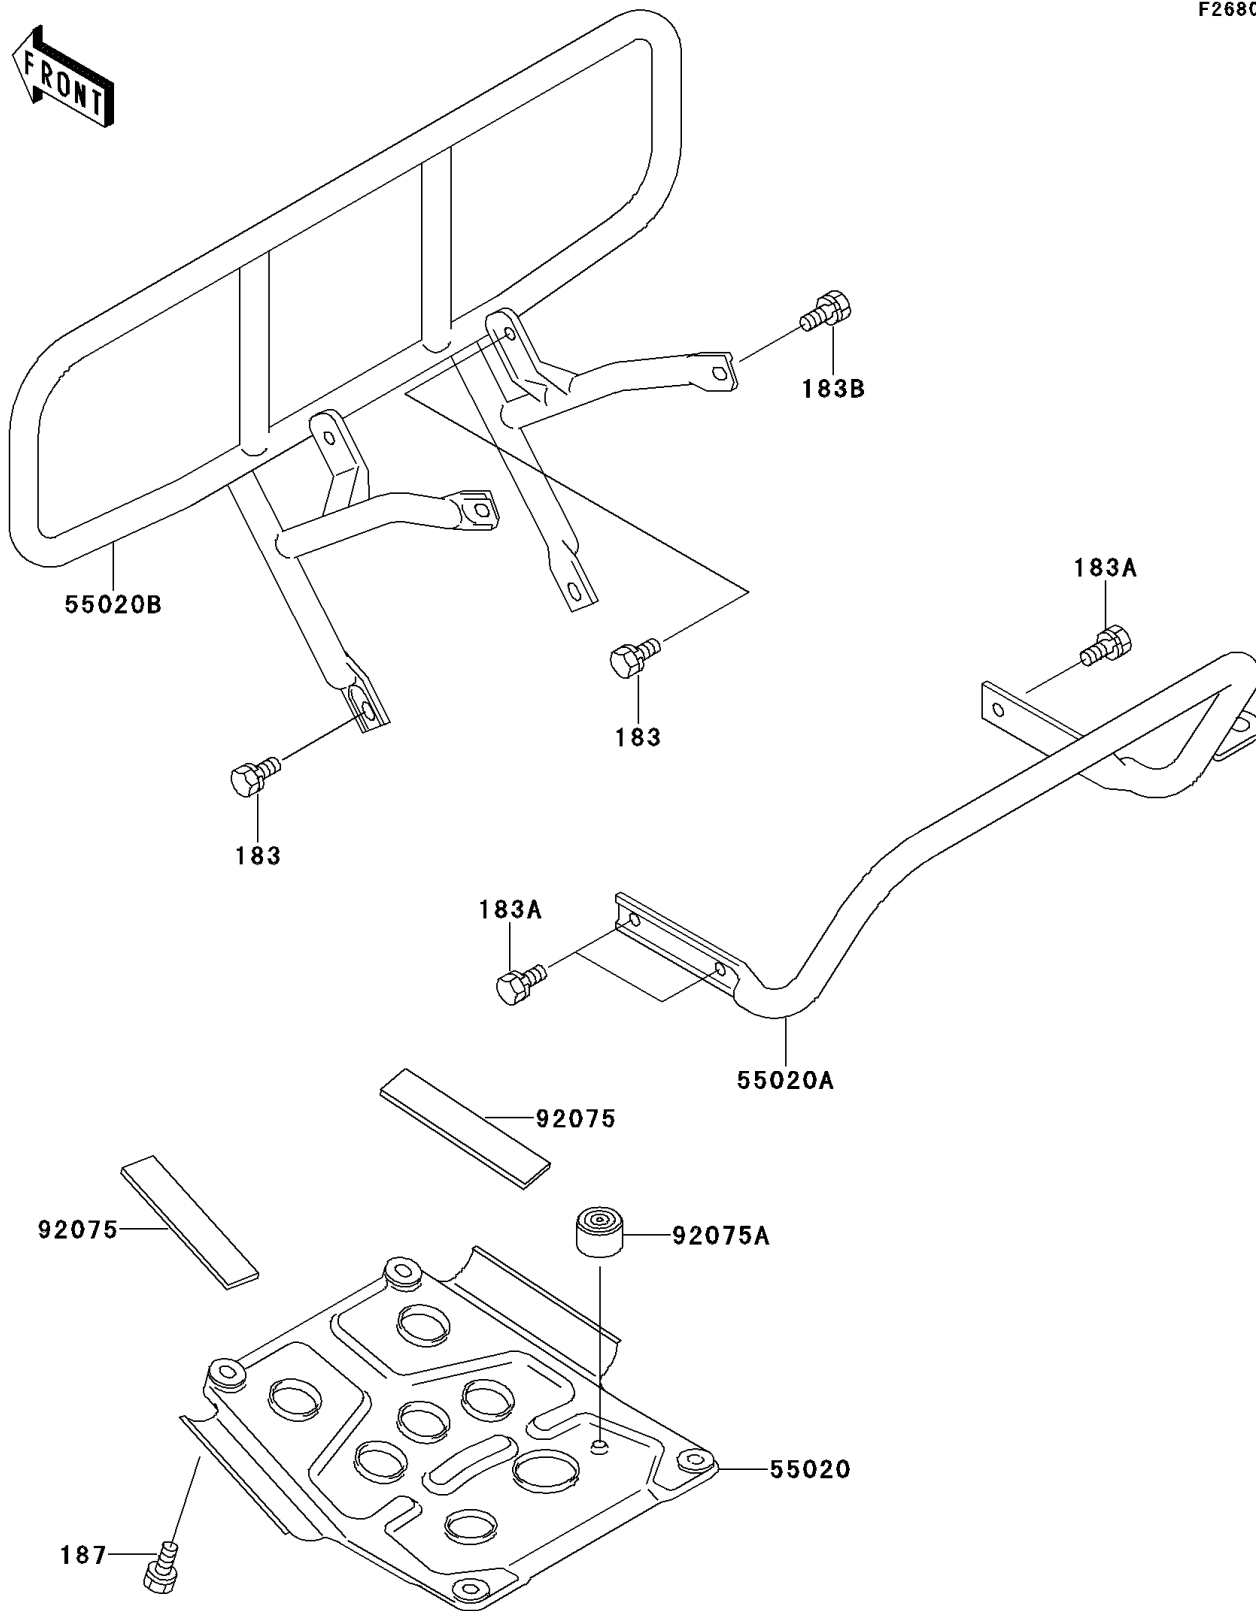

2002 Bayou® 220 PARTS DIAGRAM

Guard(s)

F2680

2002 Bayou® 220 PARTS LIST

Guard(s)

ITEM NAME	PART NUMBER	QUANTITY
BOLT-UPSET-WS-SMALL (Ref # 183)	183J0814	1
BOLT-UPSET-WS-SMALL (Ref # 183A)	183J0816	1
BOLT-UPSET-WS-SMALL (Ref # 183B)	183J0818	1
BOLT-UPSET-WSP (Ref # 187)	187D0614	1
GUARD,ENGINE (Ref # 55020)	55020-1271	1
GUARD,RR (Ref # 55020A)	55020-1273	1
GUARD,FR,S.GRAY (Ref # 55020B)	55020-1587-1U	1
DAMPER (Ref # 92075)	92075-1829	1
DAMPER (Ref # 92075A)	92075-1896	1