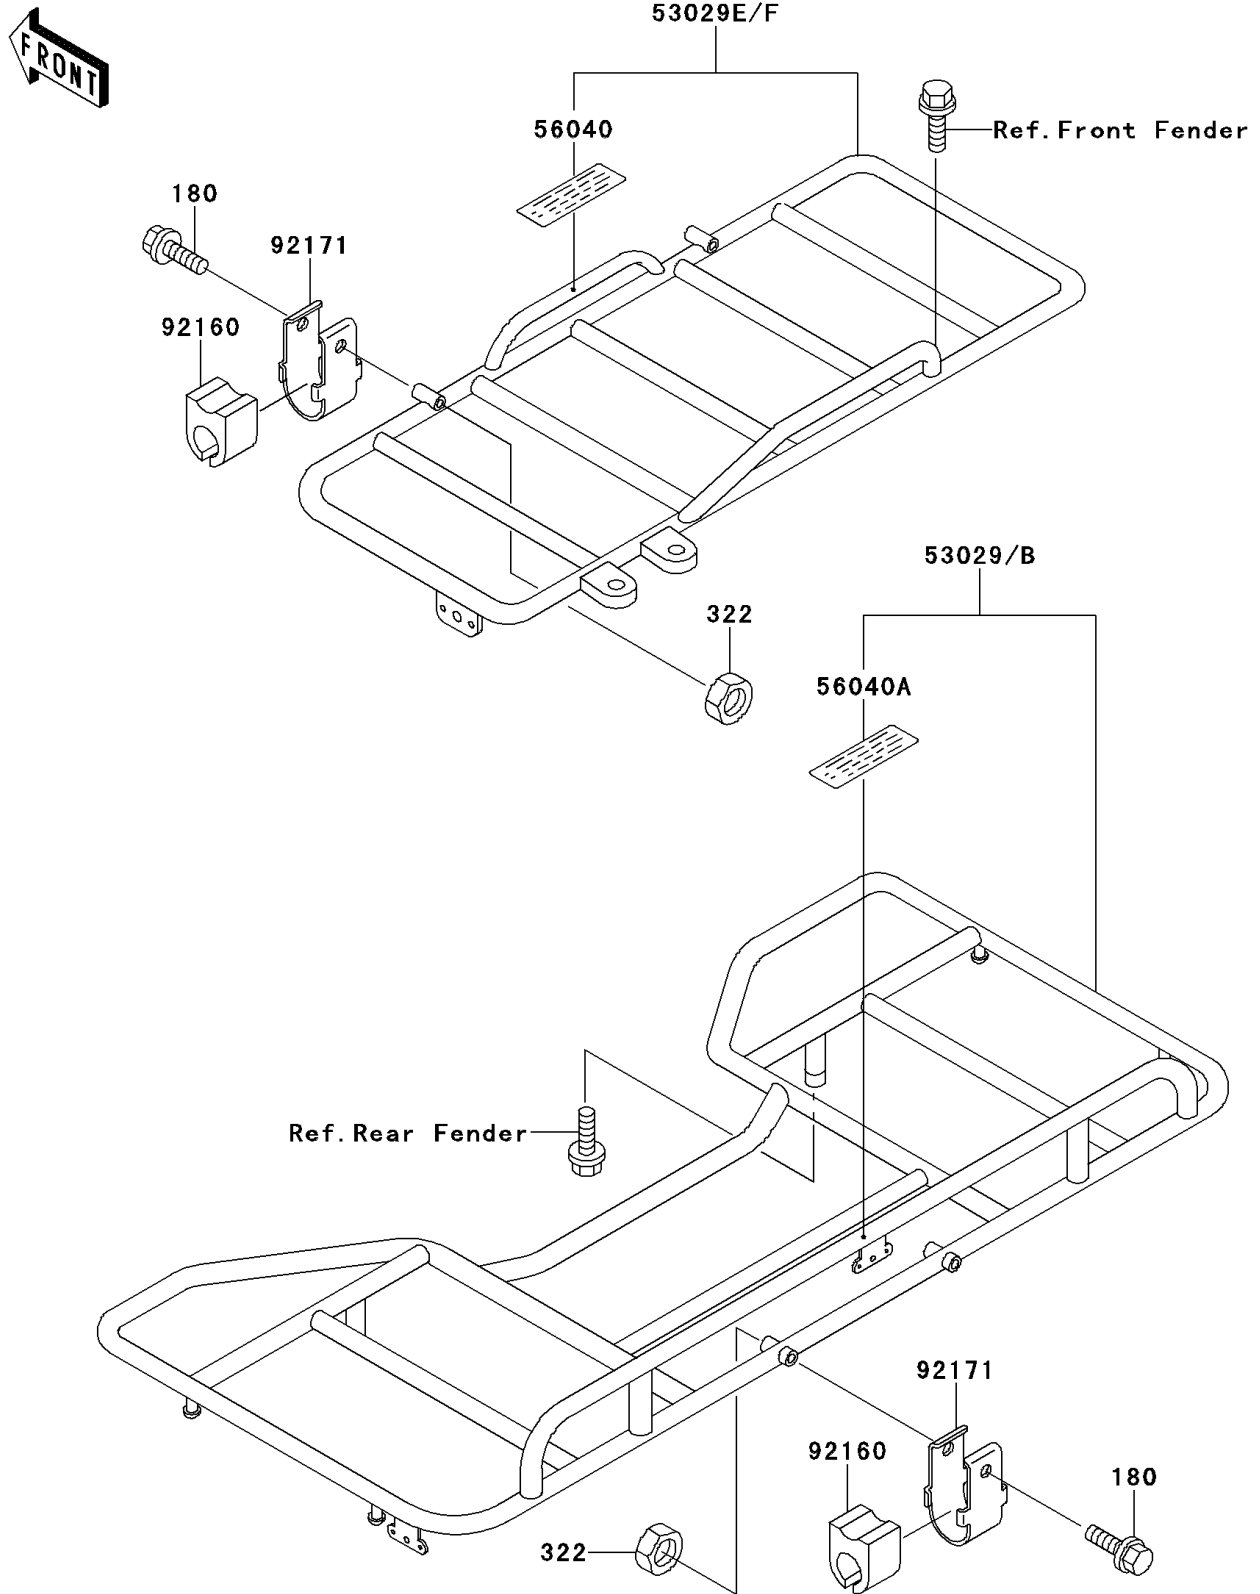

2002 Bayou® 220 PARTS DIAGRAM

Carrier(s)

F2520

2002 Bayou® 220 PARTS LIST

Carrier(s)

ITEM NAME	PART NUMBER	QUANTITY
BOLT-UPSET-WS (Ref # 180)	180J0640	1
NUT-CAP,6MM,BLACK (Ref # 322)	322C0600	1
LABEL-WARNING,MAXIMUM LOAD (Ref # 56040)	56040-1264	1
LABEL-WARNING,MAXIMUM LOAD (Ref # 56040A)	56040-1265	1
DAMPER (Ref # 92160)	92160-1112	1
CLAMP,CARRIER,GRAY (Ref # 92171)	92171-1112-1U	1
CARRIER,RR,S.GRAY (Ref # 53029)	53029-1178-1U	1
CARRIER,RR,S.GRAY (Ref # 53029B)	53029-1190-1U	1
CARRIER,FR,S.GRAY (Ref # 53029E)	53029-1215-1U	1
CARRIER,FR,S.GRAY (Ref # 53029F)	53029-1217-1U	1