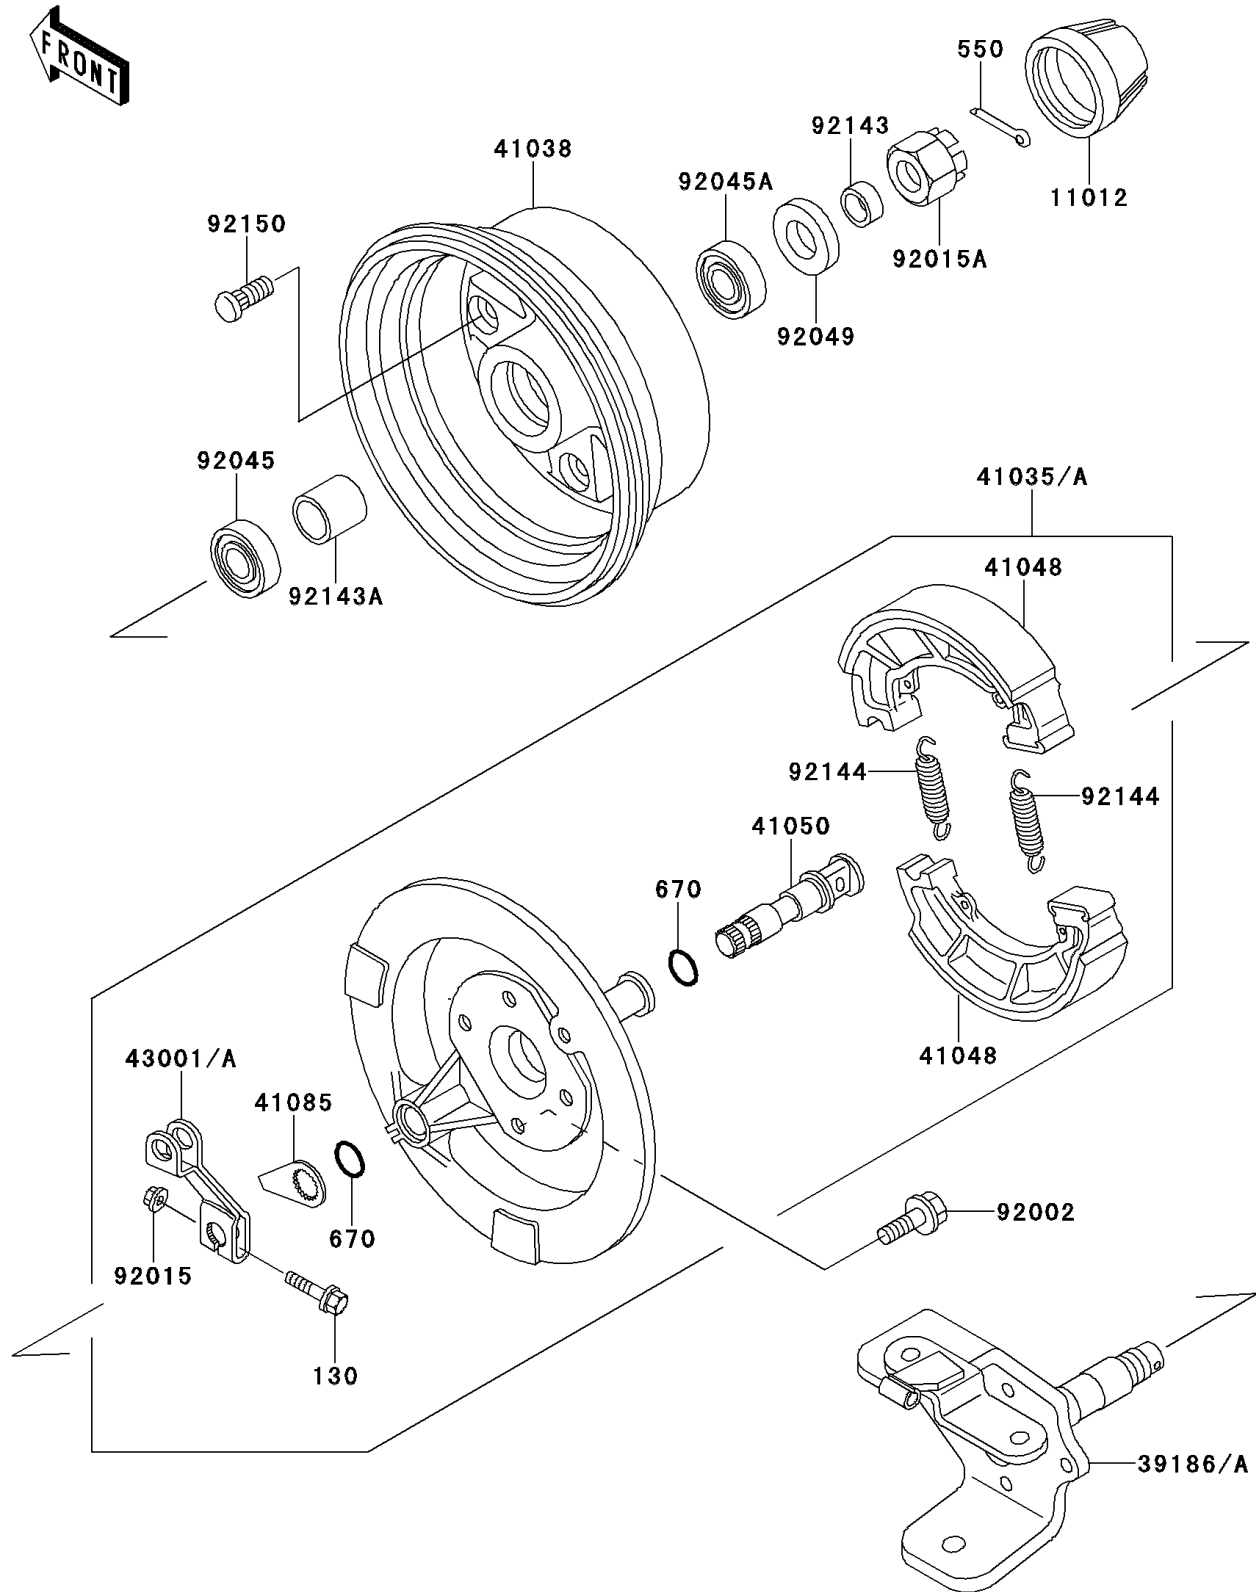

2002 Bayou® 220 PARTS DIAGRAM

Front Hub

F2230

2002 Bayou® 220 PARTS LIST

Front Hub

ITEM NAME	PART NUMBER	QUANTITY
BOLT-FLANGED,6X35 (Ref # 130)	130H0635	1
PIN-COTTER,4.0X30 (Ref # 550)	550D4030	1
O RING,15MM (Ref # 670)	670B2015	1
CAP,WHEEL (Ref # 11012)	11012-1969	1
KNUCKLE,LH (Ref # 39186)	39186-1077	1
KNUCKLE,RH (Ref # 39186A)	39186-1078	1
PANEL-ASSY-BRAKE,FR,LH (Ref # 41035)	41035-1302	1
PANEL-ASSY-BRAKE,FR,RH (Ref # 41035A)	41035-1303	1
DRUM,FRONT BRAKE (Ref # 41038)	41038-1327	1
SHOE-BRAKE (Ref # 41048)	41048-1068	1
CAM-BRAKE (Ref # 41050)	41050-1081	1
INDICATOR (Ref # 41085)	41085-1059	1
LEVER-BRAKE,LH (Ref # 43001)	43001-1228	1
LEVER-BRAKE,RH (Ref # 43001A)	43001-1229	1
BOLT,FLANGED,8X18 (Ref # 92002)	92002-1957	1
NUT,FLANGED,6MM,BLACK (Ref # 92015)	92015-1233	1
NUT,CASTLE,16MM (Ref # 92015A)	92015-1947	1
BEARING-BALL,60042RD (Ref # 92045)	92045-1198	1
BEARING-BALL,6203DDU2 AV2S (Ref # 92045A)	92045-1228	1
SEAL-OIL (Ref # 92049)	92049-1318	1
COLLAR,16X22X10.5 (Ref # 92143)	92143-1117	1
COLLAR,20X25.4X25 (Ref # 92143A)	92143-1118	1
SPRING,BRAKE SHOE (Ref # 92144)	92144-1225	1
BOLT (Ref # 92150)	92150-1289	1