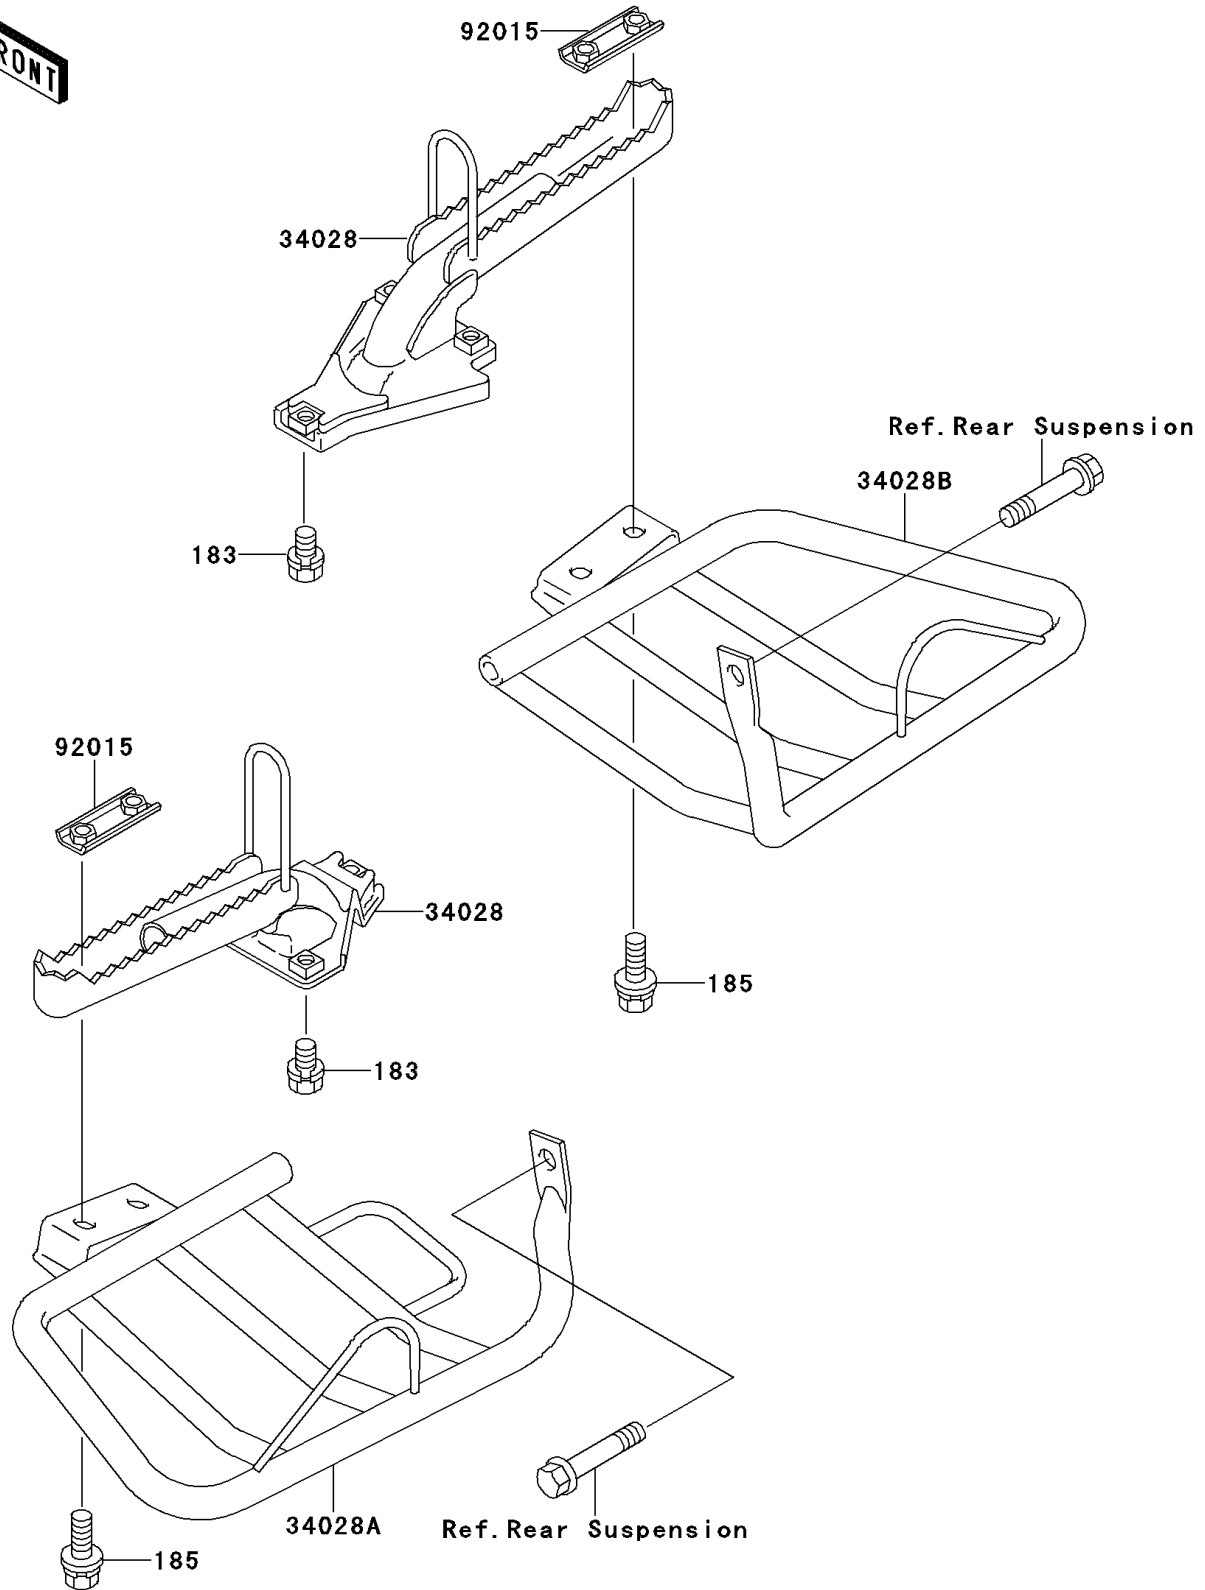

2002 Bayou® 220 PARTS DIAGRAM

Footrests

F2160

2002 Bayou® 220 PARTS LIST

Footrests

ITEM NAME	PART NUMBER	QUANTITY
BOLT-UPSET-WS-SMALL (Ref # 183)	183H0818	1
BOLT-UPSET-WSP-SMALL,8X20 (Ref # 185)	185J0820	1
STEP (Ref # 34028)	34028-1227	1
STEP,FOOT BOARD,LH (Ref # 34028A)	34028-1308	1
STEP,FOOT BOARD,RH (Ref # 34028B)	34028-1309	1
NUT (Ref # 92015)	92015-1732	1