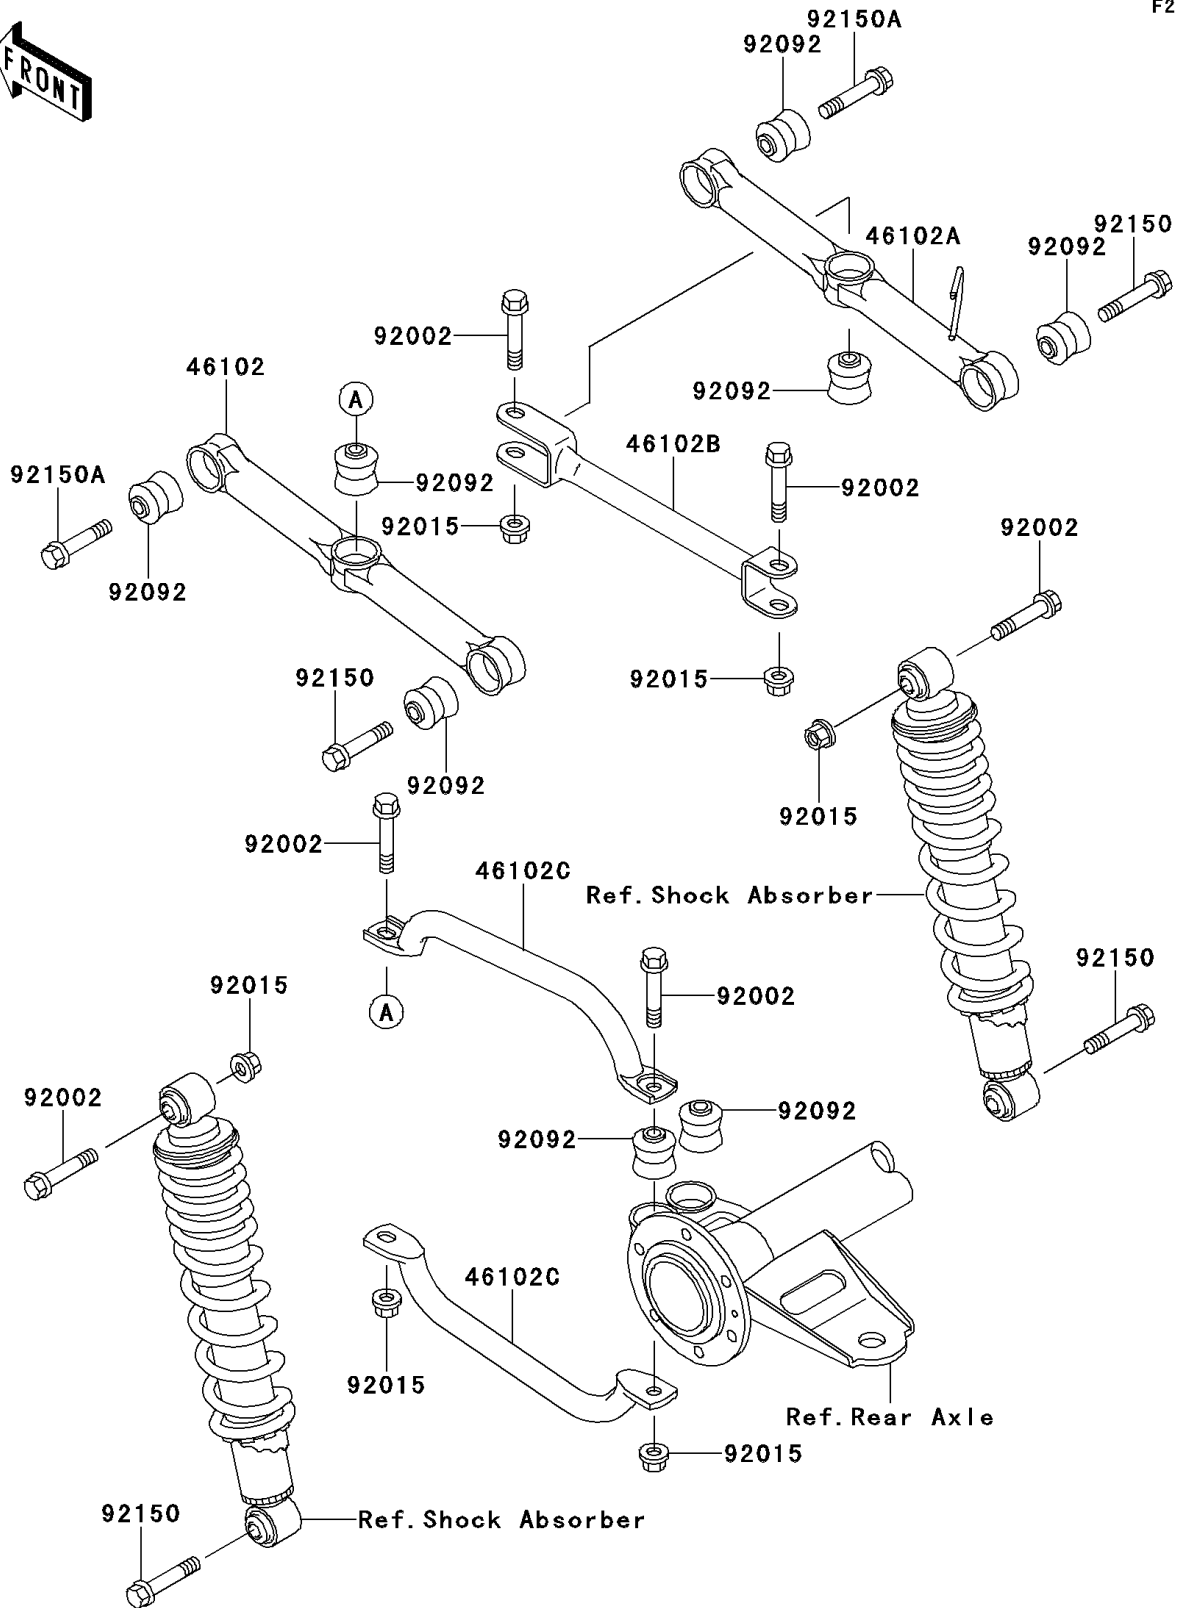

## 2002 Bayou® 220 PARTS DIAGRAM

Rear Suspension

F2153

## 2002 Bayou® 220 PARTS LIST

Rear Suspension

ITEM NAME	PART NUMBER	QUANTITY
ROD,SUSPENSION,RR,LH (Ref # 46102)	46102-1210	1
ROD,SUSPENSION,RR,RH (Ref # 46102A)	46102-1211	1
ROD,SUSPENSION,RIGHT CROSS (Ref # 46102B)	46102-1213	1
ROD,SUSPENSION,LEFT CROSS (Ref # 46102C)	46102-1330	1
BOLT,FLANGED,10X53.5 (Ref # 92002)	92002-1529	1
NUT,LOCK,10MM (Ref # 92015)	92015-1597	1
BUSHING-RUBBER (Ref # 92092)	92092-1064	1
BOLT,FLANGED,10X49 (Ref # 92150)	92150-1048	1
BOLT,FLANGED,10X52 (Ref # 92150A)	92150-1070	1