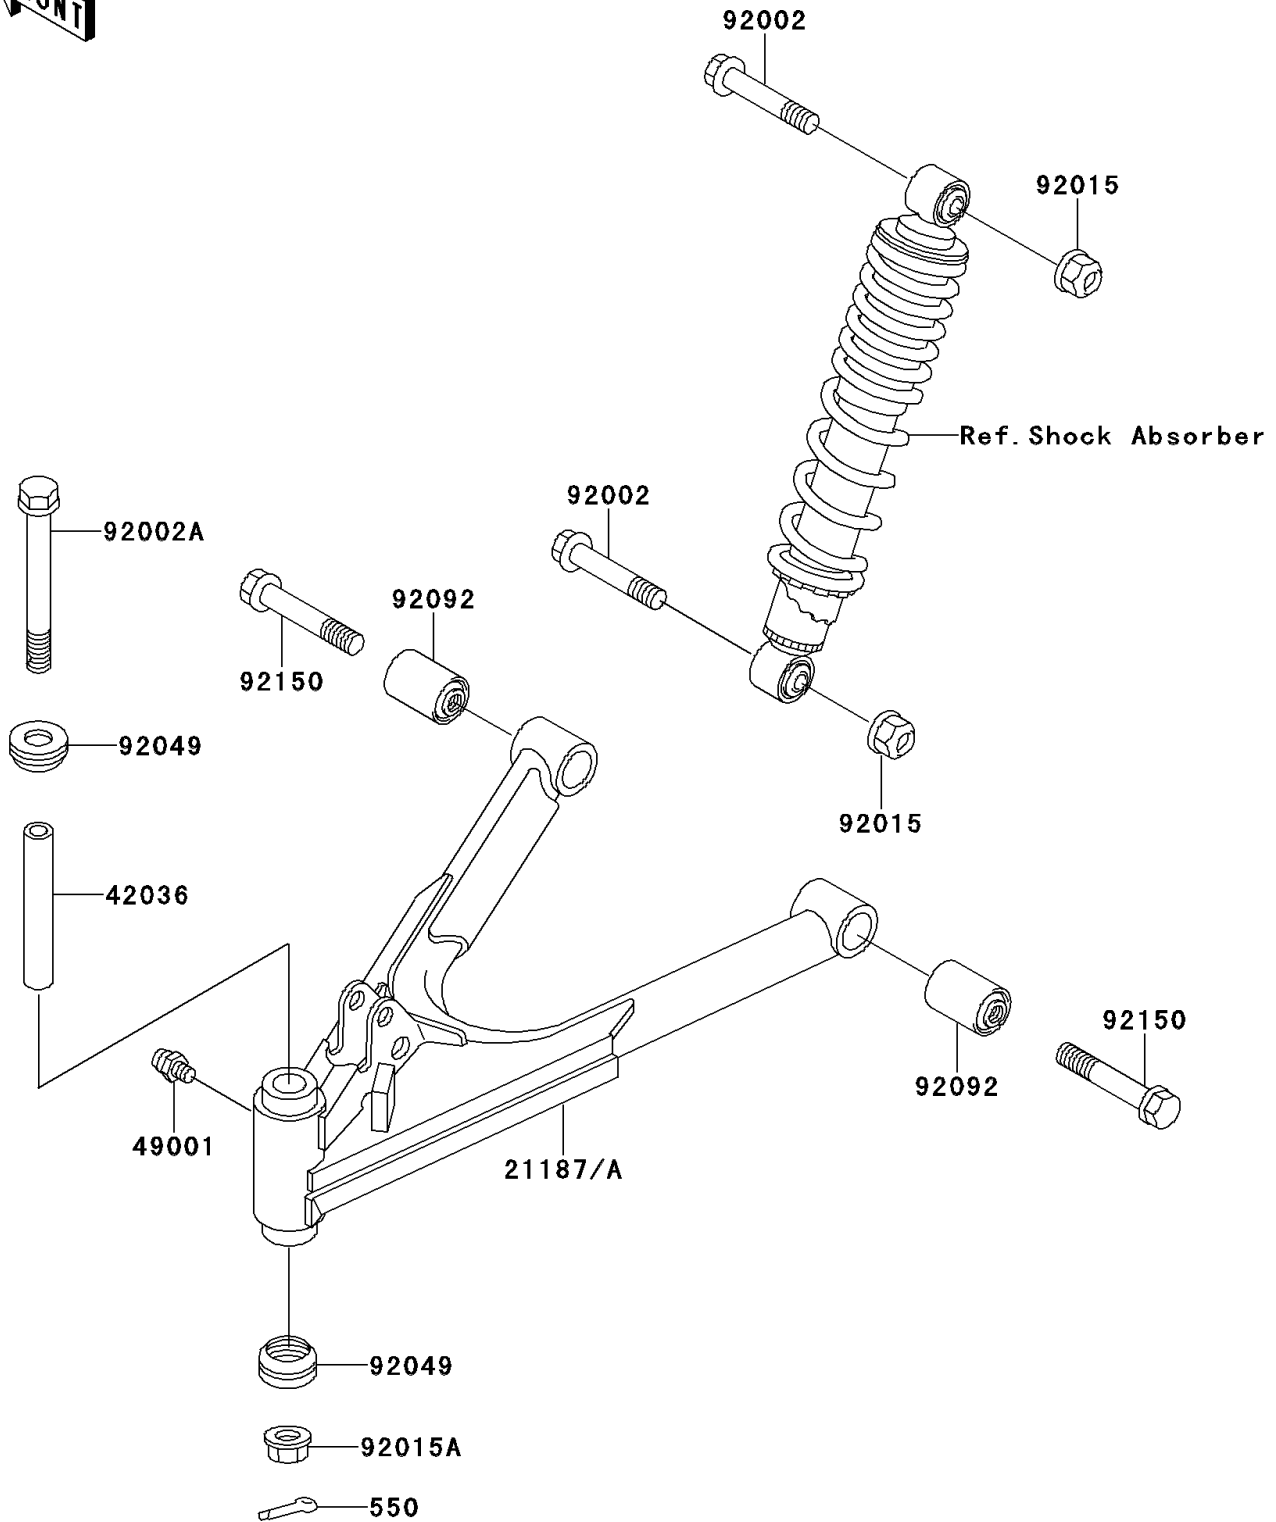

## 2002 Bayou® 220 PARTS DIAGRAM

Front Suspension

F2152

## 2002 Bayou® 220 PARTS LIST

Front Suspension

ITEM NAME	PART NUMBER	QUANTITY
PIN-COTTER,2.0X15 (Ref # 550)	550D2015	1
ARM-ASSY,SUSPENSION,FR,LH (Ref # 21187)	21187-1065	1
ARM-ASSY,SUSPENSION,FR,RH (Ref # 21187A)	21187-1066	1
SLEEVE,KNUCKLE,L=99.6 (Ref # 42036)	42036-1141	1
NIPPLE-GREASE (Ref # 49001)	49001-1051	1
BOLT,FLANGED,10X42 (Ref # 92002)	92002-1545	1
BOLT,FLANGED,10X142 (Ref # 92002A)	92002-1956	1
NUT,LOCK,10MM (Ref # 92015)	92015-1597	1
NUT,LOCK,FLANGED,10MM (Ref # 92015A)	92015-1717	1
SEAL-OIL (Ref # 92049)	92049-1285	1
BUSHING-RUBBER (Ref # 92092)	92092-005	1
BOLT,FLANGED,12X58 (Ref # 92150)	92150-1022	1