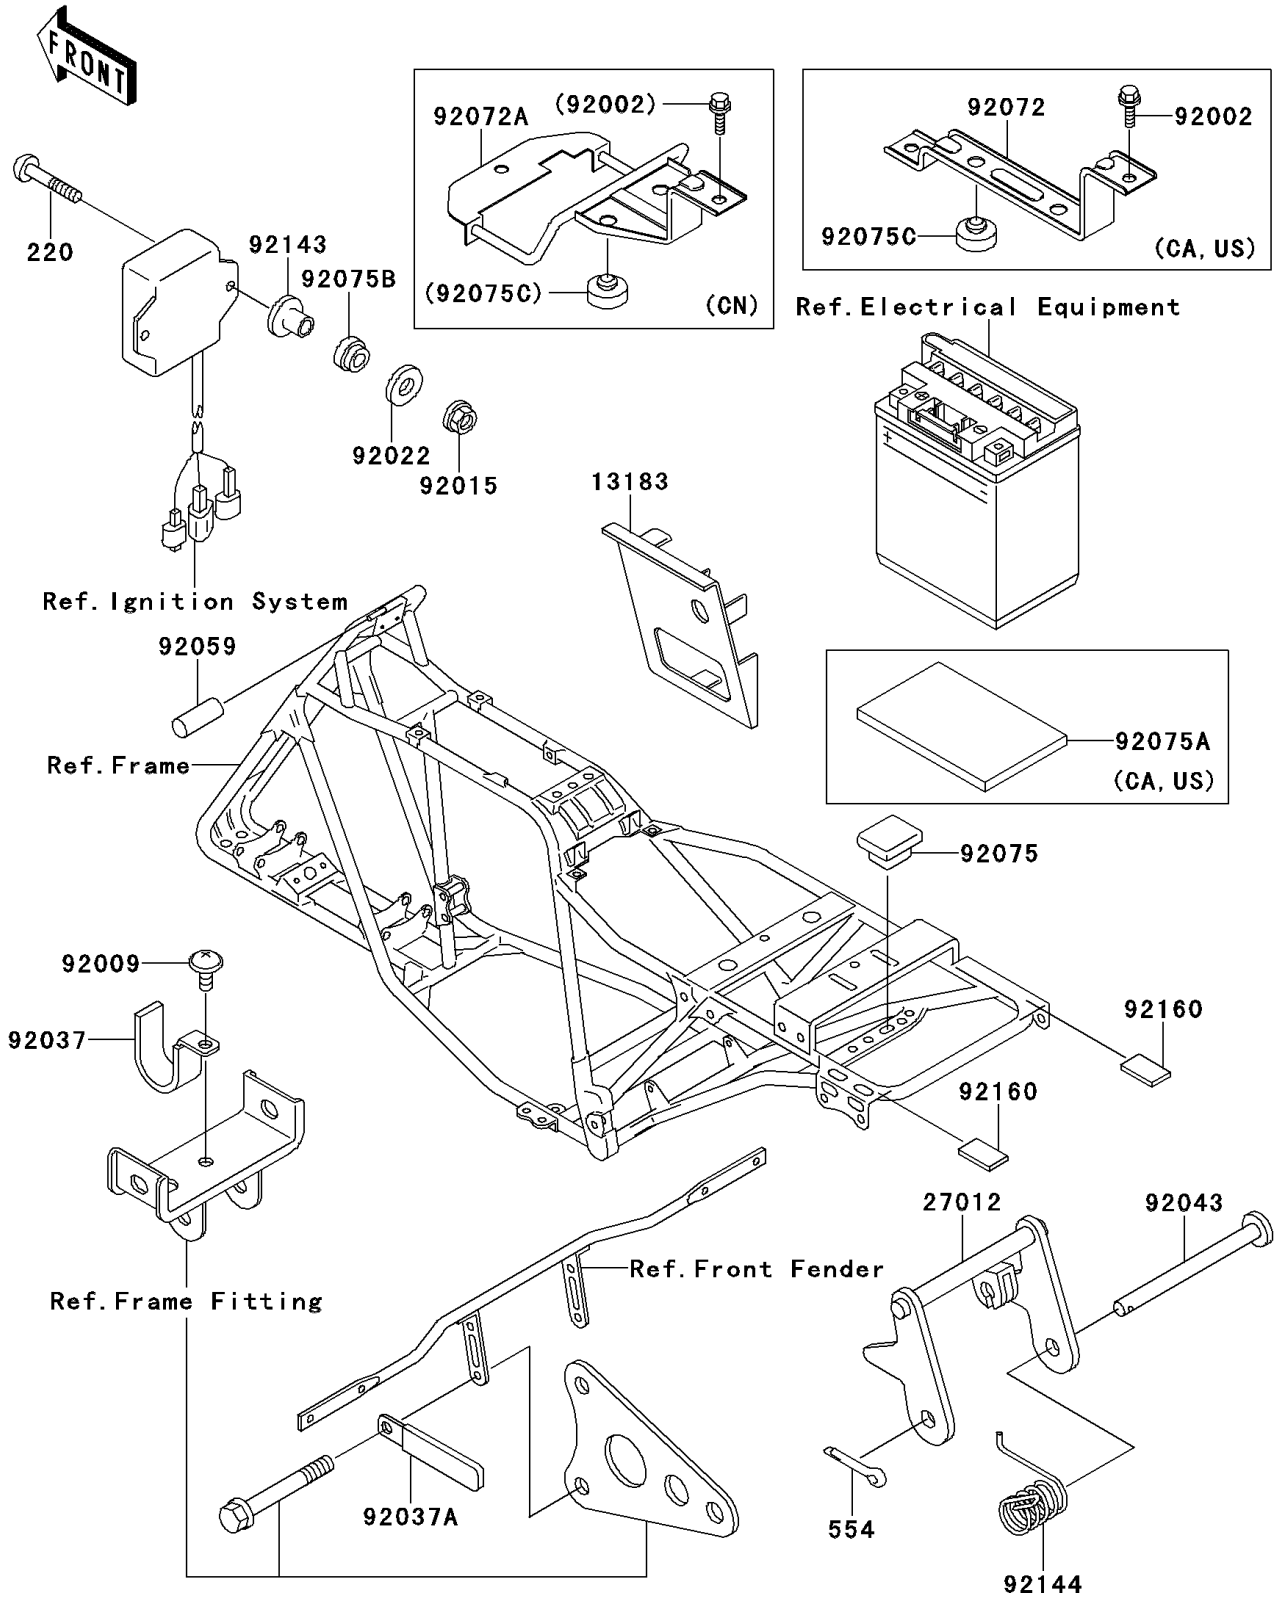

2002 Bayou® 220 PARTS DIAGRAM

Battery Case

F2132

2002 Bayou® 220 PARTS LIST

Battery Case

ITEM NAME	PART NUMBER	QUANTITY
SCREW-PAN-CROS,6X25 (Ref # 220)	220B0625	1
PIN-SNAP (Ref # 554)	554A0600	1
PLATE,ELECTRIC BASE (Ref # 13183)	13183-1134	1
HOOK,SEAT (Ref # 27012)	27012-1381	1
BOLT,6X14 (Ref # 92002)	92002-1351	1
SCREW,6X14 (Ref # 92009)	92009-1288	1
NUT,LOCK,FLANGED,6MM (Ref # 92015)	92015-1675	1
WASHER,7X18X1.2 (Ref # 92022)	92022-1545	1
CLAMP (Ref # 92037)	92037-1700	1
CLAMP (Ref # 92037A)	92037-1780	1
PIN,6X77 (Ref # 92043)	92043-1367	1
TUBE,3X8X40 (Ref # 92059)	92059-1901	1
DAMPER (Ref # 92075)	92075-099	1
DAMPER (Ref # 92075B)	92075-208	1
DAMPER (Ref # 92075C)	92075-281	1
COLLAR,L=9.6 (Ref # 92143)	92143-1016	1
SPRING,SEAT HOOK (Ref # 92144)	92144-1174	1
DAMPER (Ref # 92160)	92160-1102	1
BAND,BATTERY (Ref # 92072)	92072-1222	1
BAND,BATTERY (Ref # 92072A)	92072-1292	1
DAMPER,BATTERY (Ref # 92075A)	92075-1997	1