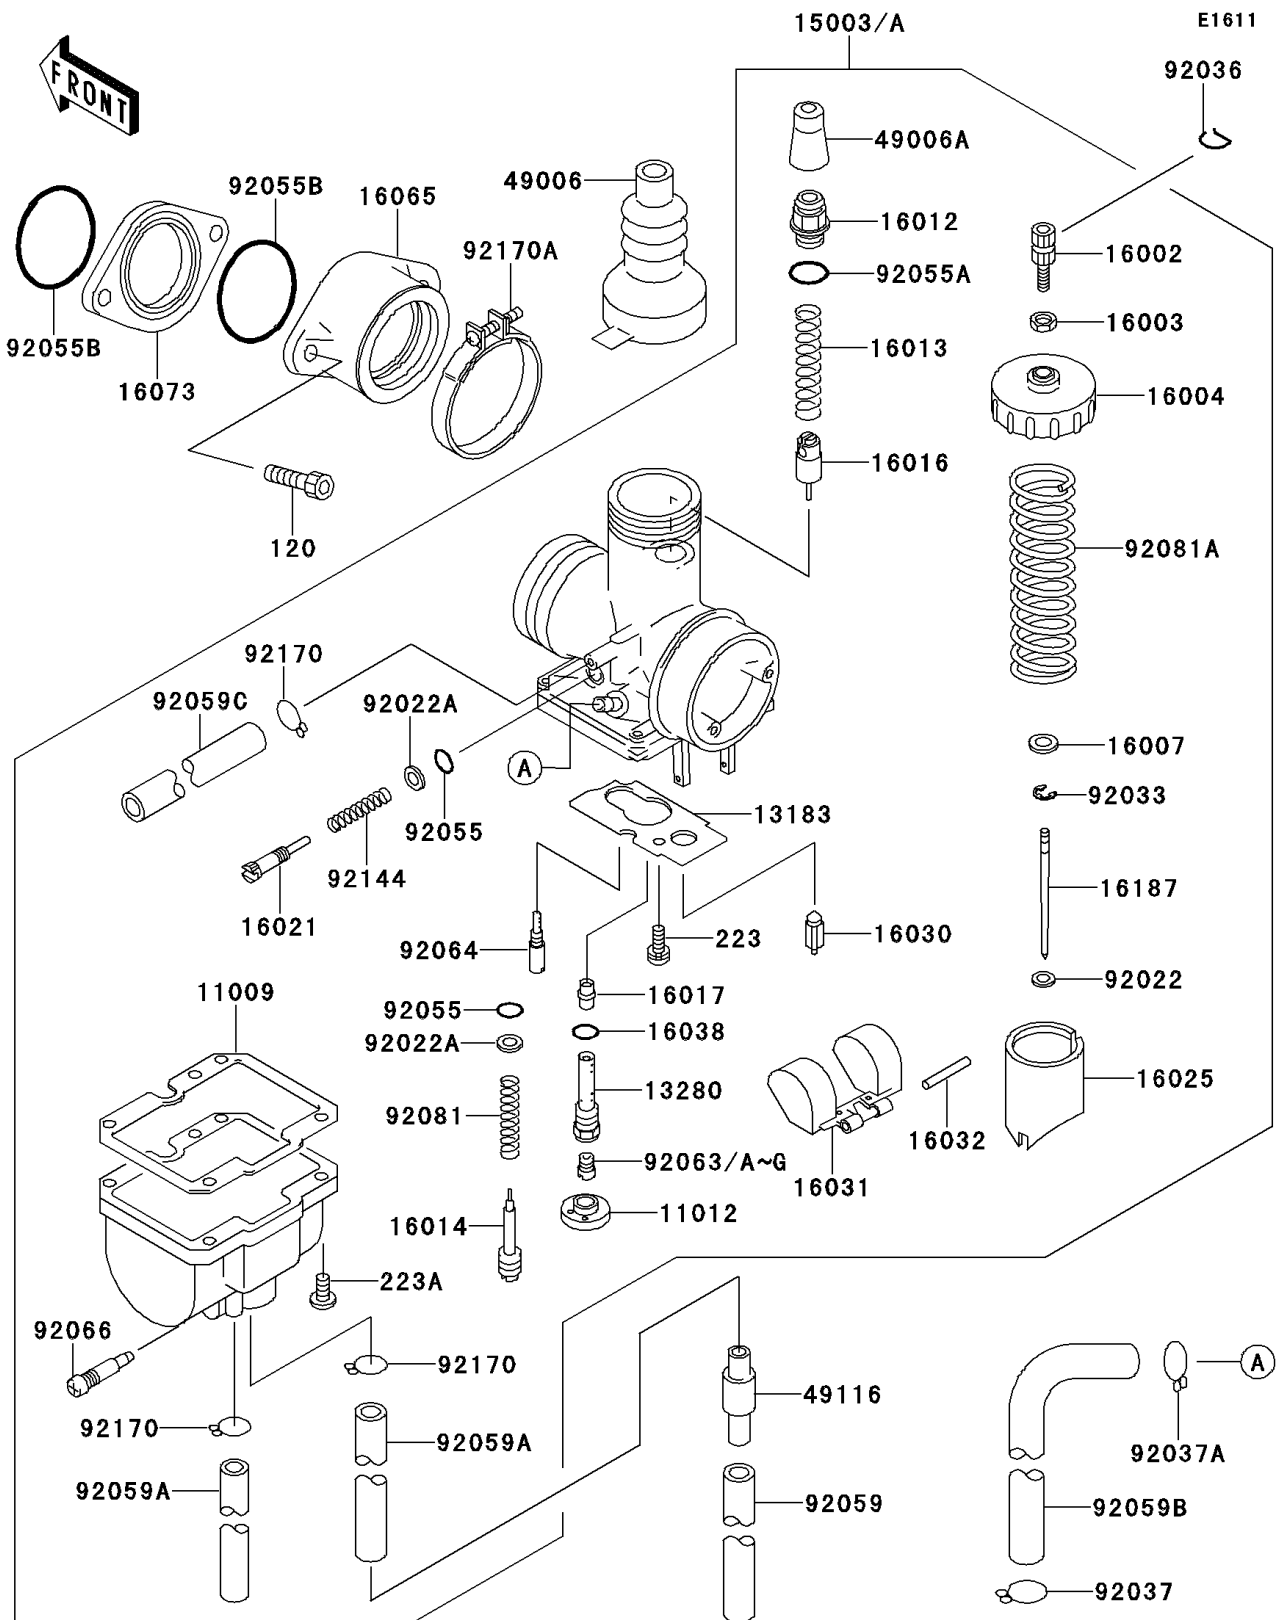

2002 Bayou® 220 PARTS DIAGRAM

Carburetor

2002 Bayou® 220 PARTS LIST

Carburetor

ITEM NAME	PART NUMBER	QUANTITY
GASKET,FLOAT CHAMBER (Ref # 11009)	11009-1676	1
CAP (Ref # 11012)	11012-1659	1
PLATE (Ref # 13183)	13183-1273	1
HOLDER,NEEDLE JET (Ref # 13280)	13280-1167	1
ADJUSTER-CABLE (Ref # 16002)	16002-011	1
NUT,ADJUST LOCK (Ref # 16003)	16003-006	1
CAP-CHAMBER,MIXING (Ref # 16004)	16004-1055	1
SEAT-SPRING,THROTTLE VALVE (Ref # 16007)	16007-1111	1
CAP-STARTER PLUNGER (Ref # 16012)	16012-1056	1
SPRING,STARTER PLUNGER (Ref # 16013)	16013-003	1
SCREW-PILOT AIR (Ref # 16014)	16014-1027	1
PLUNGER,STARTER (Ref # 16016)	16016-1074	1
JET-NEEDLE,0-6M (Ref # 16017)	16017-1408	1
SCREW-THROTTLE STOP (Ref # 16021)	16021-1126	1
VALVE-THROTTLE,CA3.0 (Ref # 16025)	16025-1150	1
VALVE-FLOAT,#1.5 (Ref # 16030)	16030-1066	1
FLOAT (Ref # 16031)	16031-1055	1
PIN,FLOAT (Ref # 16032)	16032-003	1
GASKET,"O"RING (Ref # 16038)	16038-016	1
HOLDER-CARBURETOR (Ref # 16065)	16065-1157	1
INSULATOR (Ref # 16073)	16073-1053	1
NEEDLE-JET,5GN64 (Ref # 16187)	16187-1115	1
BOOT (Ref # 49006)	49006-1230	1
BOOT,STARTER PLUNGER (Ref # 49006A)	49006-1235	1
VALVE-ASSY (Ref # 49116)	49116-1126	1
WASHER,THROTTLE VALVE (Ref # 92022)	92022-1024	1
WASHER,ADJUST SCREW (Ref # 92022A)	92022-1187	1
RING-SNAP (Ref # 92033)	92033-1290	1
RING-SNAP (Ref # 92036)	92036-018	1