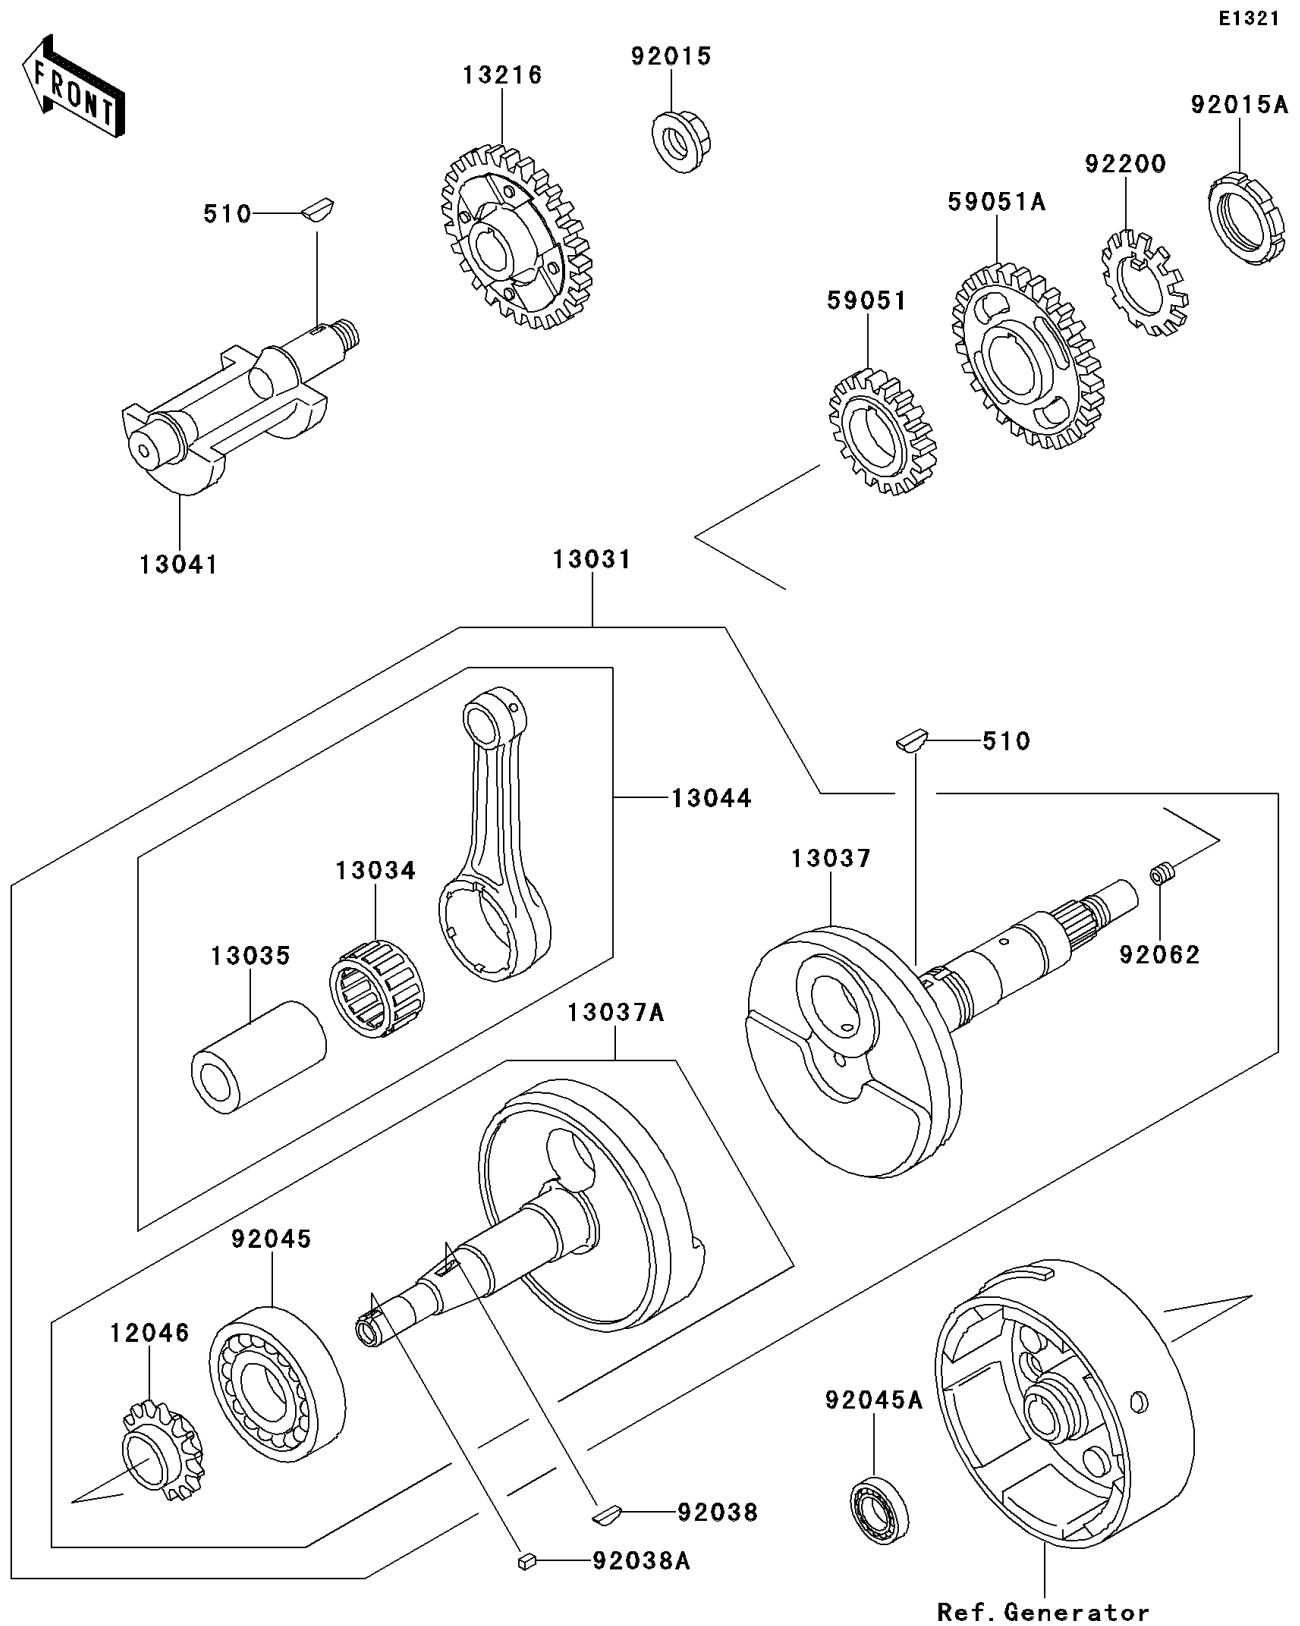

## 2002 Bayou® 220 PARTS DIAGRAM

Crankshaft

## 2002 Bayou® 220 PARTS LIST

Crankshaft

ITEM NAME	PART NUMBER	QUANTITY
KEY-WOODRUFF (Ref # 510)	510A5100	1
SPROCKET,CAM CHAIN,19T (Ref # 12046)	12046-1152	1
CRANKSHAFT-COMP (Ref # 13031)	13031-1373	1
BEARING-BIG END (Ref # 13034)	13034-1098	1
PIN-CRANK (Ref # 13035)	13035-1063	1
CRANKSHAFT,RH (Ref # 13037)	13037-1478	1
CRANKSHAFT,LH (Ref # 13037A)	13037-5085	1
BALANCER (Ref # 13041)	13041-1127	1
SET-CONNECTING ROD (Ref # 13044)	13044-5086	1
GEAR-COMP,BALANCER (Ref # 13216)	13216-1184	1
GEAR,OIL PUMP,30T (Ref # 59051)	59051-1187	1
GEAR-SPUR,39T (Ref # 59051A)	59051-1188	1
NUT,16MM (Ref # 92015)	92015-1465	1
NUT,PUMP GEAR,30MM (Ref # 92015A)	92015-1511	1
KEY,WOODRUFF (Ref # 92038)	92038-001	1
KEY,SUNK (Ref # 92038A)	92038-1051	1
BEARING-BALL (Ref # 92045)	92045-1172	1
BEARING-BALL,6903C3 (Ref # 92045A)	92045-1266	1
NOZZLE,8X8,SILVER (Ref # 92062)	92062-1082	1
WASHER,PUMP GEAR (Ref # 92200)	92200-1203	1