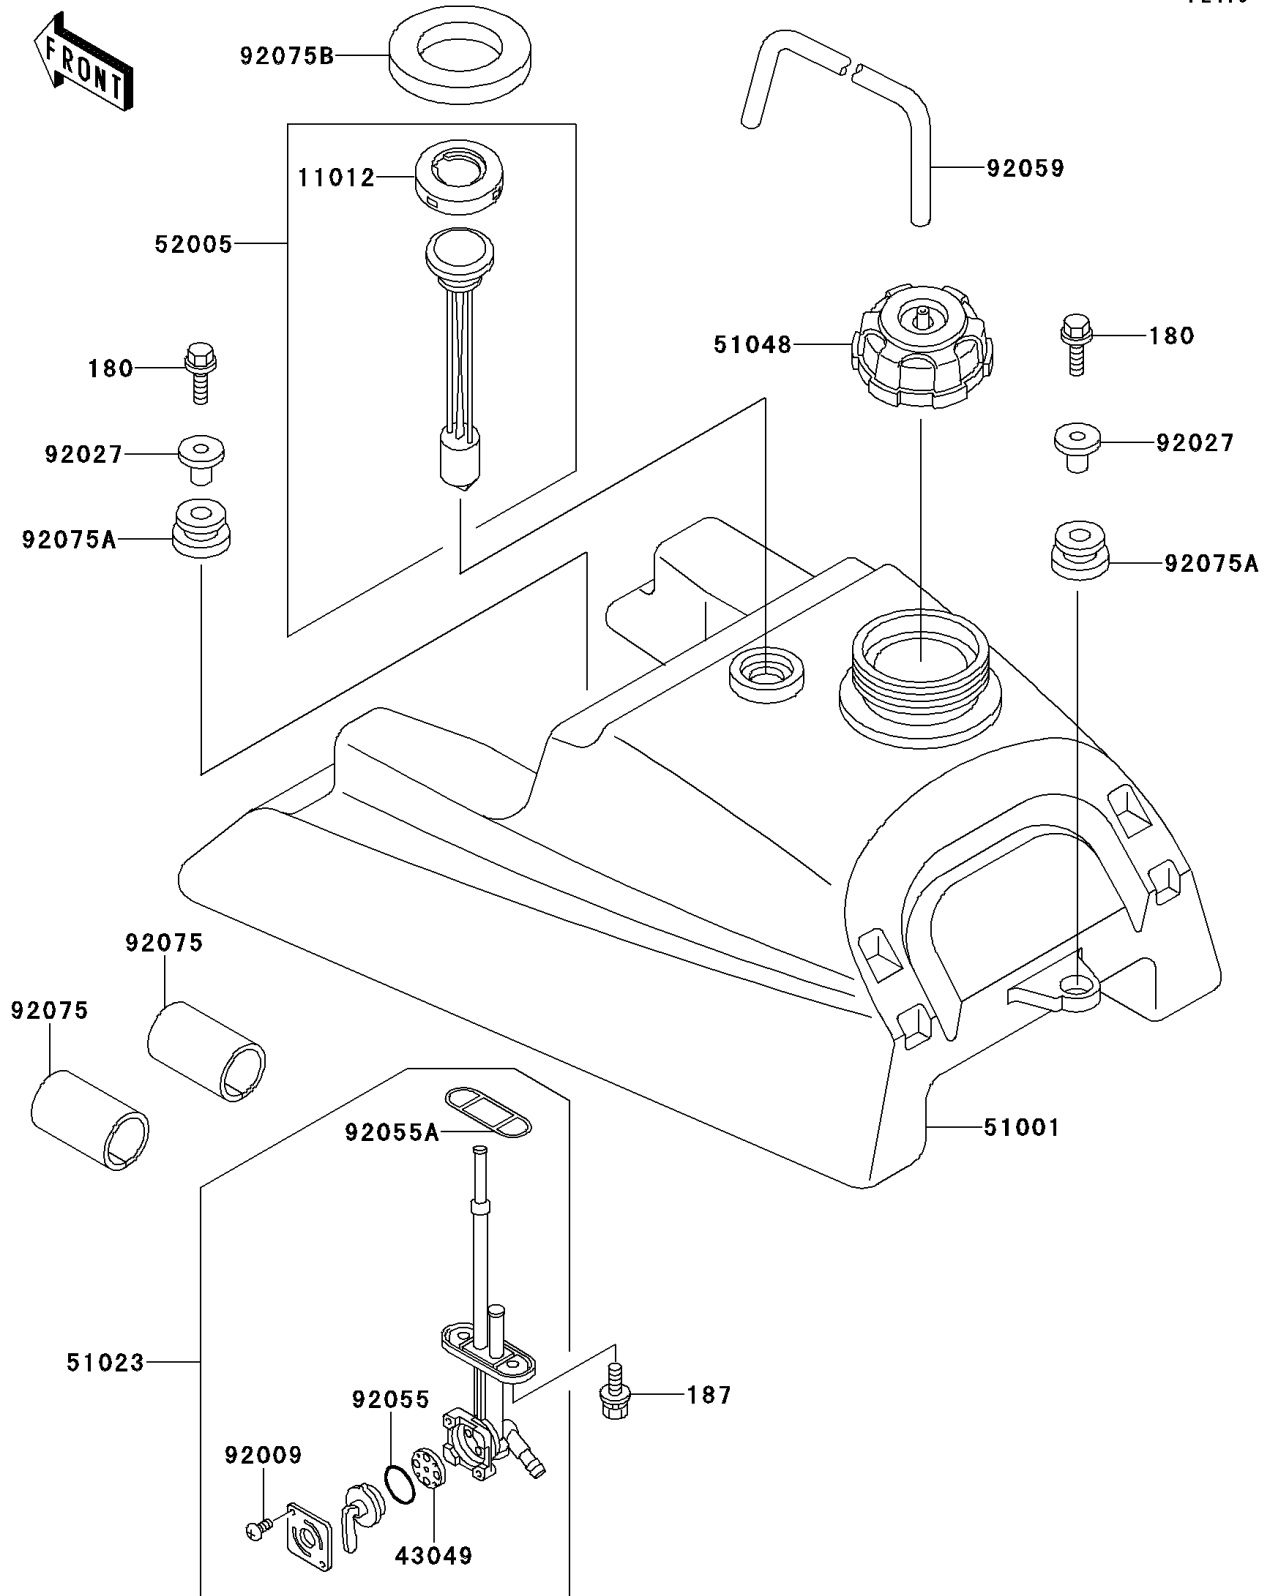

## 1992 Bayou® 220 PARTS DIAGRAM

Fuel Tank

F2410

## 1992 Bayou® 220 PARTS LIST

Fuel Tank

ITEM NAME	PART NUMBER	QUANTITY
BOLT-UPSET-WS,6X25 (Ref # 180)	180D0625	1
BOLT-UPSET-WSP (Ref # 187)	187B0614	1
CAP,FUEL GAUGE (Ref # 11012)	11012-1627	1
PACKING,FUEL TAP LEVER (Ref # 43049)	43049-1017	1
TANK-COMP-FUEL (Ref # 51001)	51001-1272	1
TAP-ASSY,FUEL (Ref # 51023)	51023-1141	1
CAP-ASSY-TANK,FUEL (Ref # 51048)	51048-1090	1
GAUGE,FUEL (Ref # 52005)	52005-1086	1
SCREW,3X5 (Ref # 92009)	92009-1123	1
COLLAR,L=16.1 (Ref # 92027)	92027-1847	1
RING-O,FUEL TAP LEVER (Ref # 92055)	92055-1111	1
RING-O,FUEL TAP PACKING (Ref # 92055A)	92055-1348	1
TUBE,5X9.4X250 (Ref # 92059)	92059-1967	1
DAMPER,FUEL TANK,FR,UNDER (Ref # 92075)	92075-1369	1
DAMPER (Ref # 92075A)	92075-1787	1
DAMPER,42.5X70X8.5 (Ref # 92075B)	92075-1988	1