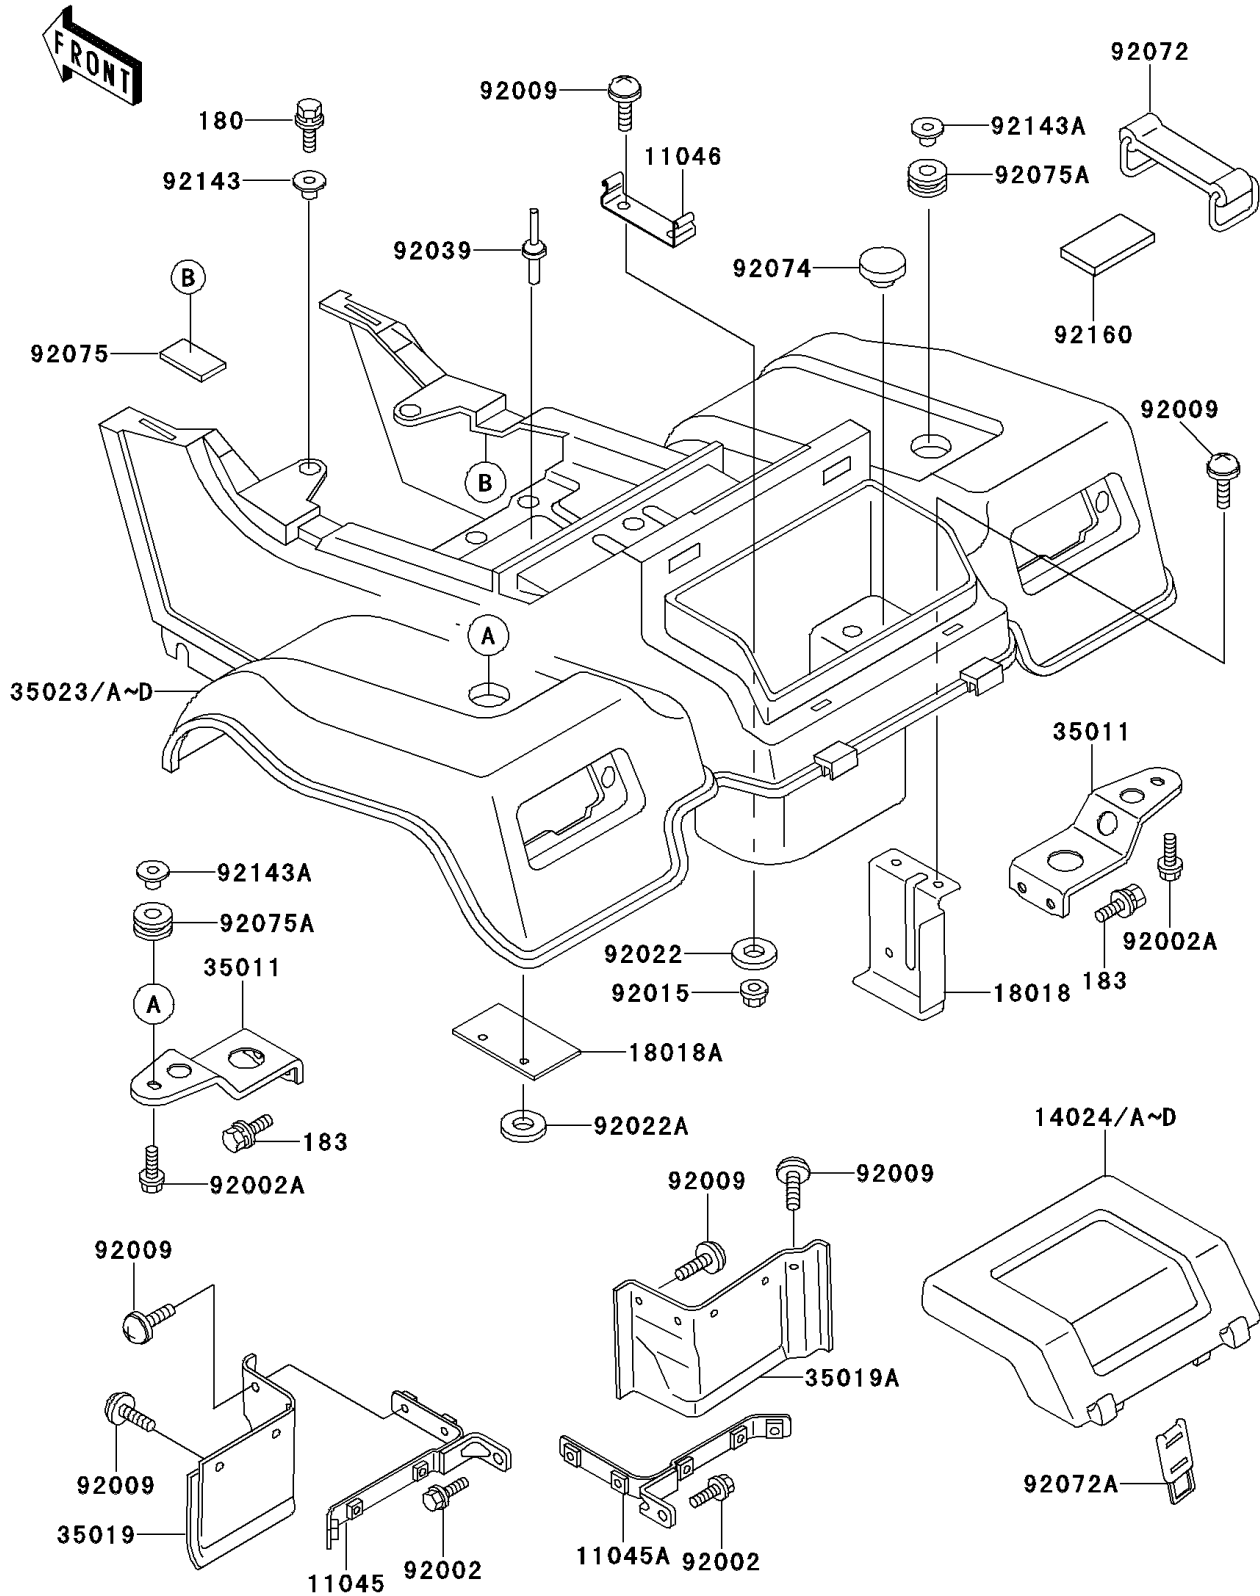

1992 Bayou® 220 PARTS DIAGRAM

Rear Fender(s)

F2172

1992 Bayou® 220 PARTS LIST

Rear Fender(s)

ITEM NAME	PART NUMBER	QUANTITY
BOLT-UPSET-WS (Ref # 180)	180D0618	1
BOLT-UPSET-WS-SMALL (Ref # 183)	183J0814	1
BRACKET,REAR FLAP,LH (Ref # 11045)	11045-1731	1
BRACKET,REAR FLAP,RH (Ref # 11045A)	11045-1732	1
BRACKET,TOOL BAND (Ref # 11046)	11046-1451	1
COVER,REAR FENDER,RR,M.B.GRAY (Ref # 14024A)	14024-1477-RF	1
COVER,REAR FENDER,BLACK (Ref # 14024C)	14024-1477-6D	1
PLATE-HEAT GUARD (Ref # 18018)	18018-1075	1
PLATE-HEAT GUARD (Ref # 18018A)	18018-1079	1
STAY,REAR FENDER (Ref # 35011)	35011-1363	1
FLAP,RR,LH (Ref # 35019)	35019-1253	1
FLAP,RR,RH (Ref # 35019A)	35019-1254	1
FENDER-REAR,M.B.GRAY (Ref # 35023A)	35023-1196-RF	1
FENDER-REAR,BLACK (Ref # 35023C)	35023-1196-6D	1
BOLT,6X14 (Ref # 92002)	92002-1351	1
BOLT,FLANGED,8X25 (Ref # 92002A)	92002-1591	1
SCREW,6X14 (Ref # 92009)	92009-1288	1
NUT,FLANGED,6MM,BLACK (Ref # 92015)	92015-1233	1
WASHER,6.5X20X1.6 (Ref # 92022)	92022-1804	1
WASHER (Ref # 92022A)	92022-4017	1
RIVET,POP (Ref # 92039)	92039-4006	1
BAND (Ref # 92072)	92072-1085	1
BAND (Ref # 92072A)	92072-1227	1
PLUG,11X3.2 (Ref # 92074)	92074-038	1
DAMPER (Ref # 92075)	92075-1830	1
DAMPER (Ref # 92075A)	92075-1898	1
COLLAR,L=6.5 (Ref # 92143)	92143-1025	1
COLLAR,MUFFLER FITTING (Ref # 92143A)	92143-1069	1
DAMPER,TOOL KIT (Ref # 92160)	92160-1076	1