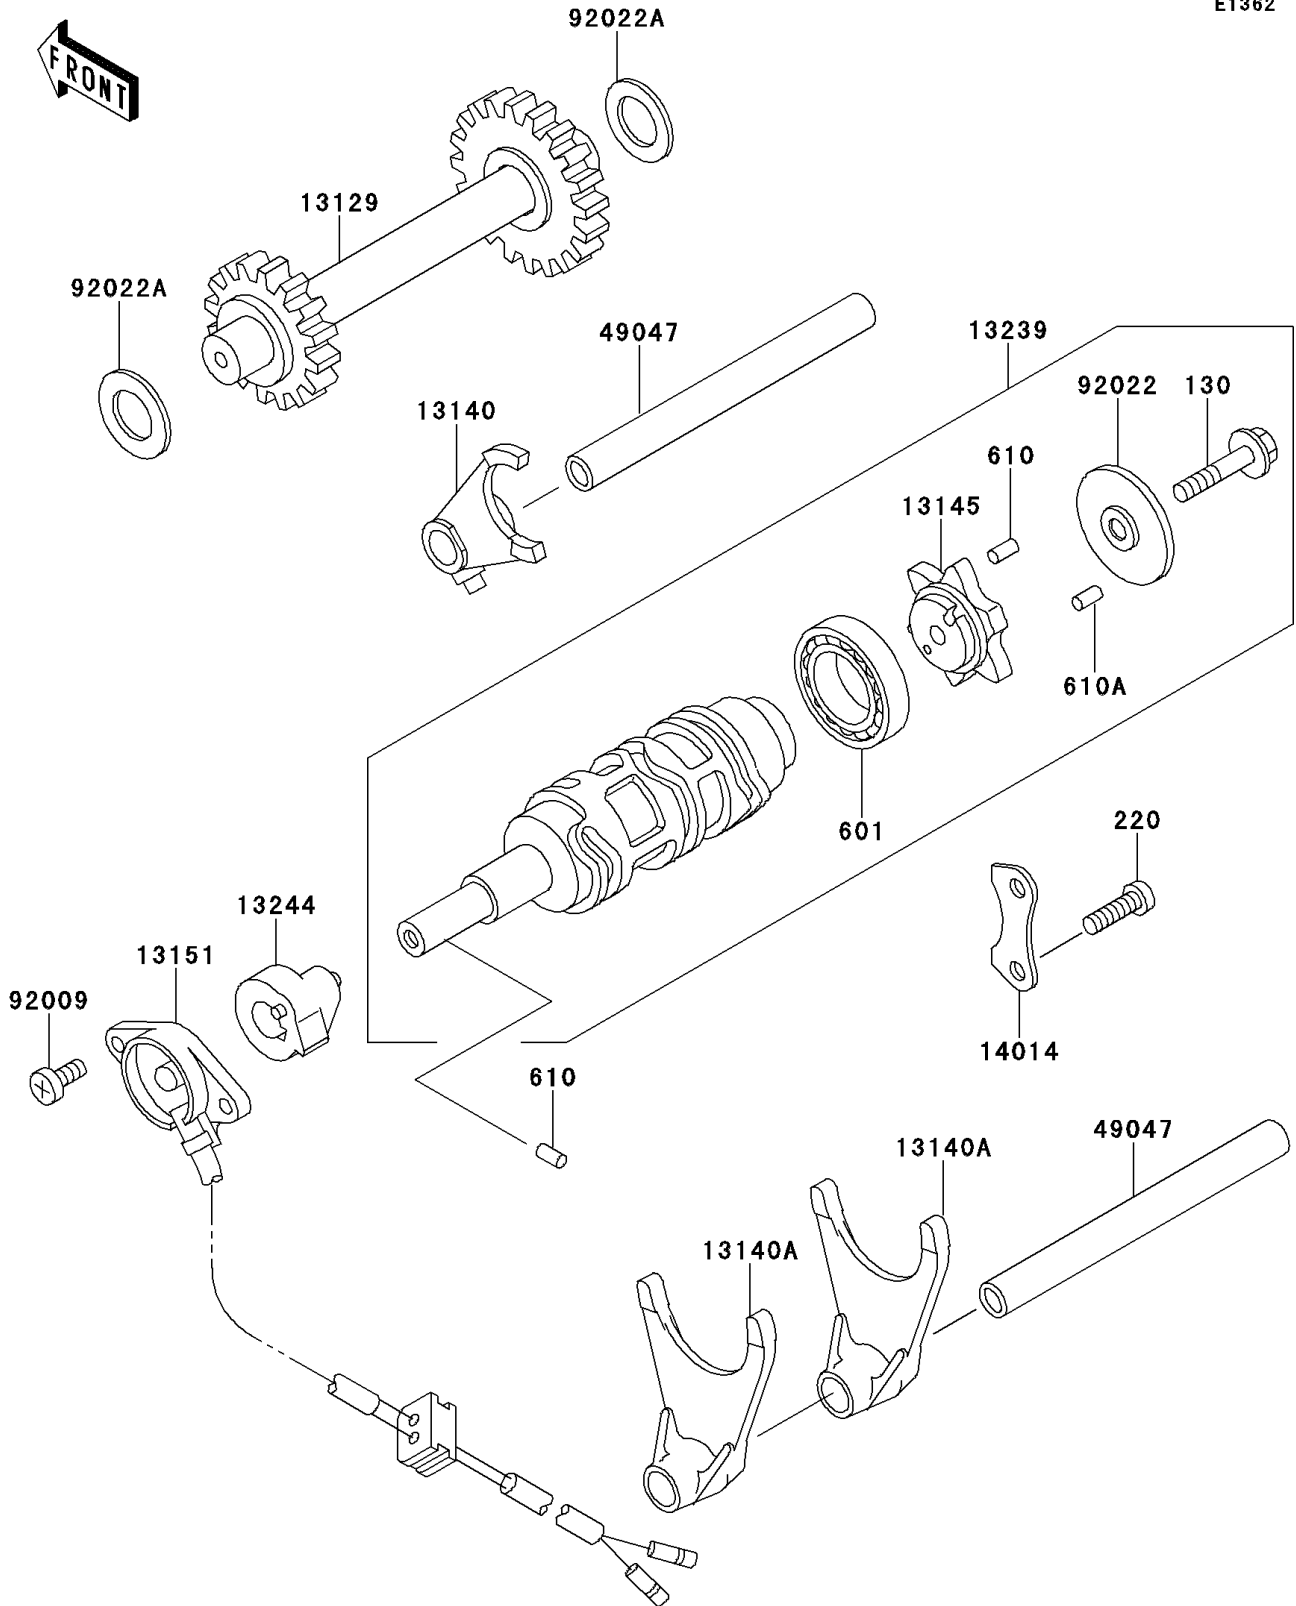

1992 Bayou® 220 PARTS DIAGRAM

Gear Change Drum/Shift Fork(s)

E1362

1992 Bayou® 220 PARTS LIST

Gear Change Drum/Shift Fork(s)

ITEM NAME	PART NUMBER	QUANTITY
BOLT-FLANGED,6X35 (Ref # 130)	130G0635	1
SCREW-PAN-CROS,6X14 (Ref # 220)	220B0614	1
BEARING-BALL (Ref # 601)	601A6005	1
ROLLER,4X6 (Ref # 610)	610A0406	1
ROLLER,4X12 (Ref # 610A)	610A0412	1
GEAR,REVERSE,22T&27T (Ref # 13129)	13129-1870	1
FORK-SHIFT (Ref # 13140)	13140-1161	1
FORK-SHIFT (Ref # 13140A)	13140-1162	1
CAM-CHANGE DRUM (Ref # 13145)	13145-1064	1
SWITCH-COMP,NEUTRAL (Ref # 13151)	13151-1067	1
DRUM-ASSY-CHANGE (Ref # 13239)	13239-1145	1
STOPPER-ASSY,REVERSE (Ref # 13244)	13244-1055	1
PLATE-POSITION (Ref # 14014)	14014-1087	1
ROD-SHIFT (Ref # 49047)	49047-1073	1
SCREW,5X14 (Ref # 92009)	92009-1341	1
WASHER,CHANGE DRUM (Ref # 92022)	92022-1886	1
WASHER,15.3X25X1 (Ref # 92022A)	92022-279	1