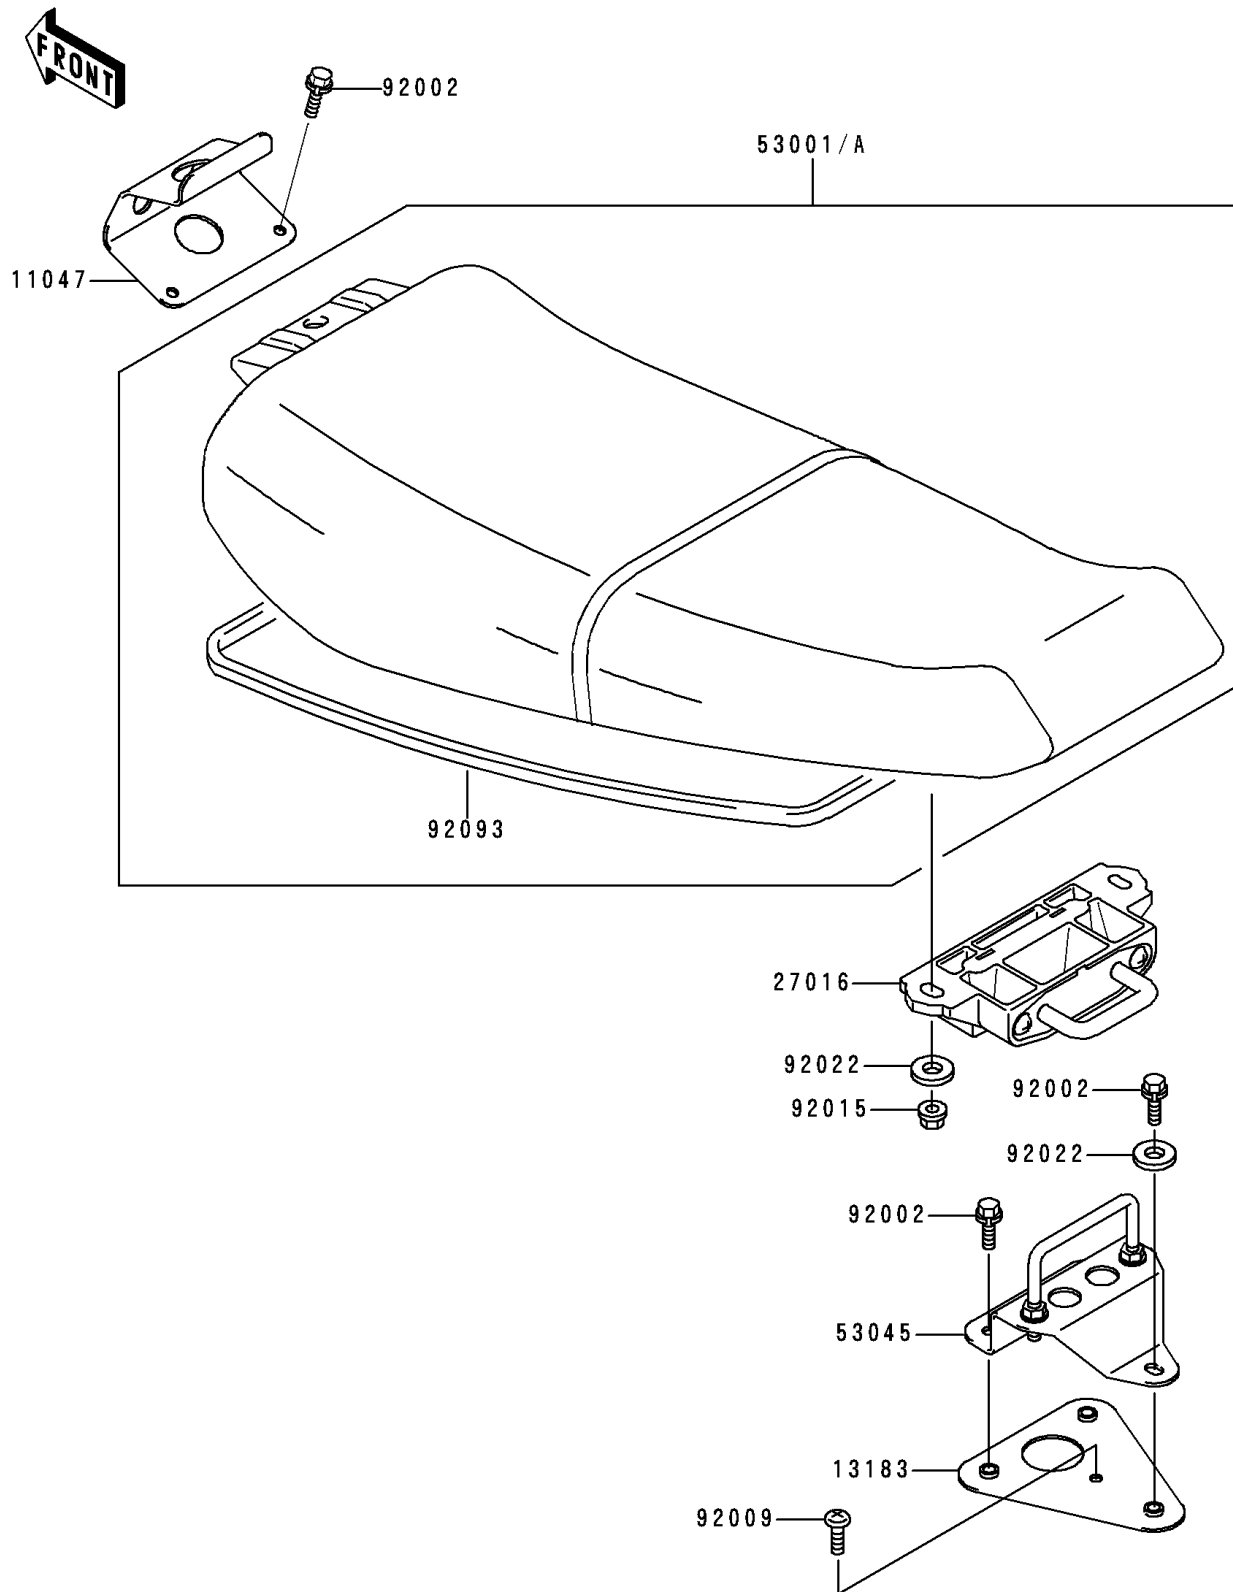

1997 JET SKI® 900 STX® PARTS DIAGRAM

Seat

F3146

1997 JET SKI® 900 STX® PARTS LIST

Seat

ITEM NAME	PART NUMBER	QUANTITY
BRACKET,SEAT,FR (Ref # 11047)	11047-3791	1
PLATE,SEAT LOCK HOOK (Ref # 13183)	13183-3820	1
LOCK-ASSY,SEAT (Ref # 27016)	27016-3731	1
SEAT-ASSY,RED (Ref # 53001)	53001-3732-MJ	1
HOOK-ASSY,SEAT LOCK (Ref # 53045)	53045-3706	1
BOLT,6X25 (Ref # 92002)	92002-3714	1
SCREW,5X16 (Ref # 92009)	92009-3789	1
NUT,6MM (Ref # 92015)	92015-3767	1
WASHER,6.5X20X1.5 (Ref # 92022)	92022-3710	1
SEAL,SEAT (Ref # 92093)	92093-3735	1