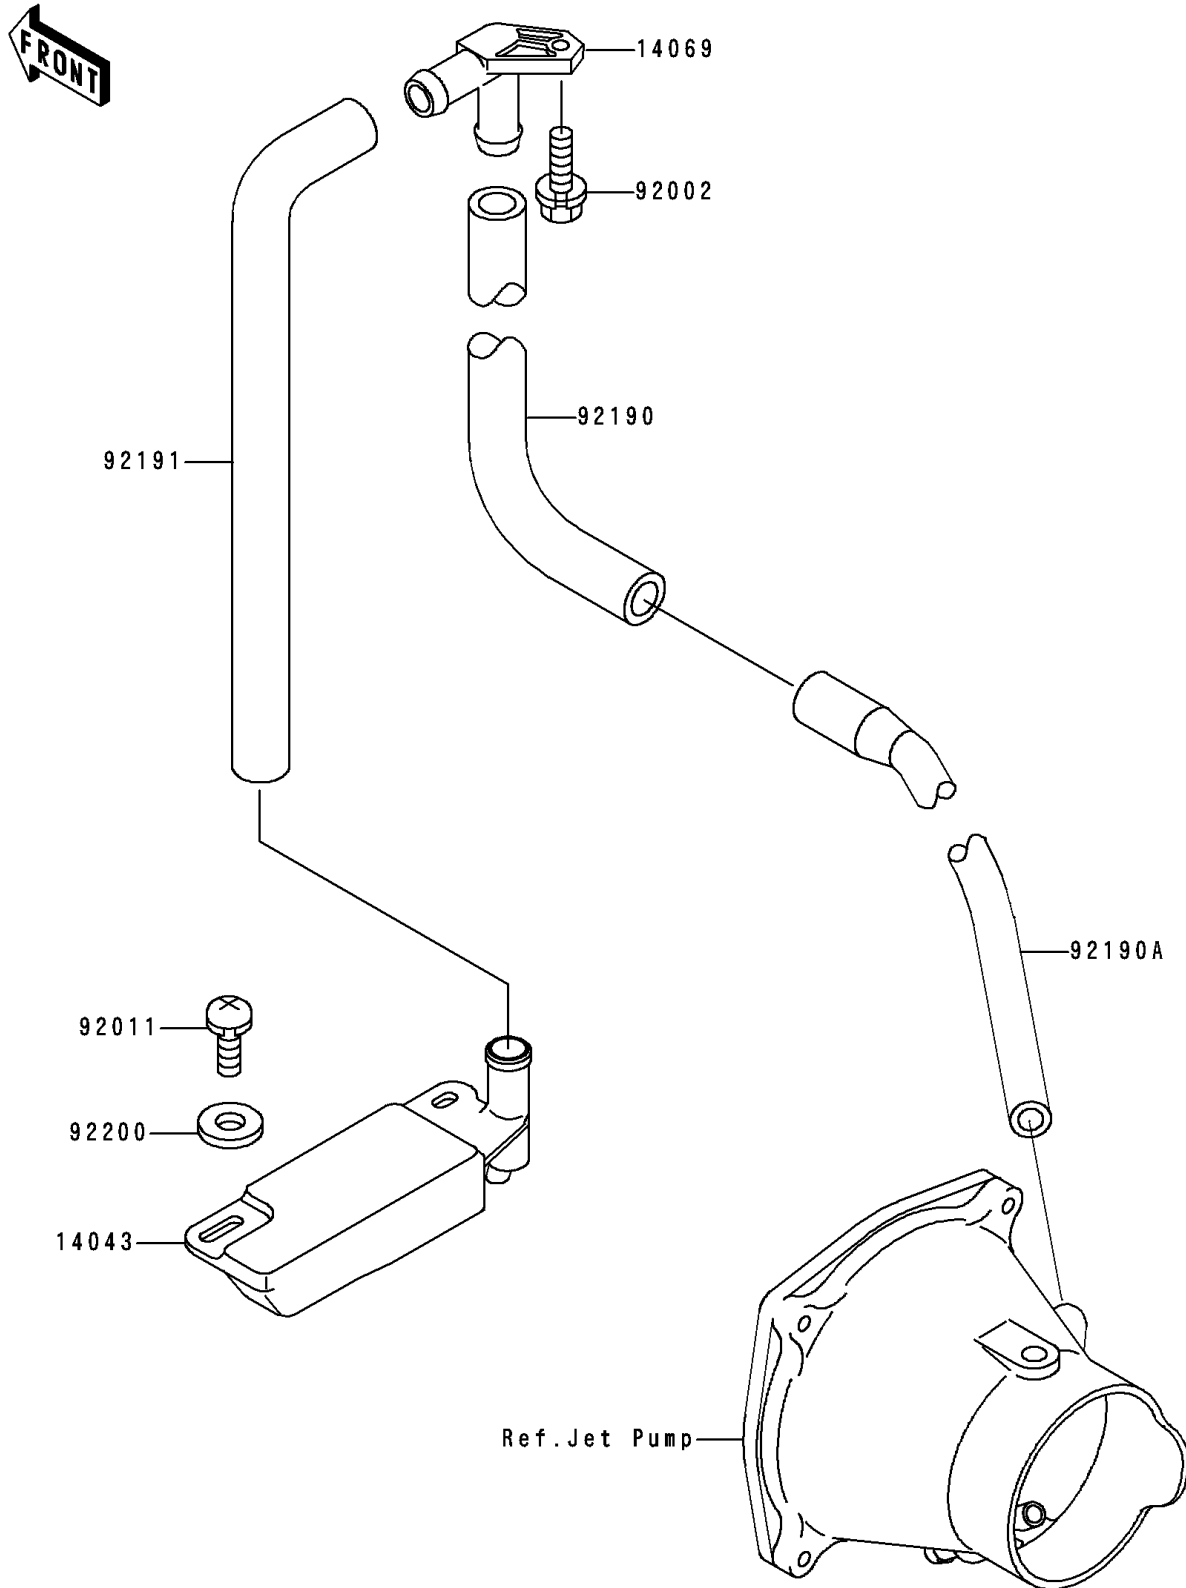

1997 JET SKI® 900 STX® PARTS DIAGRAM

Bilge System

F3145

1997 JET SKI® 900 STX® PARTS LIST

Bilge System

ITEM NAME	PART NUMBER	QUANTITY
FILTER (Ref # 14043)	14043-3708	1
BREATHER (Ref # 14069)	14069-3708	1
BOLT,6X20 (Ref # 92002)	92002-3755	1
SCREW,TAPPING (Ref # 92011)	92011-561	1
TUBE,BREATHER-BULKHEAD (Ref # 92190)	92190-3772	1
TUBE,L=190 (Ref # 92190A)	92190-3821	1
TUBE,FILTER-BREATHER (Ref # 92191)	92191-3781	1
WASHER,5.9X16X1.5 (Ref # 92200)	92200-3714	1