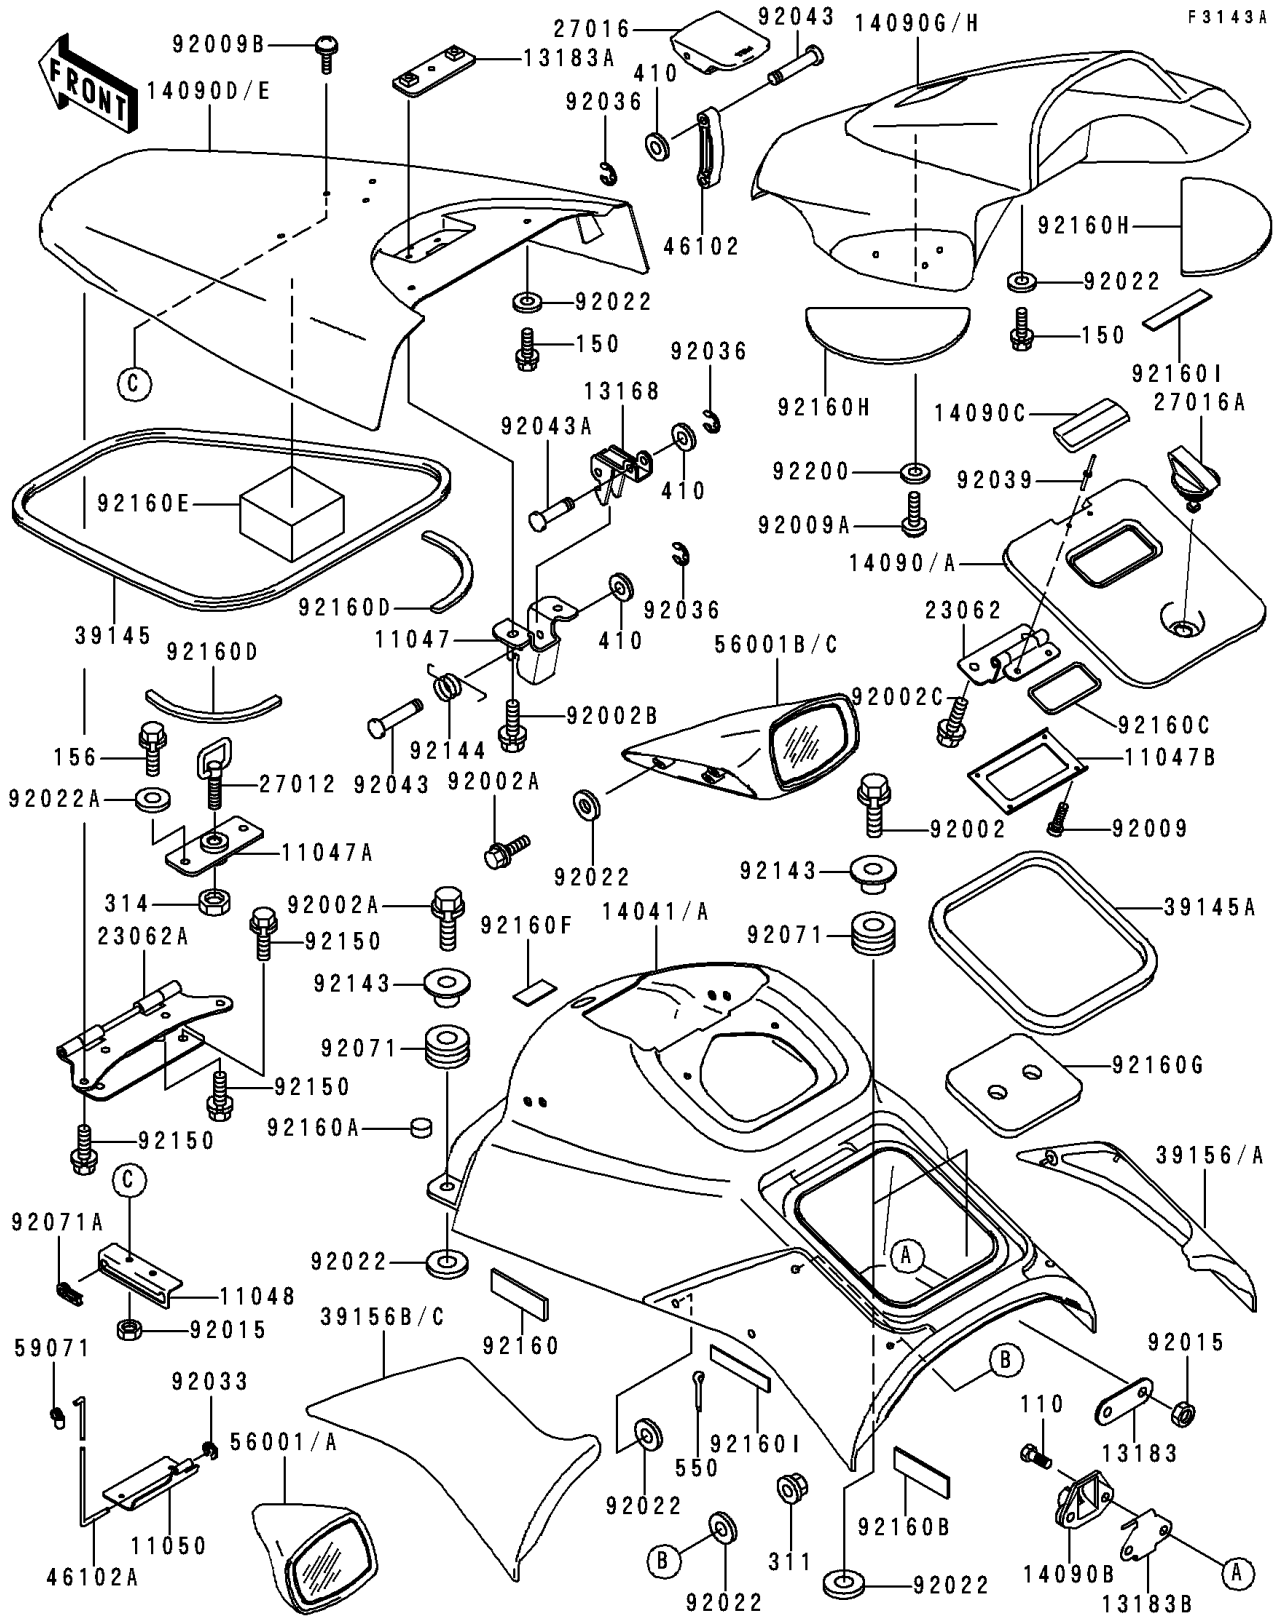

1997 JET SKI® 900 STX® PARTS DIAGRAM

Hull Fittings

1997 JET SKI® 900 STX® PARTS LIST

Hull Fittings

ITEM NAME	PART NUMBER	QUANTITY
BRACKET,SEAT SIDE LOCK (Ref # 11047)	11047-3732	1
BRACKET,HATCH COVER HINGE (Ref # 11047A)	11047-3788	1
BRACKET,METER HOLDER (Ref # 11047B)	11047-3789	1
BRACKET,HATCH COVER (Ref # 11048)	11048-3777	1
BRACKET,HINGE (Ref # 11050)	11050-3723	1
LEVER,HATCH LOCK (Ref # 13168)	13168-3720	1
PLATE (Ref # 13183)	13183-3754	1
PLATE,HATCH LOCK (Ref # 13183A)	13183-3792	1
PLATE,STORAGE LOCK (Ref # 13183B)	13183-3832	1
COVER-COMP,HANDLE,F.RED (Ref # 14041)	14041-3705-B1	1
COVER,STORAGE,F.RED (Ref # 14090)	14090-3723-B1	1
COVER,STORAGE LOCK (Ref # 14090B)	14090-3729	1
COVER,HINGE (Ref # 14090C)	14090-3793	1
COVER,HATCH,F.RED (Ref # 14090D)	14090-3803-B1	1
COVER,HATCH COVER,F.RED (Ref # 14090G)	14090-3805-B1	1
BRACKET-COMP,HINGE (Ref # 23062)	23062-3706	1
BRACKET-COMP,HATCH COVER HINGE (Ref # 23062A)	23062-3707	1
HOOK,HATCH COVER LOCK (Ref # 27012)	27012-3769	1
LOCK-ASSY,HATCH COVER CAP (Ref # 27016)	27016-3738	1
LOCK-ASSY,STORAGE COVER (Ref # 27016A)	27016-3739	1
TRIM-SEAL,FRONT HATCH (Ref # 39145)	39145-3736	1
TRIM-SEAL,L=784 (Ref # 39145A)	39145-3737	1
PAD,HANDLE COVER,RH,RED (Ref # 39156)	39156-3809-MJ	1
PAD,HANDLE COVER,LH,RED (Ref # 39156B)	39156-3810-MJ	1
ROD,CONNECTION (Ref # 46102)	46102-3724	1
ROD,HATCH COVER HINGE (Ref # 46102A)	46102-3726	1
MIRROR-ASSY,LH,F.RED (Ref # 56001)	56001-3707-6L	1
MIRROR-ASSY,RH,F.RED (Ref # 56001B)	56001-3708-6L	1
JOINT (Ref # 59071)	59071-3743	1