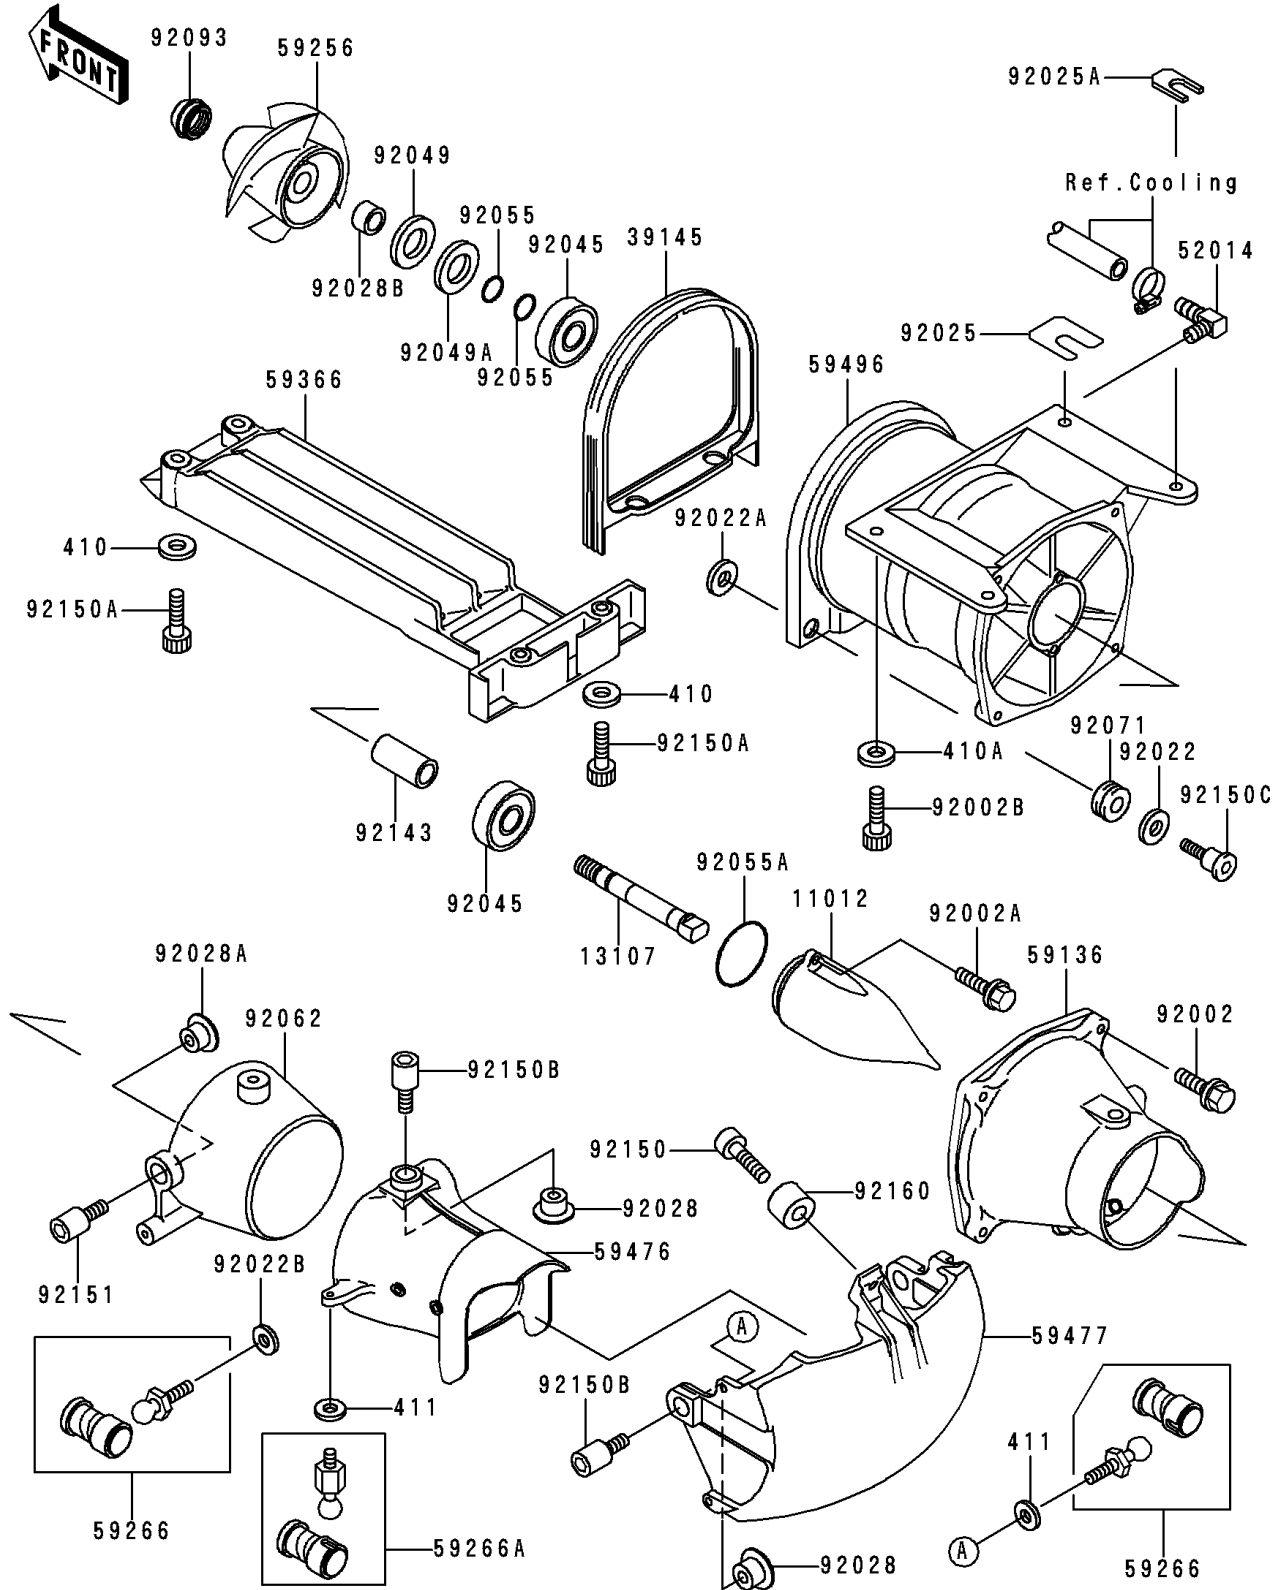

1997 JET SKI® 900 STX® PARTS DIAGRAM

Jet Pump

E3191

1997 JET SKI® 900 STX® PARTS LIST

Jet Pump

ITEM NAME	PART NUMBER	QUANTITY
WASHER-PLAIN-SMALL,6MM (Ref # 410)	410S0600	1
WASHER-PLAIN-SMALL,8MM (Ref # 410A)	410S0800	1
CAP,JET PUMP (Ref # 11012)	11012-3712	1
SHAFT,JET PUMP (Ref # 13107)	13107-3721	1
TRIM-SEAL (Ref # 39145)	39145-3732	1
ELBOW (Ref # 52014)	52014-3711	1
NOZZLE-PUMP (Ref # 59136)	59136-3741	1
IMPELLER (Ref # 59256)	59256-3749	1
JOINT-BALL (Ref # 59266)	59266-3707	1
JOINT-BALL (Ref # 59266A)	59266-3709	1
GRATE (Ref # 59366)	59366-3710	1
NOZZLE-STRG (Ref # 59476)	59476-3731	1
BUCKET-REVERSE (Ref # 59477)	59477-3708	1
VANE-GUIDE (Ref # 59496)	59496-3724	1
BOLT,6X30 (Ref # 92002)	92002-3726	1
BOLT,6X16 (Ref # 92002A)	92002-3728	1
BOLT,SOCKET,8X20 (Ref # 92002B)	92002-3771	1
WASHER,6.2X20X2 (Ref # 92022)	92022-3714	1
WASHER,10.2X20X1.5 (Ref # 92022A)	92022-3742	1
WASHER (Ref # 92022B)	92022-567	1
SHIM,T=0.5MM (Ref # 92025)	92025-3702	1
SHIM,T=1.5MM (Ref # 92025A)	92025-3708	1
BUSHING (Ref # 92028)	92028-3740	1
BUSHING (Ref # 92028A)	92028-3757	1
BUSHING,17X25X15 (Ref # 92028B)	92028-3760	1
BEARING-BALL,6303-132RD (Ref # 92045)	92045-3722	1
SEAL-OIL,SBJ25X47X6 (Ref # 92049)	92049-3723	1
SEAL-OIL,SCJ25X47X6 (Ref # 92049A)	92049-3724	1
RING-O,13X1.9 (Ref # 92055)	92055-1021	1

1997 JET SKI® 900 STX® PARTS LIST

Jet Pump

ITEM NAME	PART NUMBER	QUANTITY
RING-O (Ref # 92055A)	92055-3706	1
NOZZLE (Ref # 92062)	92062-3719	1
GROMMET (Ref # 92071)	92071-3716	1
SEAL (Ref # 92093)	92093-3749	1
COLLAR,17.4X25.4X53 (Ref # 92143)	92143-3708	1
BOLT,SOCKET,6X10 (Ref # 92150)	92150-3759	1
BOLT,SOCKET,6X18 (Ref # 92150A)	92150-3775	1
BOLT (Ref # 92150B)	92150-3808	1
BOLT (Ref # 92150C)	92150-3850	1
BOLT (Ref # 92151)	92151-3710	1
DAMPER (Ref # 92160)	92160-3738	1
WASHER-PLAIN,6MM (Ref # 411)	411S0600	1