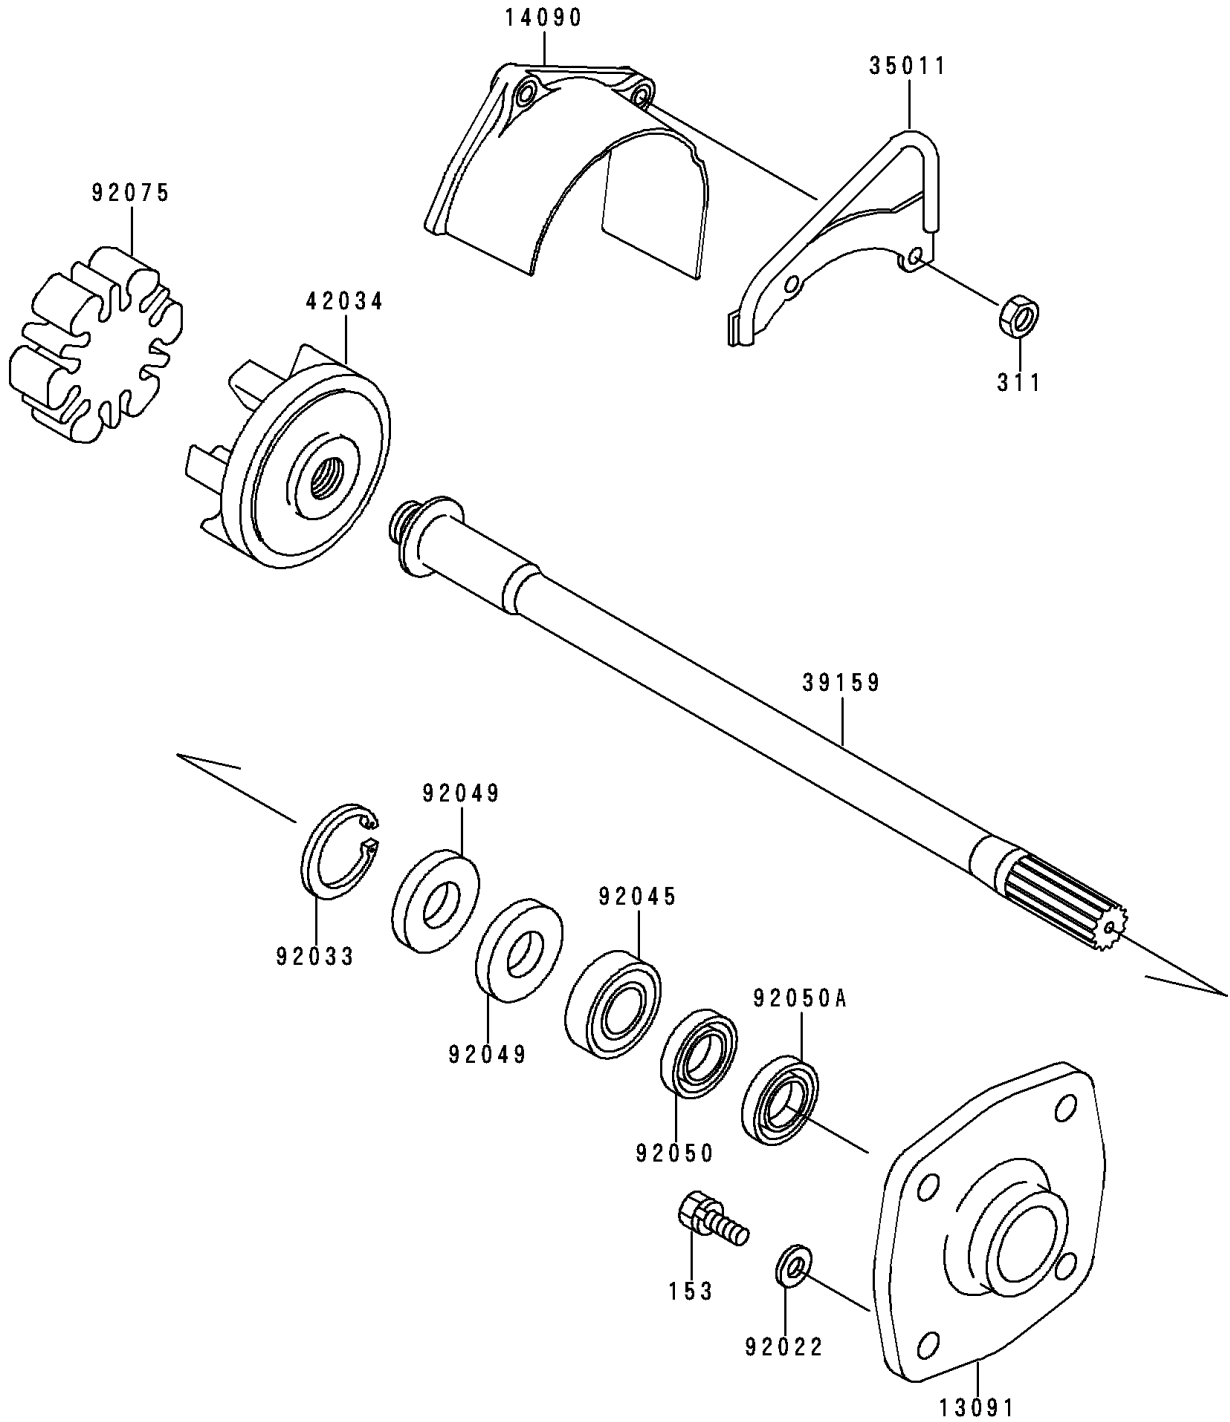

## 1997 JET SKI® 900 STX® PARTS DIAGRAM

Drive Shaft

E3134

## 1997 JET SKI® 900 STX® PARTS LIST

Drive Shaft

ITEM NAME	PART NUMBER	QUANTITY
BOLT-WS-SMALL (Ref # 153)	153R0825	1
NUT-HEX,6MM (Ref # 311)	311R0600	1
HOLDER (Ref # 13091)	13091-3730	1
COVER,COUPLING (Ref # 14090)	14090-3761	1
STAY (Ref # 35011)	35011-3704	1
SHAFT-DRIVE (Ref # 39159)	39159-3727	1
COUPLING (Ref # 42034)	42034-3707	1
WASHER,8.2X18X1.5 (Ref # 92022)	92022-1964	1
RING-SNAP,42MM (Ref # 92033)	92033-3713	1
BEARING-BALL,60042RD (Ref # 92045)	92045-3705	1
SEAL-OIL,S620426 (Ref # 92049)	92049-3707	1
SEAL-OIL,SCY20368 (Ref # 92050)	92050-502	1
SEAL-OIL,SC20367 (Ref # 92050A)	92050-503	1
DAMPER,COUPLING (Ref # 92075)	92075-520	1