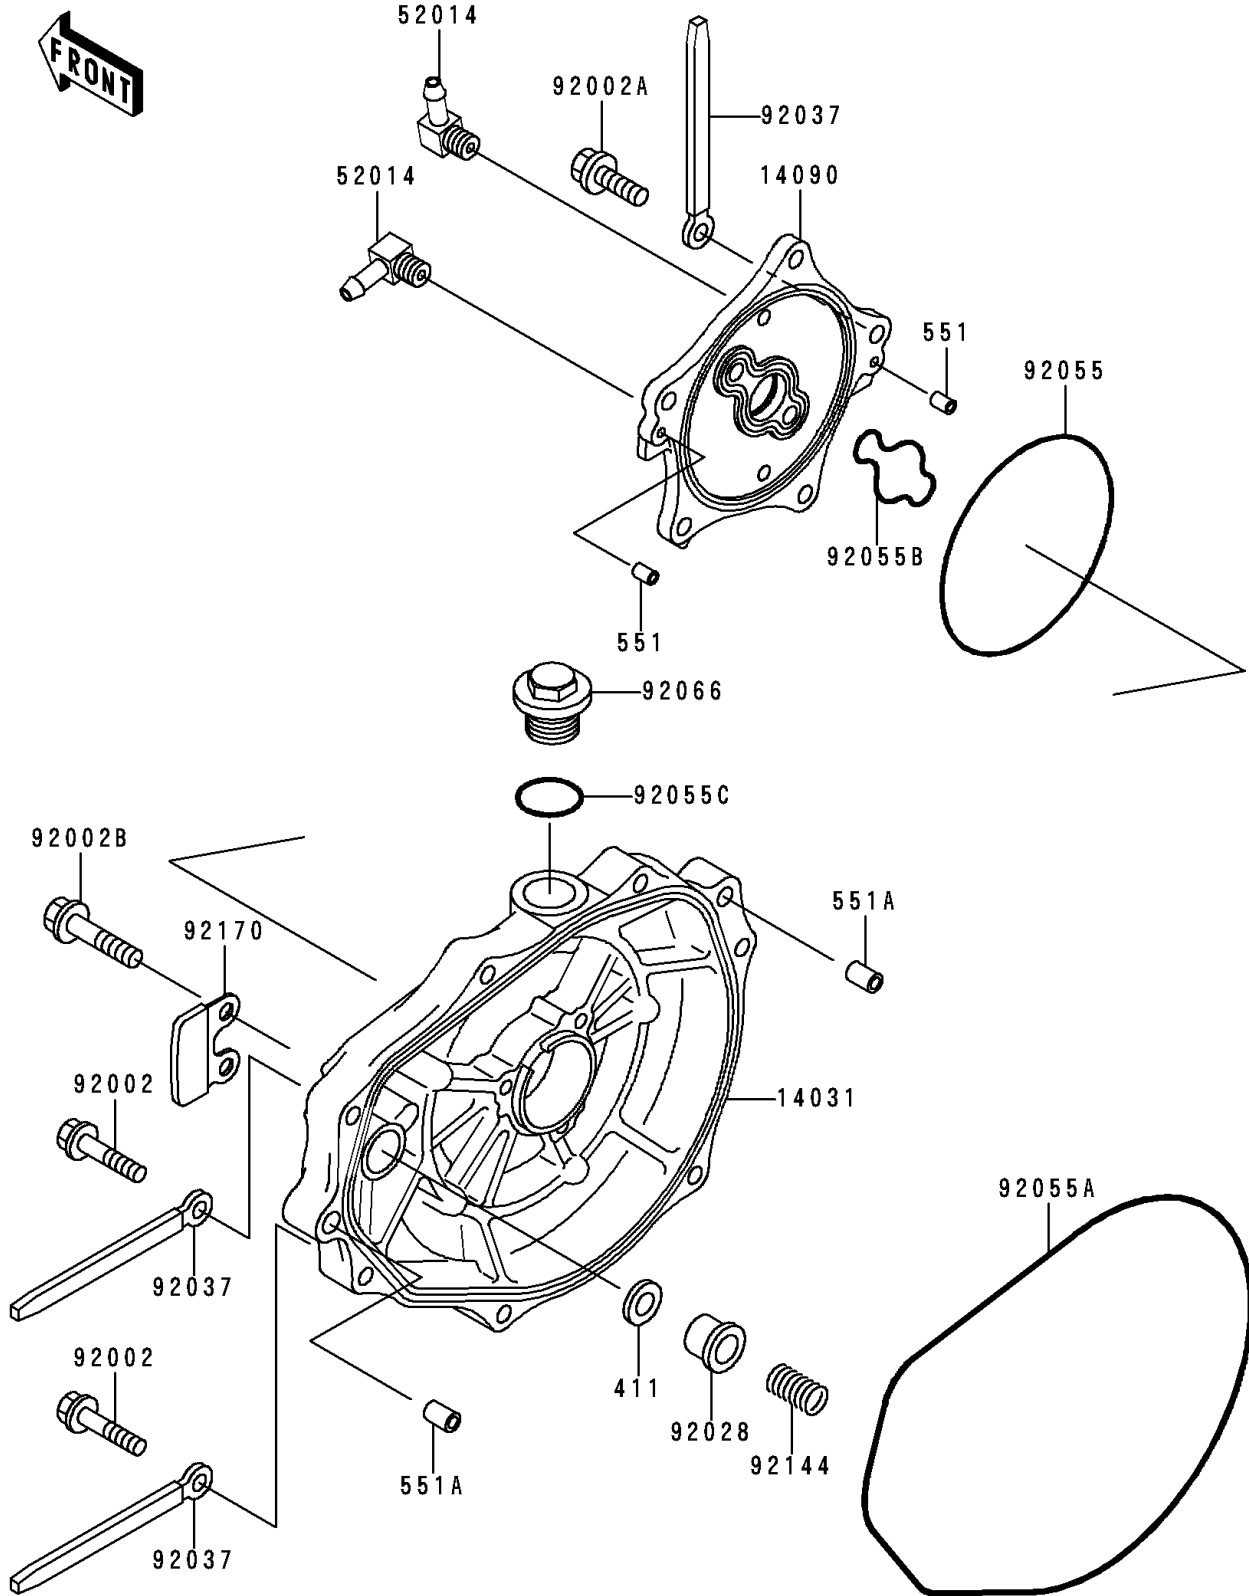

1997 JET SKI® 900 STX® PARTS DIAGRAM

Engine Cover(s)

E1431

1997 JET SKI® 900 STX® PARTS LIST

Engine Cover(s)

ITEM NAME	PART NUMBER	QUANTITY
WASHER-PLAIN,5MM (Ref # 411)	411S0500	1
PIN-DOWEL (Ref # 551)	551R0408	1
PIN-DOWEL (Ref # 551A)	551R0812	1
COVER-GENERATOR (Ref # 14031)	14031-3725	1
COVER (Ref # 14090)	14090-3773	1
ELBOW (Ref # 52014)	52014-3709	1
BOLT,6X30 (Ref # 92002)	92002-3726	1
BOLT,6X20 (Ref # 92002A)	92002-3755	1
BOLT,6X12 (Ref # 92002B)	92002-3763	1
BUSHING (Ref # 92028)	92028-3718	1
CLAMP,L=100 (Ref # 92037)	92037-3736	1
RING-O,BREATHER BODY (Ref # 92055)	92055-1284	1
RING-O,GENERATOR COVER (Ref # 92055A)	92055-3712	1
RING-O (Ref # 92055B)	92055-3739	1
RING-O (Ref # 92055C)	92055-515	1
PLUG (Ref # 92066)	92066-3739	1
SPRING (Ref # 92144)	92144-3728	1
CLAMP (Ref # 92170)	92170-3746	1