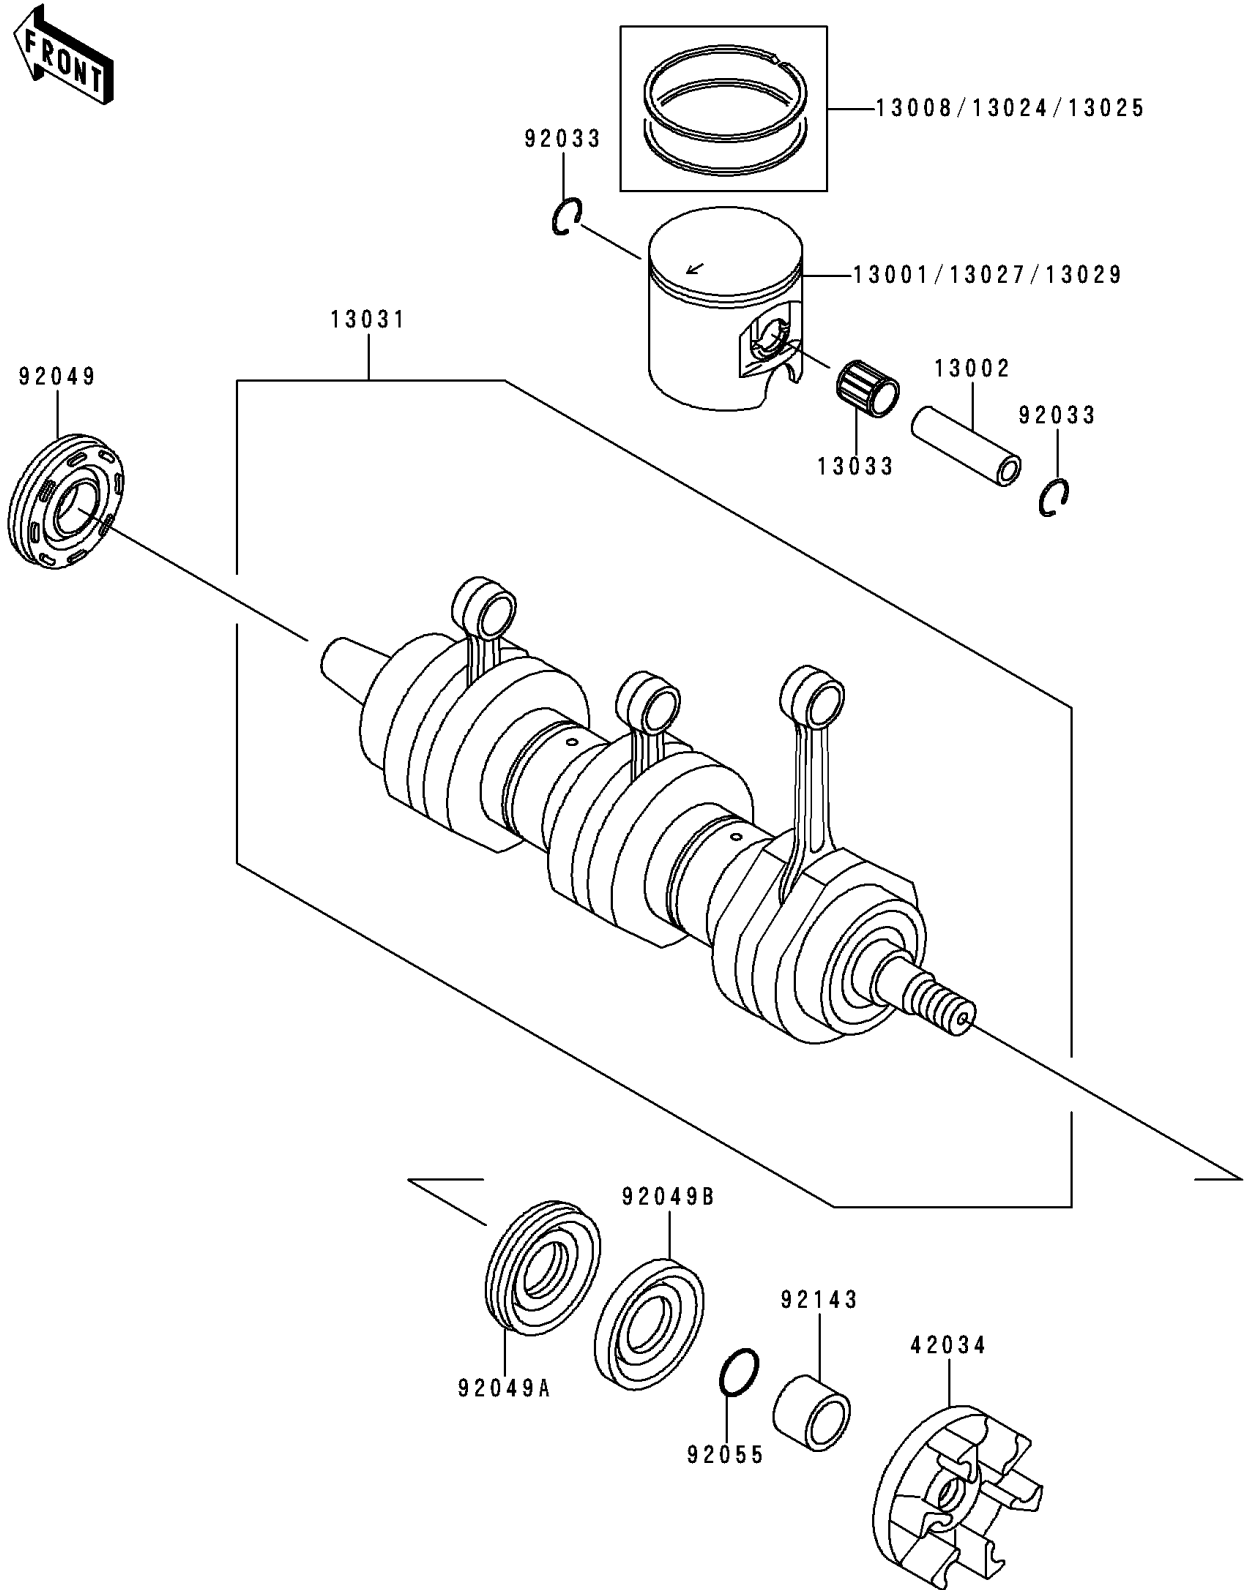

1997 JET SKI® 900 STX® PARTS DIAGRAM

Crankshaft/Piston(s)

E 1320

1997 JET SKI® 900 STX® PARTS LIST

Crankshaft/Piston(s)

ITEM NAME	PART NUMBER	QUANTITY
PISTON-ENGINE,STD (Ref # 13001)	13001-3720	1
PIN-PISTON (Ref # 13002)	13002-3705	1
RING-SET-PISTON,STD (Ref # 13008)	13008-3709	1
RING-SET-PISTON LL,O/S,1.00 (Ref # 13024)	13024-3707	1
RING-SET-PISTON L,O/S,0.50 (Ref # 13025)	13025-3707	1
PISTON-ENGINE LL,O/S,1.00 (Ref # 13027)	13027-3712	1
PISTON-ENGINE L,O/S,0.50 (Ref # 13029)	13029-3712	1
CRANKSHAFT-COMP (Ref # 13031)	13031-3732	1
BEARING-SMALL END (Ref # 13033)	13033-3702	1
COUPLING (Ref # 42034)	42034-3708	1
RING-SNAP (Ref # 92033)	92033-1207	1
SEAL-OIL,FWJ7307210ZS (Ref # 92049)	92049-3713	1
SEAL-OIL (Ref # 92049A)	92049-3715	1
SEAL-OIL (Ref # 92049B)	92049-3716	1
RING-O,20.8X2.4 (Ref # 92055)	92055-3740	1
COLLAR (Ref # 92143)	92143-3745	1