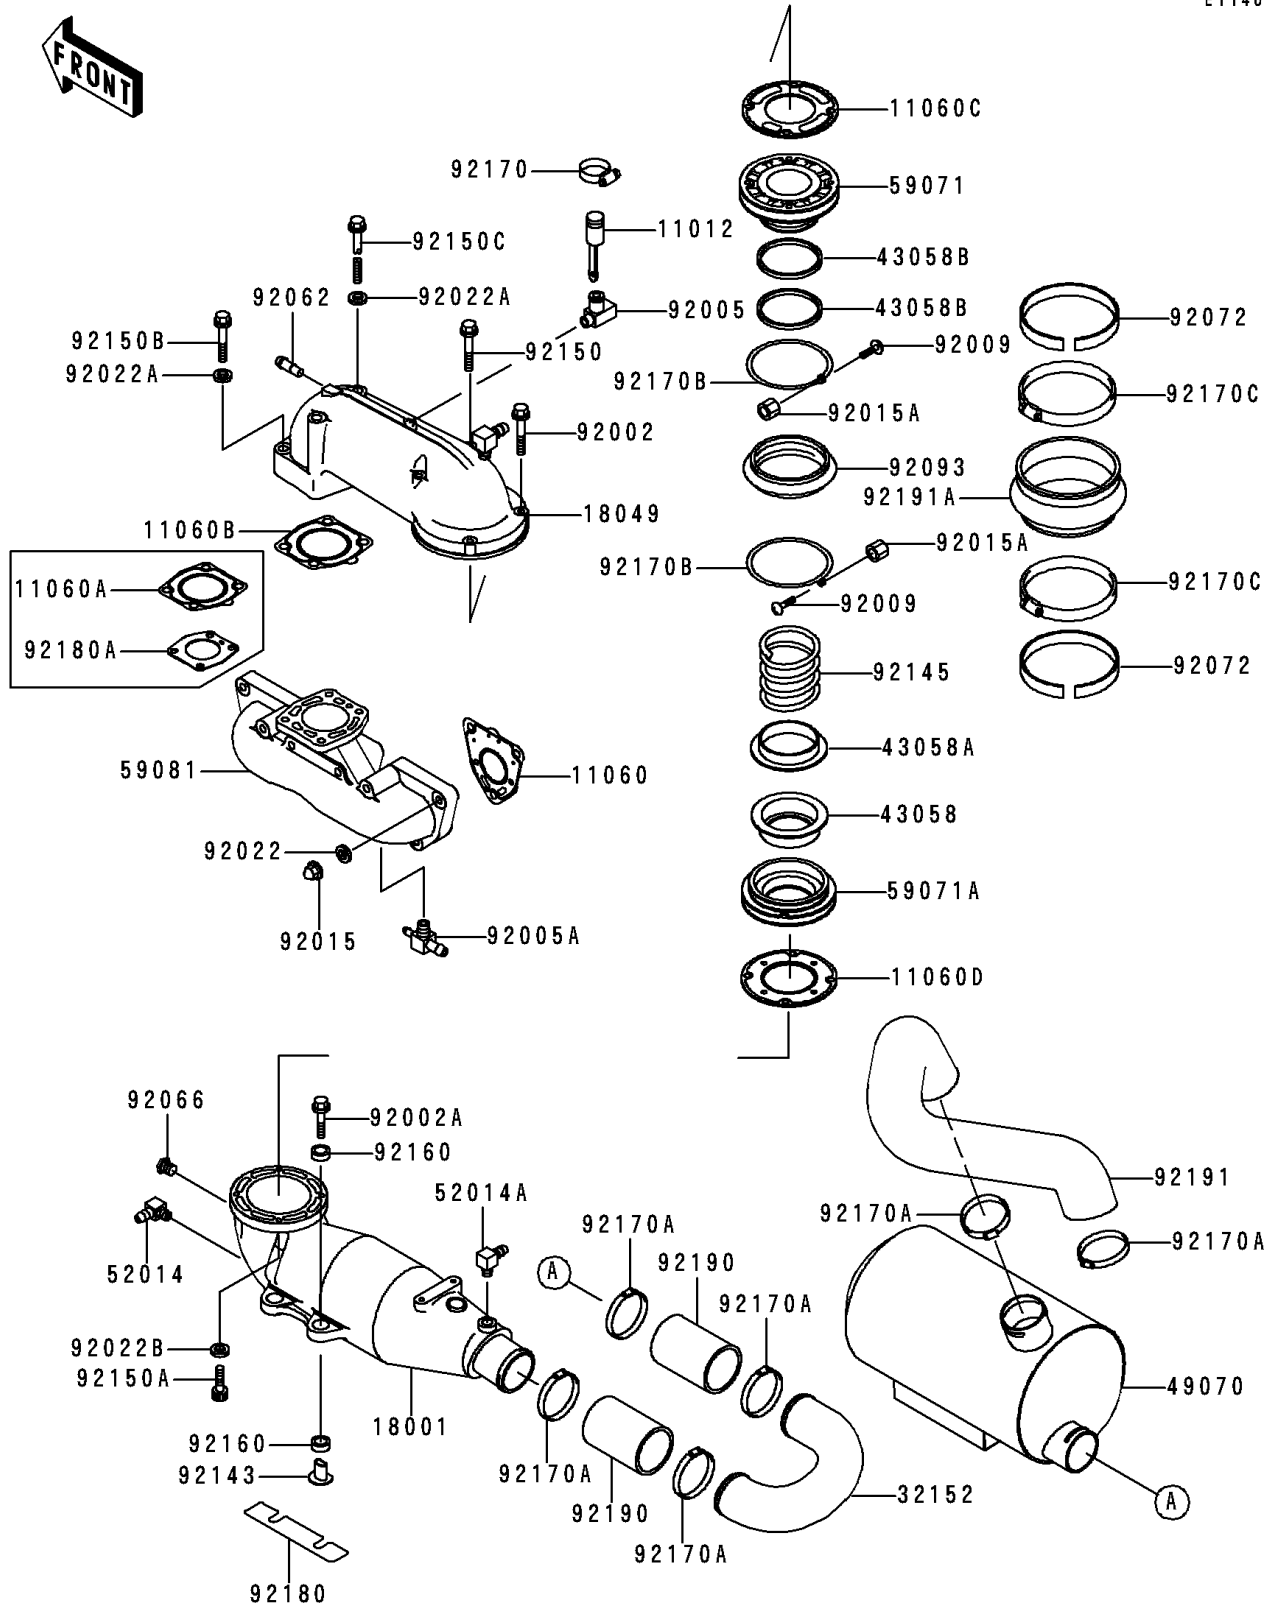

1997 JET SKI® 900 STX® PARTS DIAGRAM

Muffler(s)

E1140

1997 JET SKI® 900 STX® PARTS LIST

Muffler(s)

ITEM NAME	PART NUMBER	QUANTITY
CAP (Ref # 11012)	11012-3757	1
GASKET (Ref # 11060)	11060-3756	1
GASKET,EXHAUST-MANIFOLD (Ref # 11060A)	11060-3771	2
GASKET,EXHAUST-JOINT (Ref # 11060C)	11060-3777	1
GASKET,JOINT-MUFFLER (Ref # 11060D)	11060-3778	1
MUFFLER (Ref # 18001)	18001-3773	1
PIPE-EXHAUST (Ref # 18049)	18049-3772	1
PIPE (Ref # 32152)	32152-3735	1
RING (Ref # 43058)	43058-3727	1
RING (Ref # 43058A)	43058-3728	1
RING (Ref # 43058B)	43058-3729	1
MUFFLER-COMP,WATER (Ref # 49070)	49070-3732	1
ELBOW (Ref # 52014)	52014-3709	1
ELBOW (Ref # 52014A)	52014-3711	1
JOINT (Ref # 59071)	59071-3755	1
JOINT (Ref # 59071A)	59071-3756	1
MANIFOLD-EXHAUST (Ref # 59081)	59081-3727	1
BOLT,6X35 (Ref # 92002)	92002-3715	1
BOLT,6X40 (Ref # 92002A)	92002-3716	1
FITTING (Ref # 92005)	92005-3715	1
FITTING (Ref # 92005A)	92005-3720	1
SCREW,3X14 (Ref # 92009)	92009-3796	1
NUT,CAP,8MM (Ref # 92015)	92015-1371	1
NUT,3MM (Ref # 92015A)	92015-3825	1
WASHER,8.2X18X1.5 (Ref # 92022)	92022-1964	1
WASHER,10.2X20X1.5 (Ref # 92022A)	92022-3742	1
WASHER,6MM (Ref # 92022B)	92022-3747	1
NOZZLE (Ref # 92062)	92062-3705	1
PLUG,CYLINDER HEAD (Ref # 92066)	92066-3001	1

1997 JET SKI® 900 STX® PARTS LIST

Muffler(s)

ITEM NAME	PART NUMBER	QUANTITY
BAND (Ref # 92072)	92072-3818	1
SEAL (Ref # 92093)	92093-3751	1
COLLAR (Ref # 92143)	92143-3759	1
SPRING (Ref # 92145)	92145-3701	1
BOLT,6X80 (Ref # 92150)	92150-3761	1
BOLT,SOCKET,6X18 (Ref # 92150A)	92150-3775	1
BOLT,10X50 (Ref # 92150B)	92150-3819	1
BOLT,10X125 (Ref # 92150C)	92150-3825	1
DAMPER (Ref # 92160)	92160-3879	1
CLAMP (Ref # 92170)	92170-3729	1
CLAMP (Ref # 92170A)	92170-3754	1
CLAMP (Ref # 92170B)	92170-3757	1
CLAMP (Ref # 92170C)	92170-3759	1
SHIM (Ref # 92180)	92180-3703	1
SHIM (Ref # 92180A)	92180-3704	1
TUBE,CHAMBER-MUFLER (Ref # 92190)	92190-3950	1
TUBE,MUFFLER-PIPE (Ref # 92191)	92191-3758	1
TUBE (Ref # 92191A)	92191-3811	1