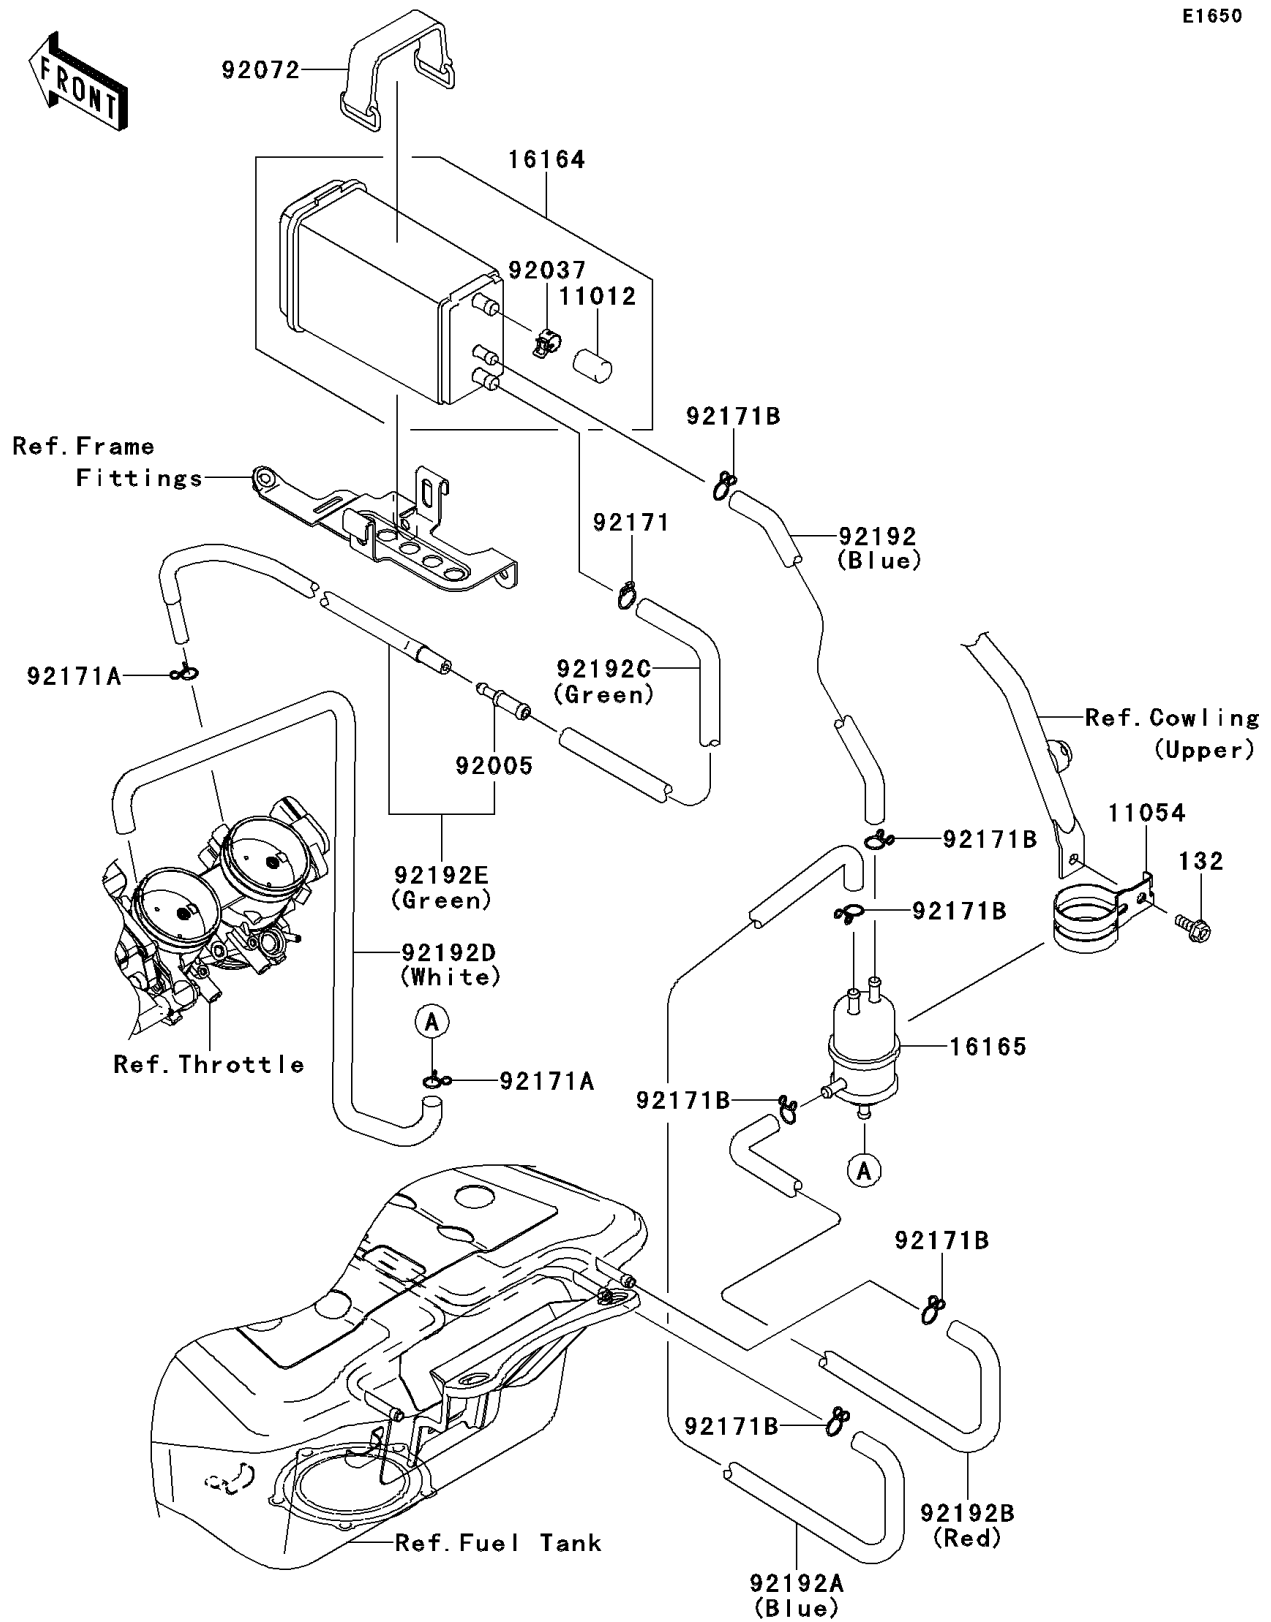

2008 Concoors™ 14 PARTS DIAGRAM

Fuel Evaporative System(CA)

E1650

2008 Concours™ 14 PARTS LIST

Fuel Evaporative System(CA)

ITEM NAME	PART NUMBER	QUANTITY
BOLT-FLANGED-SMALL,6X16 (Ref # 132)	132BA0616	1
CAP,CANISTER (Ref # 11012)	11012-1388	1
BRACKET,SEPARATOR (Ref # 11054)	11054-1193	1
CANISTER (Ref # 16164)	16164-1054	1
SEPARATOR (Ref # 16165)	16165-1001	1
FITTING (Ref # 92005)	92005-0032	1
CLAMP,CANISTER (Ref # 92037)	92037-1512	1
BAND (Ref # 92072)	92072-0050	1
CLAMP (Ref # 92171)	92171-0574	1
CLAMP (Ref # 92171A)	92171-0576	1
CLAMP (Ref # 92171B)	92171-0718	1
TUBE,CANISTER-SEPARATOR,BLUE (Ref # 92192)	92192-0414	1
TUBE,SEPARATOR-TANK,BLUE (Ref # 92192A)	92192-0415	1
TUBE,TANK-SEPARATOR SIDE,RED (Ref # 92192B)	92192-0416	1
TUBE,CANISTER-FITTING,GREEN (Ref # 92192C)	92192-0417	1
TUBE,SEPARATOR-THROBO #3,WHITE (Ref # 92192D)	92192-0418	1
TUBE,THROBO #4-GRN TUBE (Ref # 92192E)	92192-0420	1