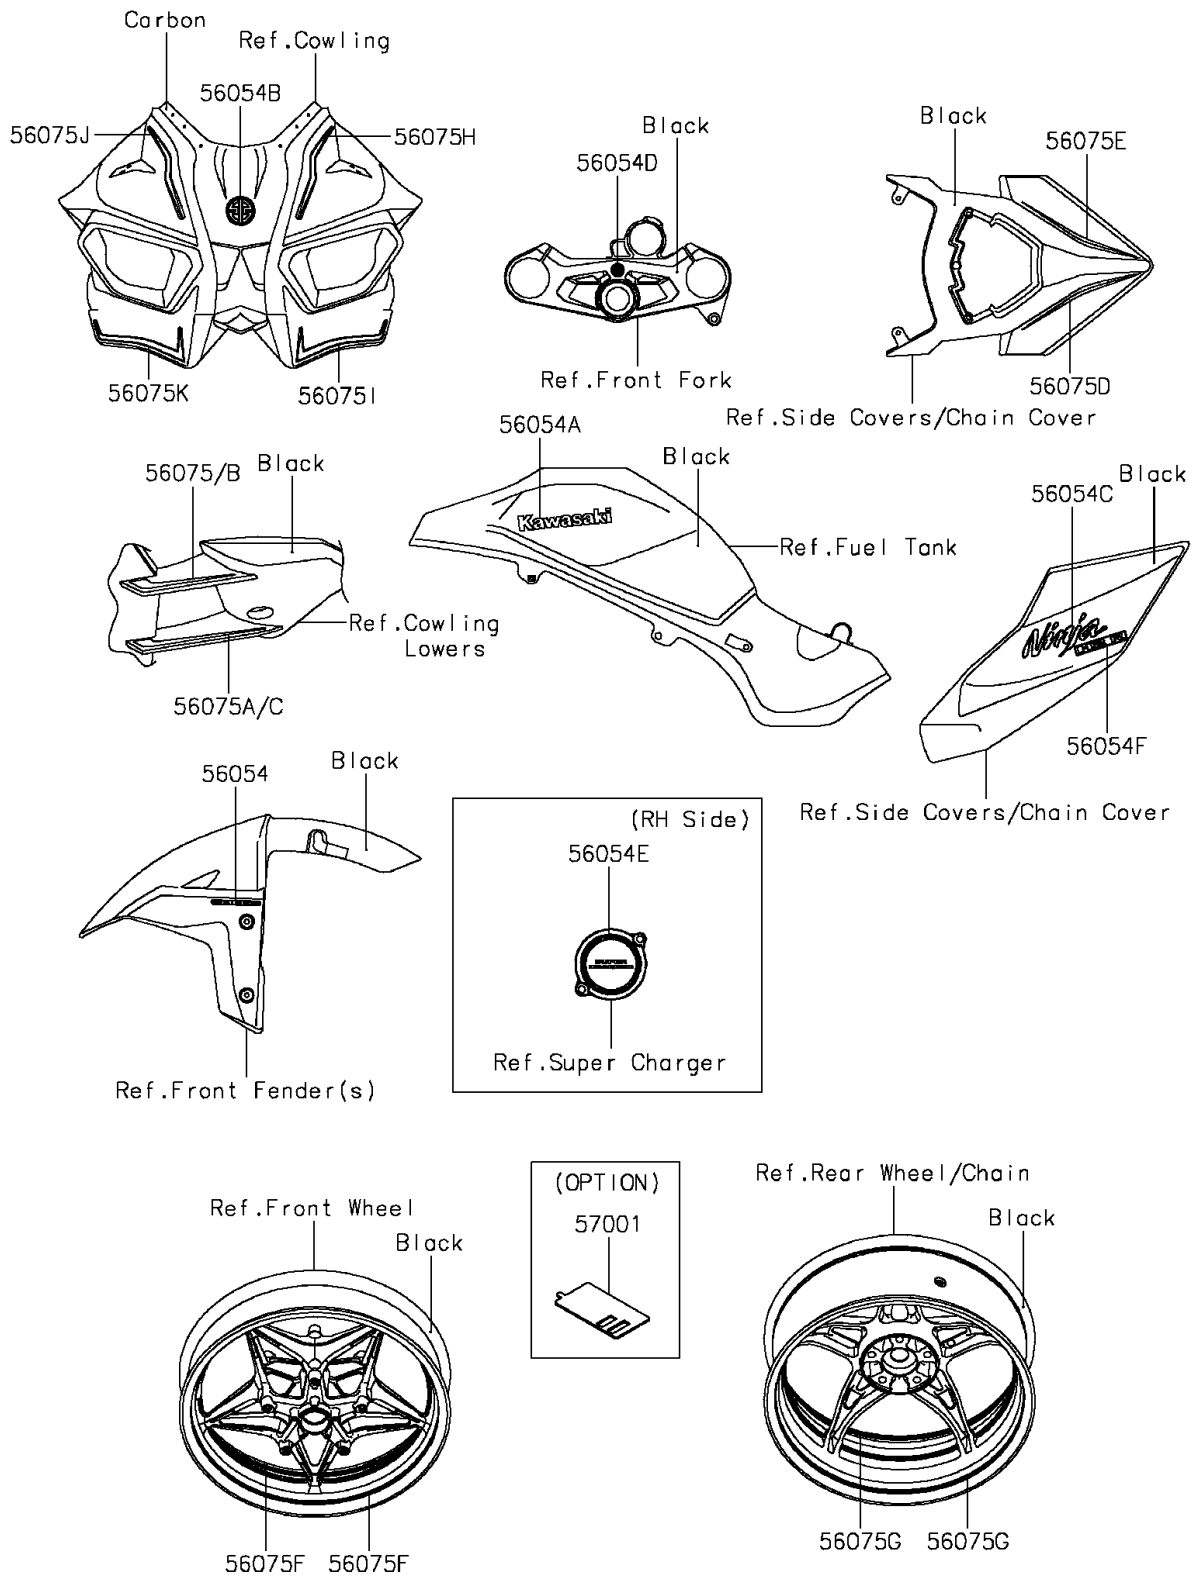

2015 Ninja H2™R PARTS DIAGRAM

Decals(Black)(PFF)

F2861

2015 Ninja H2™R PARTS LIST

Decals(Black)(PFF)

ITEM NAME	PART NUMBER	QUANTITY
MARK,FR FENDER,KIBS (Ref # 56054)	56054-0721	1
MARK,KAWASAKI (Ref # 56054A)	56054-1356	1
MARK,UPP COWL.,RIVER (Ref # 56054B)	56054-1557	1
MARK,SIDE COVER,NINJA (Ref # 56054C)	56054-1626	1
MARK,UPP HOLDER,RIVER (Ref # 56054D)	56054-1628	1
MARK,SUPERCHARGED (Ref # 56054E)	56054-1766	1
MARK,SIDE COVER,H2R (Ref # 56054F)	56054-1784	1
PATTERN,SHROUD,LH,UPP (Ref # 56075)	56075-0423	1
PATTERN,SHROUD,LH,LWR (Ref # 56075A)	56075-0424	1
PATTERN,SHROUD,RH,UPP (Ref # 56075B)	56075-0425	1
PATTERN,SHROUD,RH,LWR (Ref # 56075C)	56075-0426	1
PATTERN,TAIL COVER,LH (Ref # 56075D)	56075-0431	1
PATTERN,TAIL COVER,RH (Ref # 56075E)	56075-0432	1
PATTERN,FR WHEEL,GREEN,10X1372 (Ref # 56075F)	56075-0433	1
PATTERN,RR WHEEL,GREEN,12X1377 (Ref # 56075G)	56075-0434	1
PATTERN,UPP COWL.,LH,UPP (Ref # 56075H)	56075-0439	1
PATTERN,UPP COWL.,LH,LWR (Ref # 56075I)	56075-0440	1
PATTERN,UPP COWL.,RH,UPP (Ref # 56075J)	56075-0441	1
PATTERN,UPP COWL.,RH,LWR (Ref # 56075K)	56075-0442	1
RIM STRIPE APPLICATOR,10/12MM (Ref # 57001)	57001-1836	1