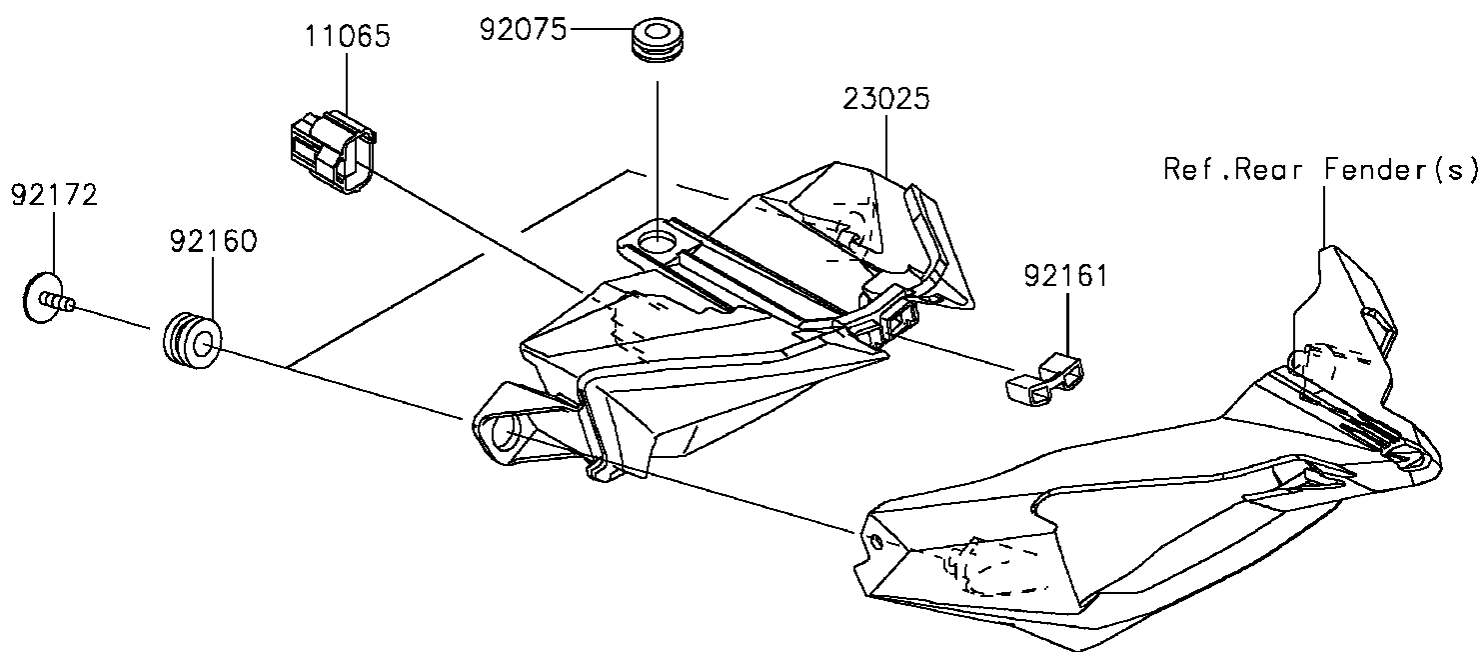

2015 Ninja H2™R PARTS DIAGRAM

Taillight(s)

F2720

2015 Ninja H2™R PARTS LIST

Taillight(s)

ITEM NAME	PART NUMBER	QUANTITY
CAP,WATERPROOF (Ref # 11065)	11065-0920	1
LAMP-TAIL,LED (Ref # 23025)	23025-0346	1
DAMPER (Ref # 92075)	92075-1028	1
DAMPER,10X20X12 (Ref # 92160)	92160-1167	1
DAMPER,RR FENDER (Ref # 92161)	92161-1727	1
SCREW,TAPTITE,5X16 (Ref # 92172)	92172-0481	1