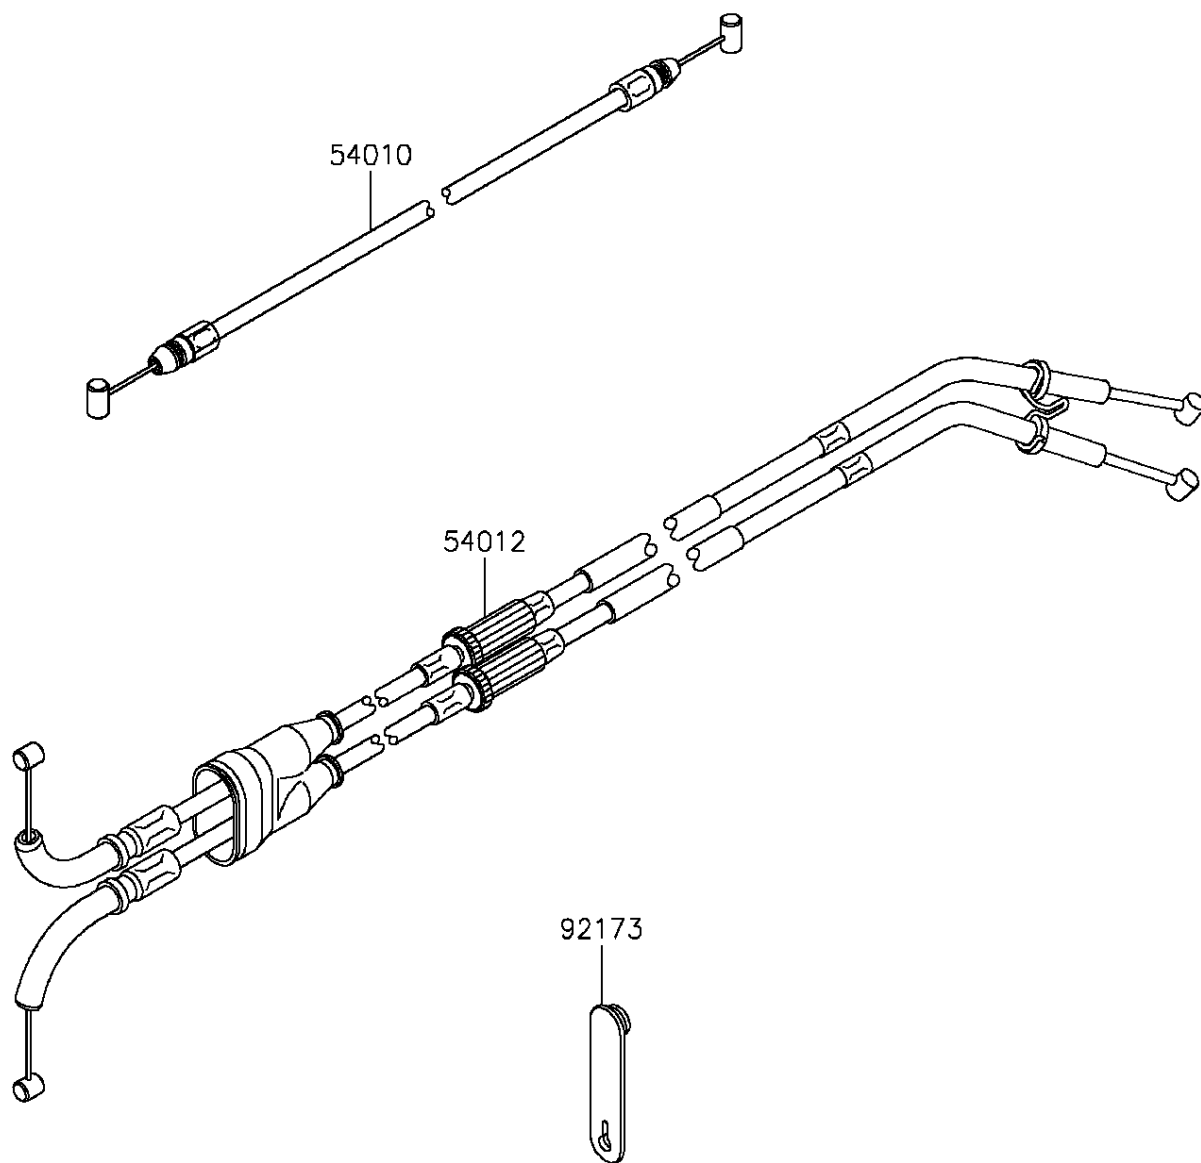

2015 Ninja H2™R PARTS DIAGRAM

Cables

F2540

2015 Ninja H2™R PARTS LIST

Cables

ITEM NAME	PART NUMBER	QUANTITY
CABLE,SEAT LOCK (Ref # 54010)	54010-0573	1
CABLE-THROTTLE (Ref # 54012)	54012-0628	1
CLAMP,RUBBER PLATE (Ref # 92173)	92173-1229	1