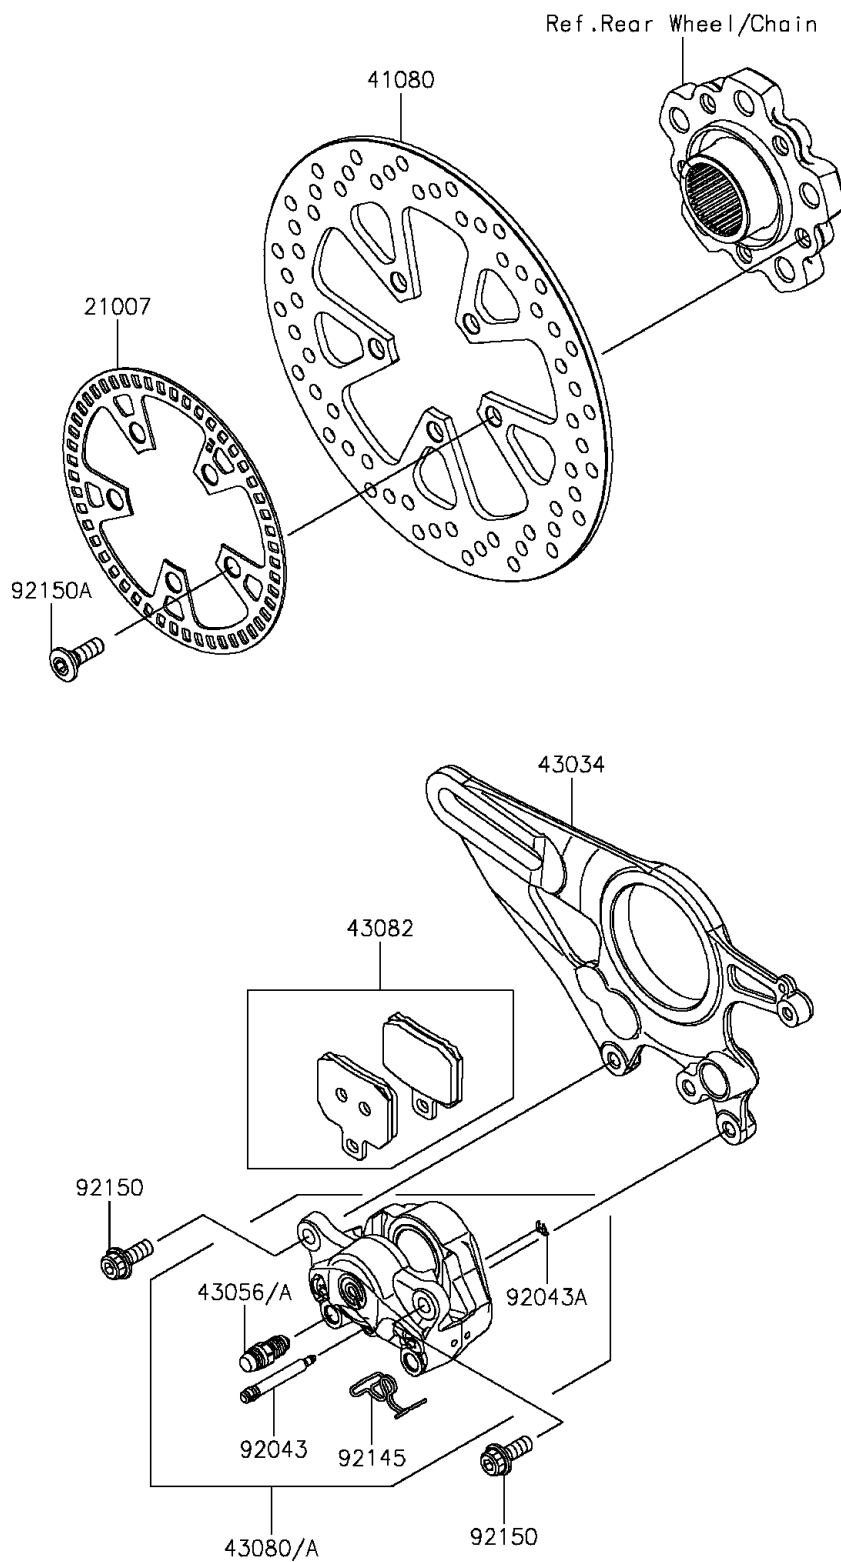

2015 Ninja H2™R PARTS DIAGRAM

Rear Brake

F2294

2015 Ninja H2™R PARTS LIST

Rear Brake

ITEM NAME	PART NUMBER	QUANTITY
ROTOR,SENSOR,RR (Ref # 21007)	21007-0632	1
DISC,RR,250MM (Ref # 41080)	41080-0636	1
HOLDER-BRAKE,RR (Ref # 43034)	43034-0108	1
BREATHER-BRAKE (Ref # 43056)	43056-0013	1
CALIPER-SUB-ASSY,RR,GRAY (Ref # 43080)	43080-0162-51J	1
PAD-ASSY-BRAKE (Ref # 43082)	43082-0158	1
PIN,PAD (Ref # 92043)	92043-0863	1
PIN,CLIP (Ref # 92043A)	92043-0864	1
SPRING (Ref # 92145)	92145-1685	1
BOLT,SOCKET,8X20 (Ref # 92150)	92150-1155	1
BOLT,8X25 (Ref # 92150A)	92150-1858	1