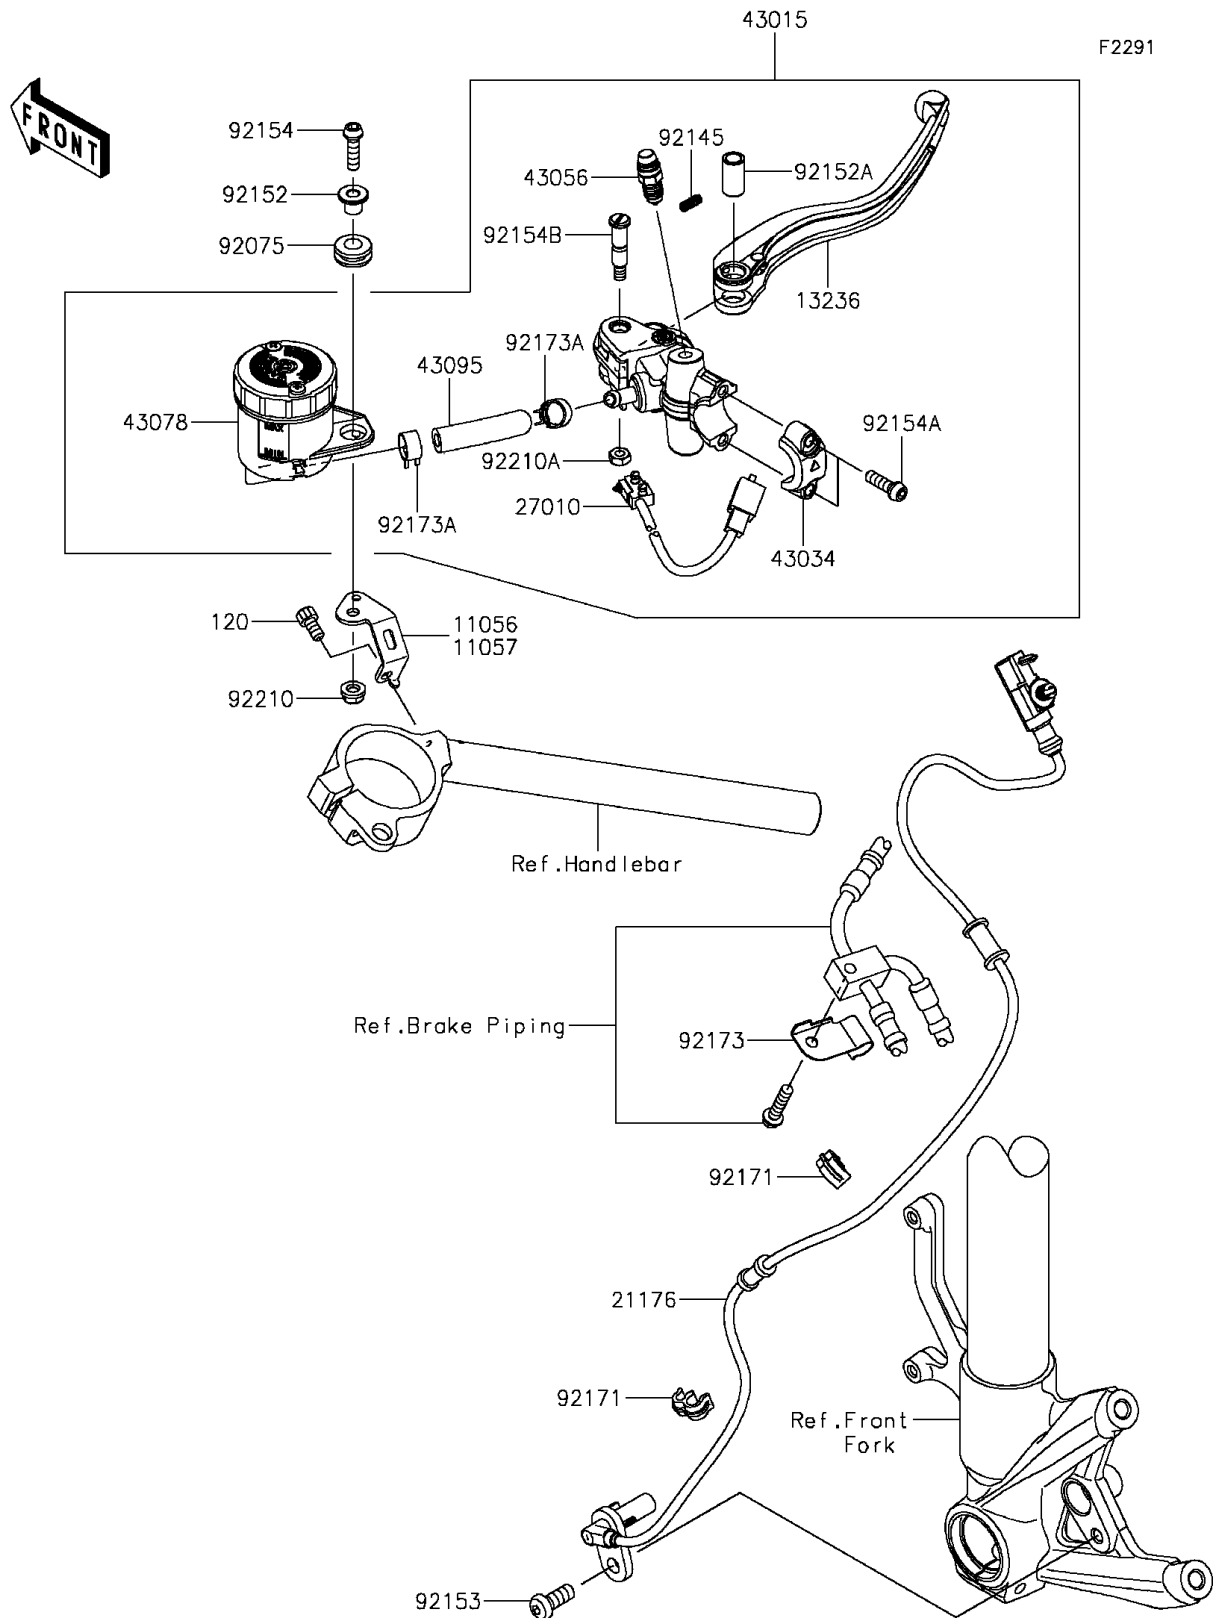

## 2015 Ninja H2™R PARTS DIAGRAM

Front Master Cylinder

## 2015 Ninja H2™R PARTS LIST

Front Master Cylinder

ITEM NAME	PART NUMBER	QUANTITY
BOLT-SOCKET,6X12 (Ref # 120)	120CB0612	1
BRACKET,RESERVOIR TANK (Ref # 11056)	11056-7023	1
LEVER-COMP,BRAKE (Ref # 13236)	13236-0770	1
SENSOR,WHEEL SPEED,FR (Ref # 21176)	21176-0792	1
SWITCH,STOP (Ref # 27010)	27010-0823	1
CYLINDER-ASSY-MASTER,FR (Ref # 43015)	43015-0617	1
HOLDER-BRAKE (Ref # 43034)	43034-0121	1
BREATHER-BRAKE (Ref # 43056)	43056-0012	1
RESERVOIR (Ref # 43078)	43078-0577	1
HOSE-BRAKE (Ref # 43095)	43095-0908	1
DAMPER (Ref # 92075)	92075-1028	1
SPRING (Ref # 92145)	92145-1683	1
COLLAR,6X16X10.6 (Ref # 92152)	92152-2110	1
COLLAR,LEVER (Ref # 92152A)	92152-2151	1
BOLT,SOCKET,8X20 (Ref # 92153)	92153-0912	1
BOLT,SOCKET,6X22 (Ref # 92154)	92154-1456	1
BOLT,SOCKET,6X20 (Ref # 92154A)	92154-1644	1
BOLT,LEVER (Ref # 92154B)	92154-1809	1
CLAMP (Ref # 92171)	92171-0921	1
CLAMP (Ref # 92173)	92173-0086	1
CLAMP,HOSE (Ref # 92173A)	92173-1498	1
NUT,6MM (Ref # 92210)	92210-0991	1
NUT,U (Ref # 92210A)	92210-1424	1