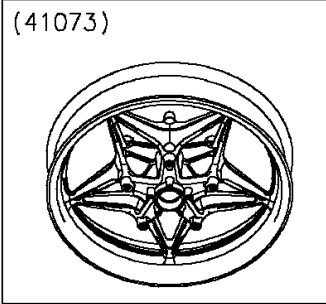

## 2015 Ninja H2™R PARTS DIAGRAM

Front Wheel

F2230

(41073)

WOD

41073

92152B

41068

601

92049

92152A

601

92049

92152

92152B

Ref. Tires

## 2015 Ninja H2™R PARTS LIST

Front Wheel

ITEM NAME	PART NUMBER	QUANTITY
BEARING-BALL,#6005UU (Ref # 601)	601B6005UU	1
AXLE,FR,25X205 (Ref # 41068)	41068-0594	1
WHEEL-ASSY,FR,F.BLACK (Ref # 41073)	41073-0661-51H	1
SEAL-OIL,BJN-C2 32X47X5 (Ref # 92049)	92049-0050	1
COLLAR,FR AXLE,LH,L=44.5 (Ref # 92152)	92152-0240	1
COLLAR,FR HUB,L=115 (Ref # 92152A)	92152-0616	1
COLLAR,25X40X18 (Ref # 92152B)	92152-1947	1