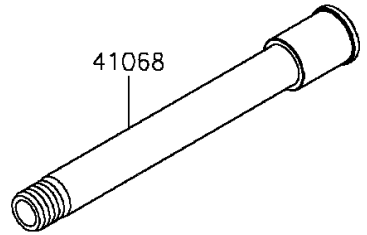

## 2015 Ninja H2™R PARTS DIAGRAM

Front Wheel

F2230

(41073)

WOD

41073

92152B

41068

601

92049

92152A

601

92049

92152

92152B

Ref. Tires

## 2015 Ninja H2™R PARTS LIST

Front Wheel

ITEM NAME	PART NUMBER	QUANTITY
BEARING-BALL,#6005UU (Ref # 601)	601B6005UU	1
AXLE,FR,25X205 (Ref # 41068)	41068-0594	1
WHEEL-ASSY,FR,F.BLACK (Ref # 41073)	41073-0661-51H	1
SEAL-OIL,BJN-C2 32X47X5 (Ref # 92049)	92049-0050	1
COLLAR,FR AXLE,LH,L=44.5 (Ref # 92152)	92152-0240	1
COLLAR,FR HUB,L=115 (Ref # 92152A)	92152-0616	1
COLLAR,25X40X18 (Ref # 92152B)	92152-1947	1